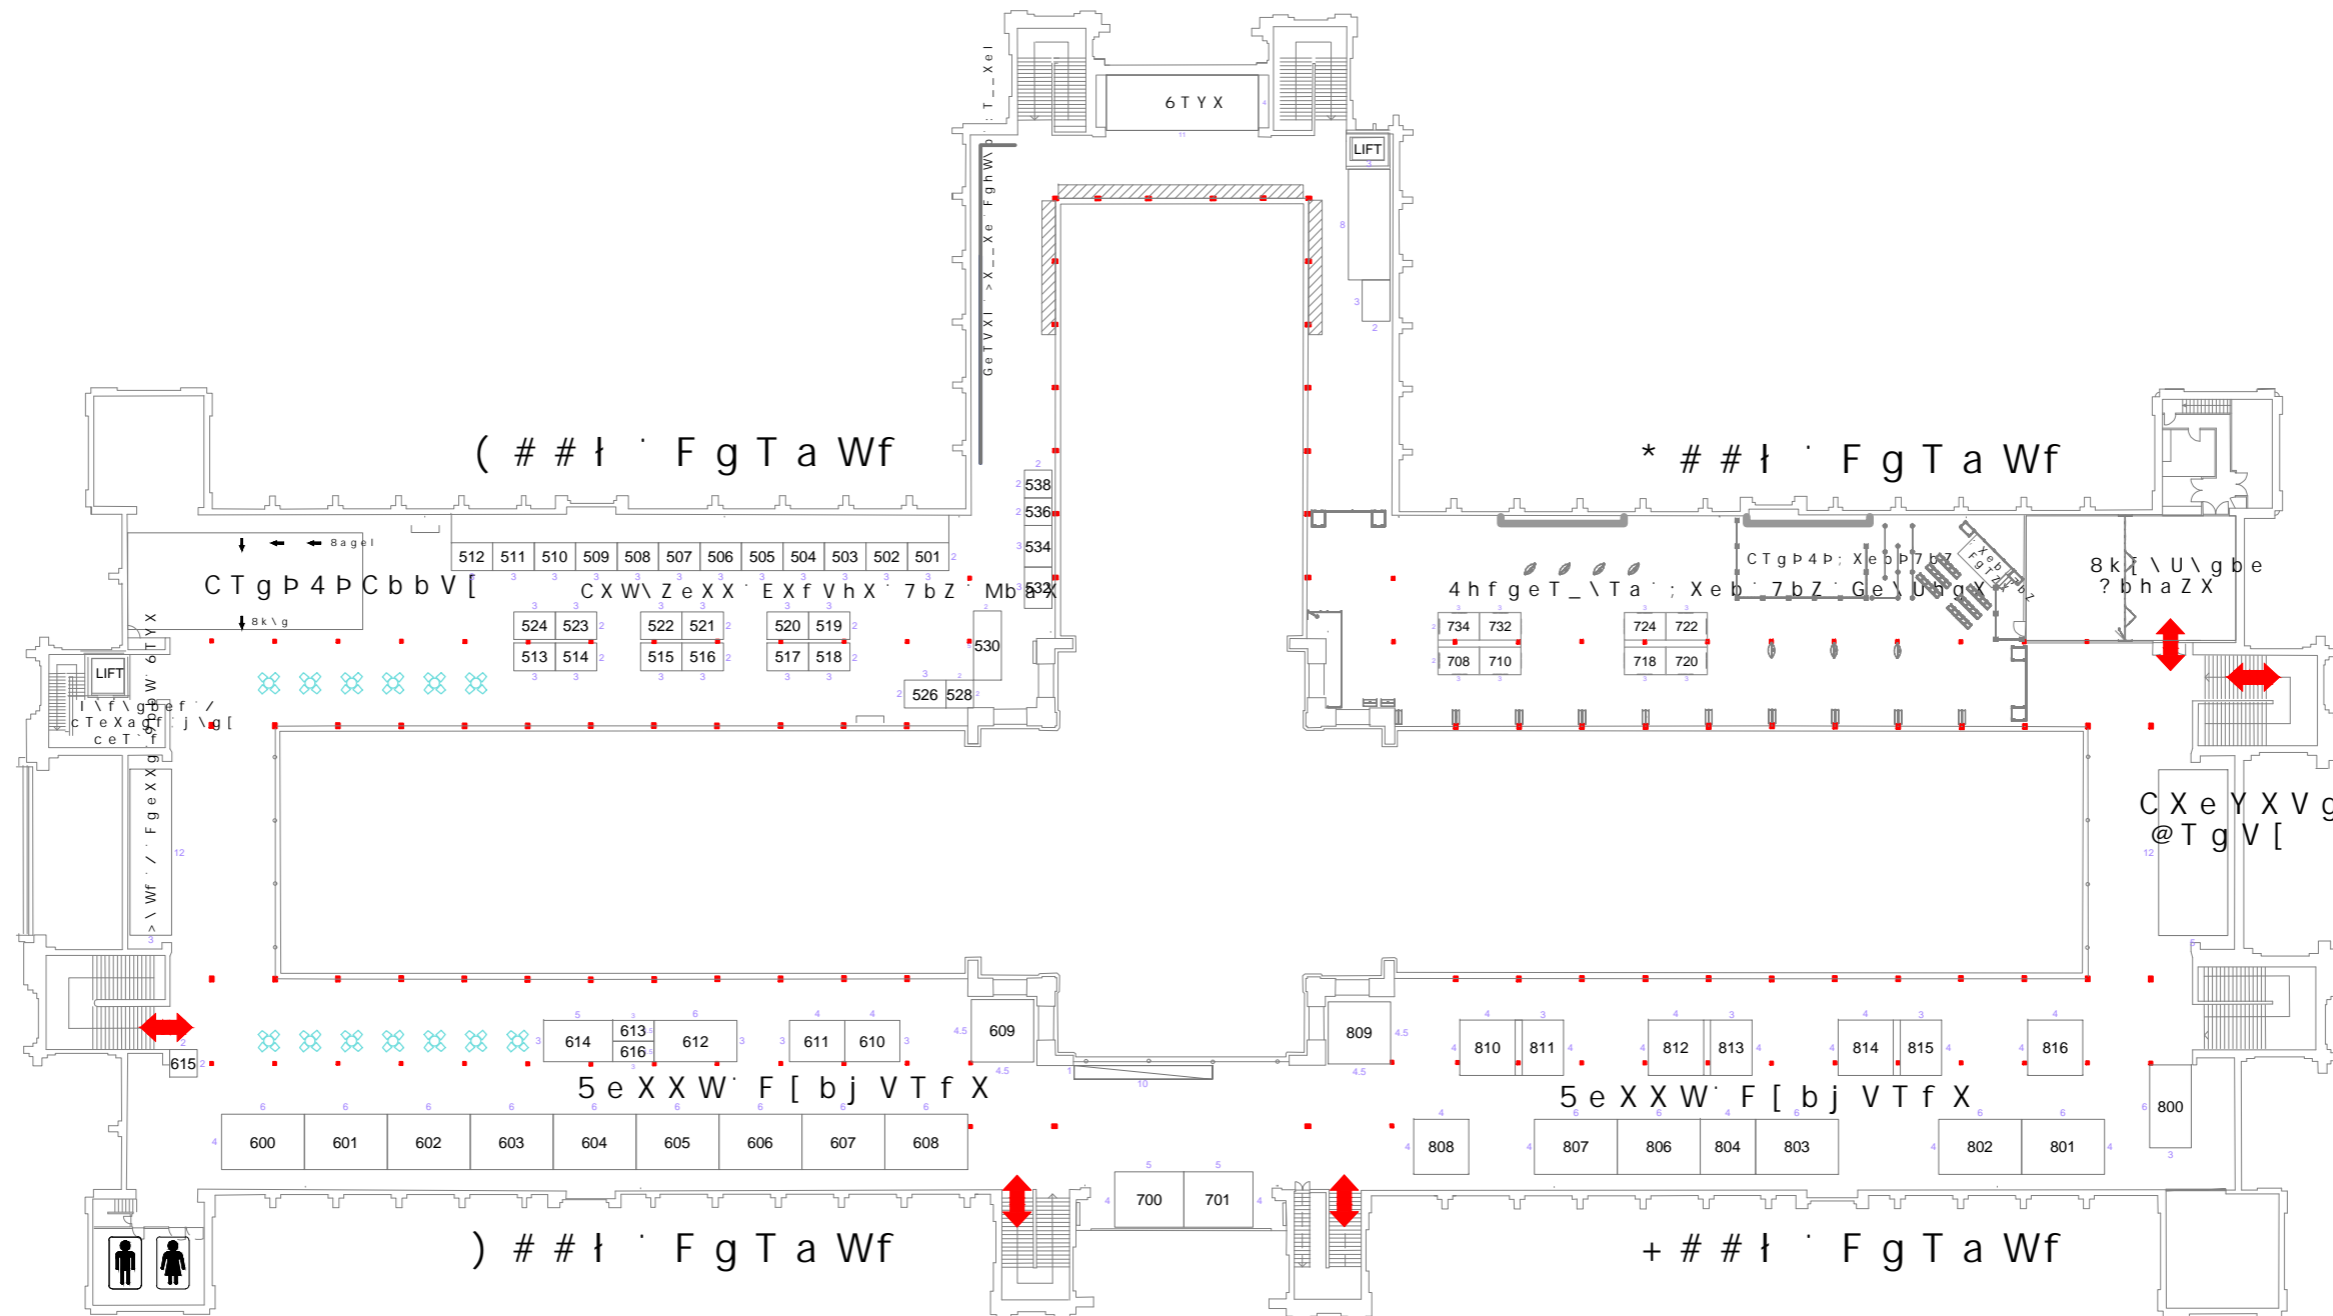

DOG LOVERS SHOW Melbourne Floor Plan 2018

ORGANISED BY:
EVENT
MANAGEMENT
INTERNATIONAL

Telephone: +61 3 9696 9961
Website: www.eventmi.com.au

STAND PRICES Rate $450 per square metre plus GST

3m x 2m = $2,700 + GST	4.5m x 3m = $6,075 + GST
3m x 2.5m = $3,375 + GST	6m x 2.5m = $6,750 + GST
3m x 3m = $4,050 + GST	6m x 3m = $8,100 + GST
4m x 2m = $3,600 + GST	5m x 4m = $9,000 + GST
4m x 3m = $5,400 + GST	6m x 4m = $10,800 + GST
6m x 2m = $5,400 + GST	6m x 6m = $16,200 + GST

Upstairs Gallery Level

LEGEND

- = Breed Clubs
- = Feature Areas
- = Rescue Groups
- = Sold Stand
- = On Hold Stand

■ Please note pillar locations when booking stand

"B" = stands in Breed Showcase
"RZ" = stands in Rescue Dog Zone