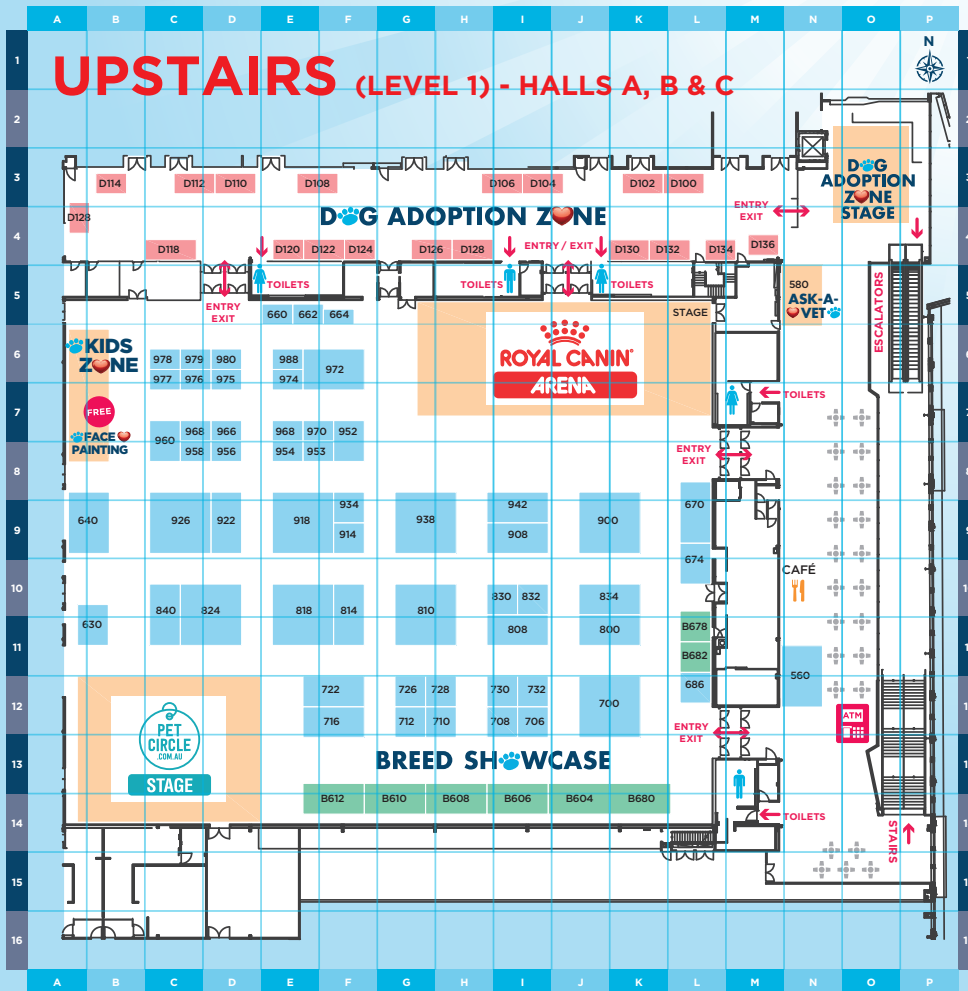

SHOW MAP

KEY

EXHIBITOR STAND	DOG ADOPTION ZONE EXHIBITOR	ATM
FEATURE AREA	DOOR PRIZE ENTRY POINT	FOOD & DRINK OUTLET
BREED CLUB	TOILETS	