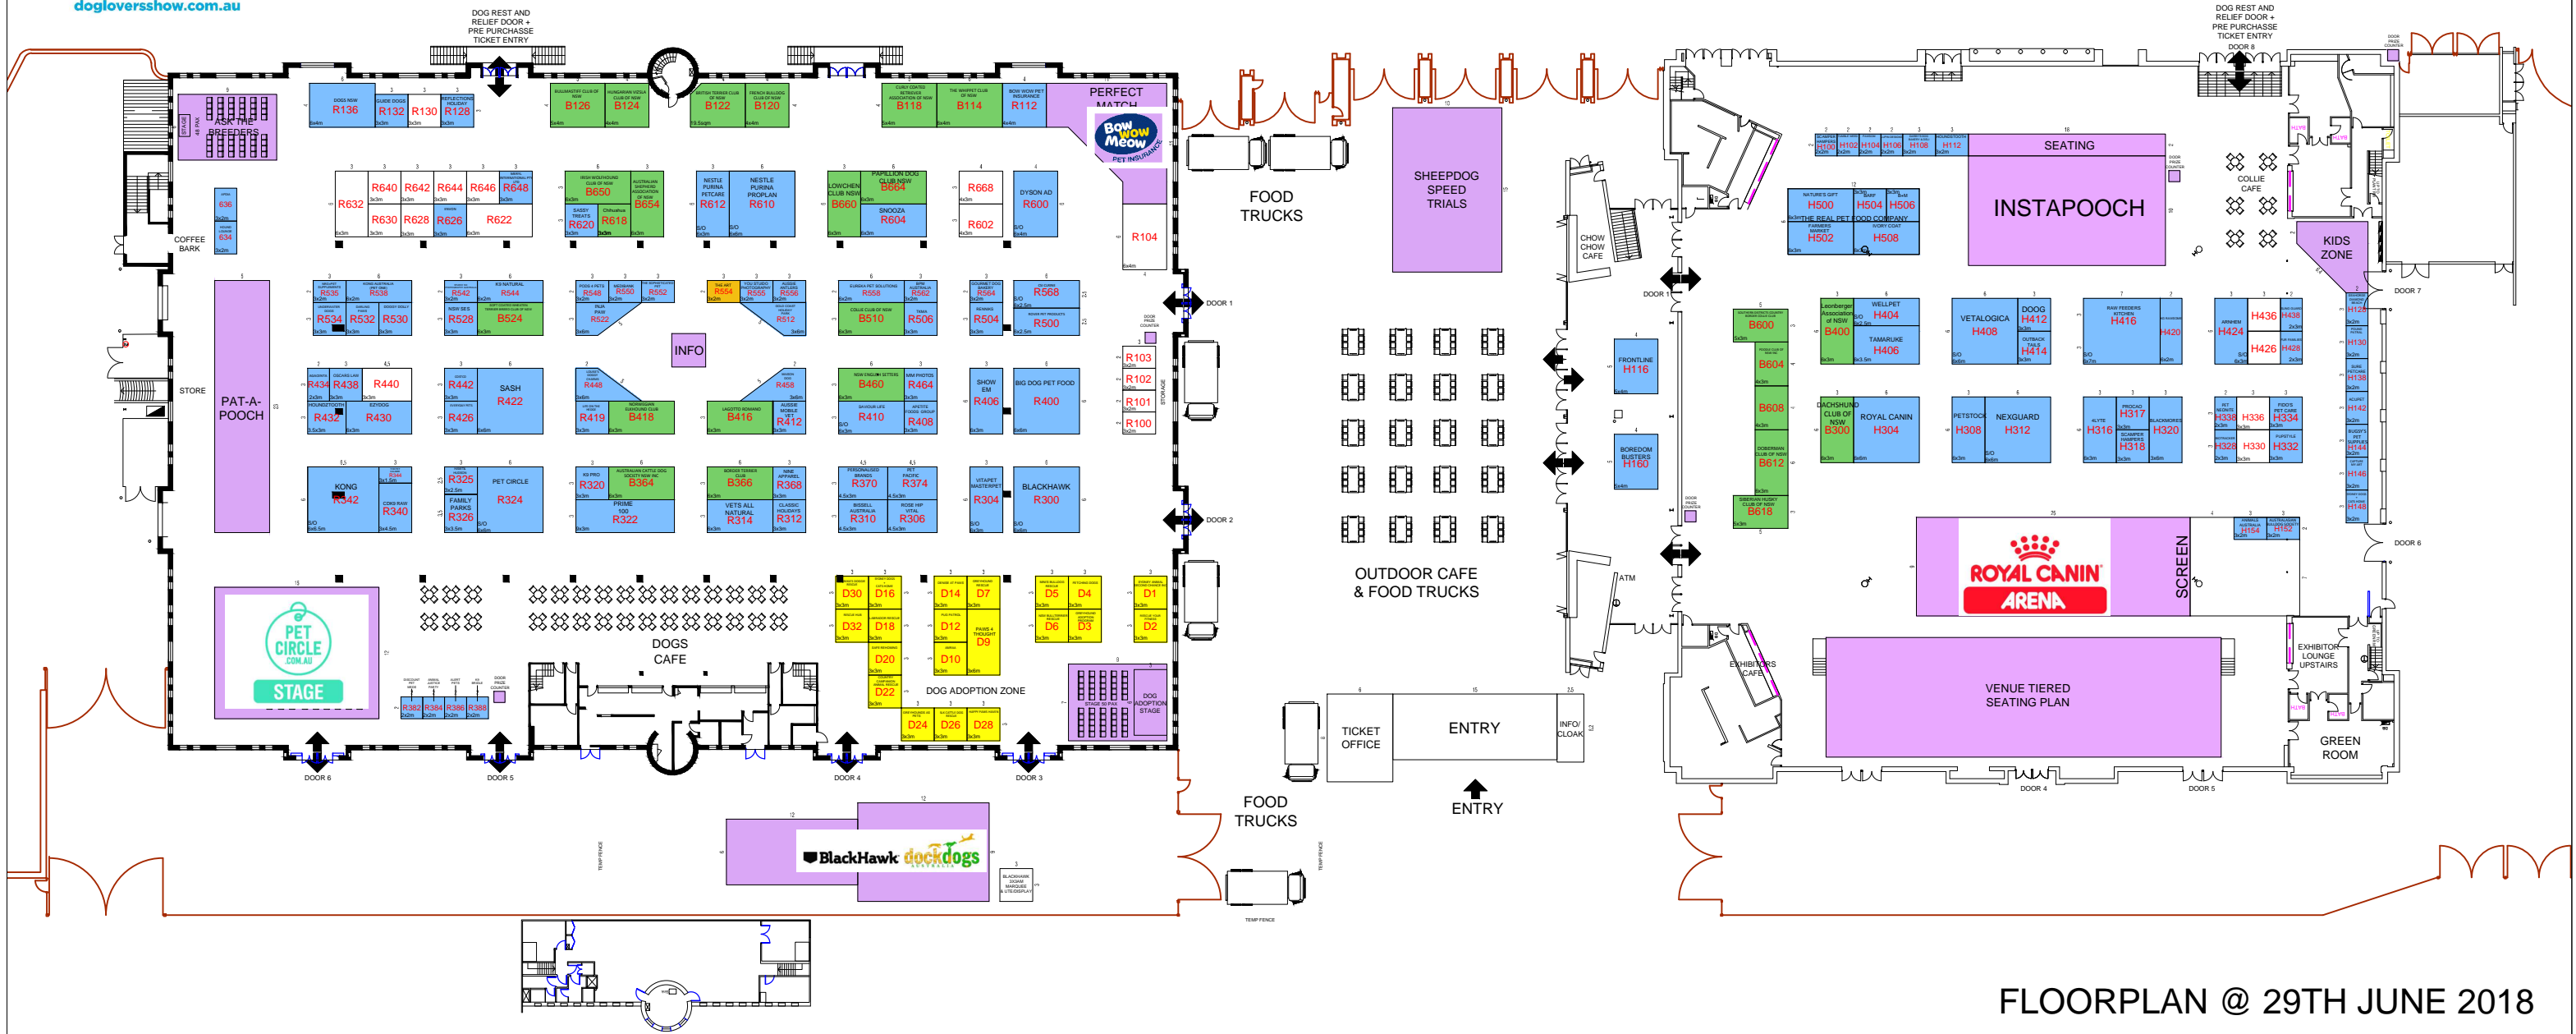

DOG LOVERS SHOW Sydney Floor Plan 2018

Sat 4 & Sun 5 August 2018

Royal Hall of Industries & The Hordern Pavilion
dogloversshow.com.au

FLOORPLAN @ 29TH JUNE 2018

ORGANISED BY:
EVENT
MANAGEMENT
INTERNATIONAL

Telephone: +61 3 9696 9961
Website: www.eventmi.com.au

STAND PRICES Rate \$470 per square metre plus GST

| | |
|---------------------------|---------------------------|
| 3m x 2m = \$2,820 + GST | 4.5m x 3m = \$6,345 + GST |
| 3m x 2.5m = \$3,525 + GST | 6m x 2.5m = \$7,050 + GST |
| 3m x 3m = \$4,230 + GST | 6m x 3m = \$8,460 + GST |
| 4m x 2m = \$3,760 + GST | 5m x 4m = \$9,400 + GST |
| 4m x 3m = \$5,640 + GST | 6m x 4m = \$11,280 + GST |
| 6m x 2m = \$5,640 + GST | 6m x 6m = \$16,920 + GST |

LEGEND

- = Breed Clubs
- = Feature Areas
- = Rescue Groups
- = Stand Sold
- = Stand On Hold

■ Please note pillar locations when booking stand
"B" = stands in Breed Showcase
"D" = stands in Dog Adoption Zone