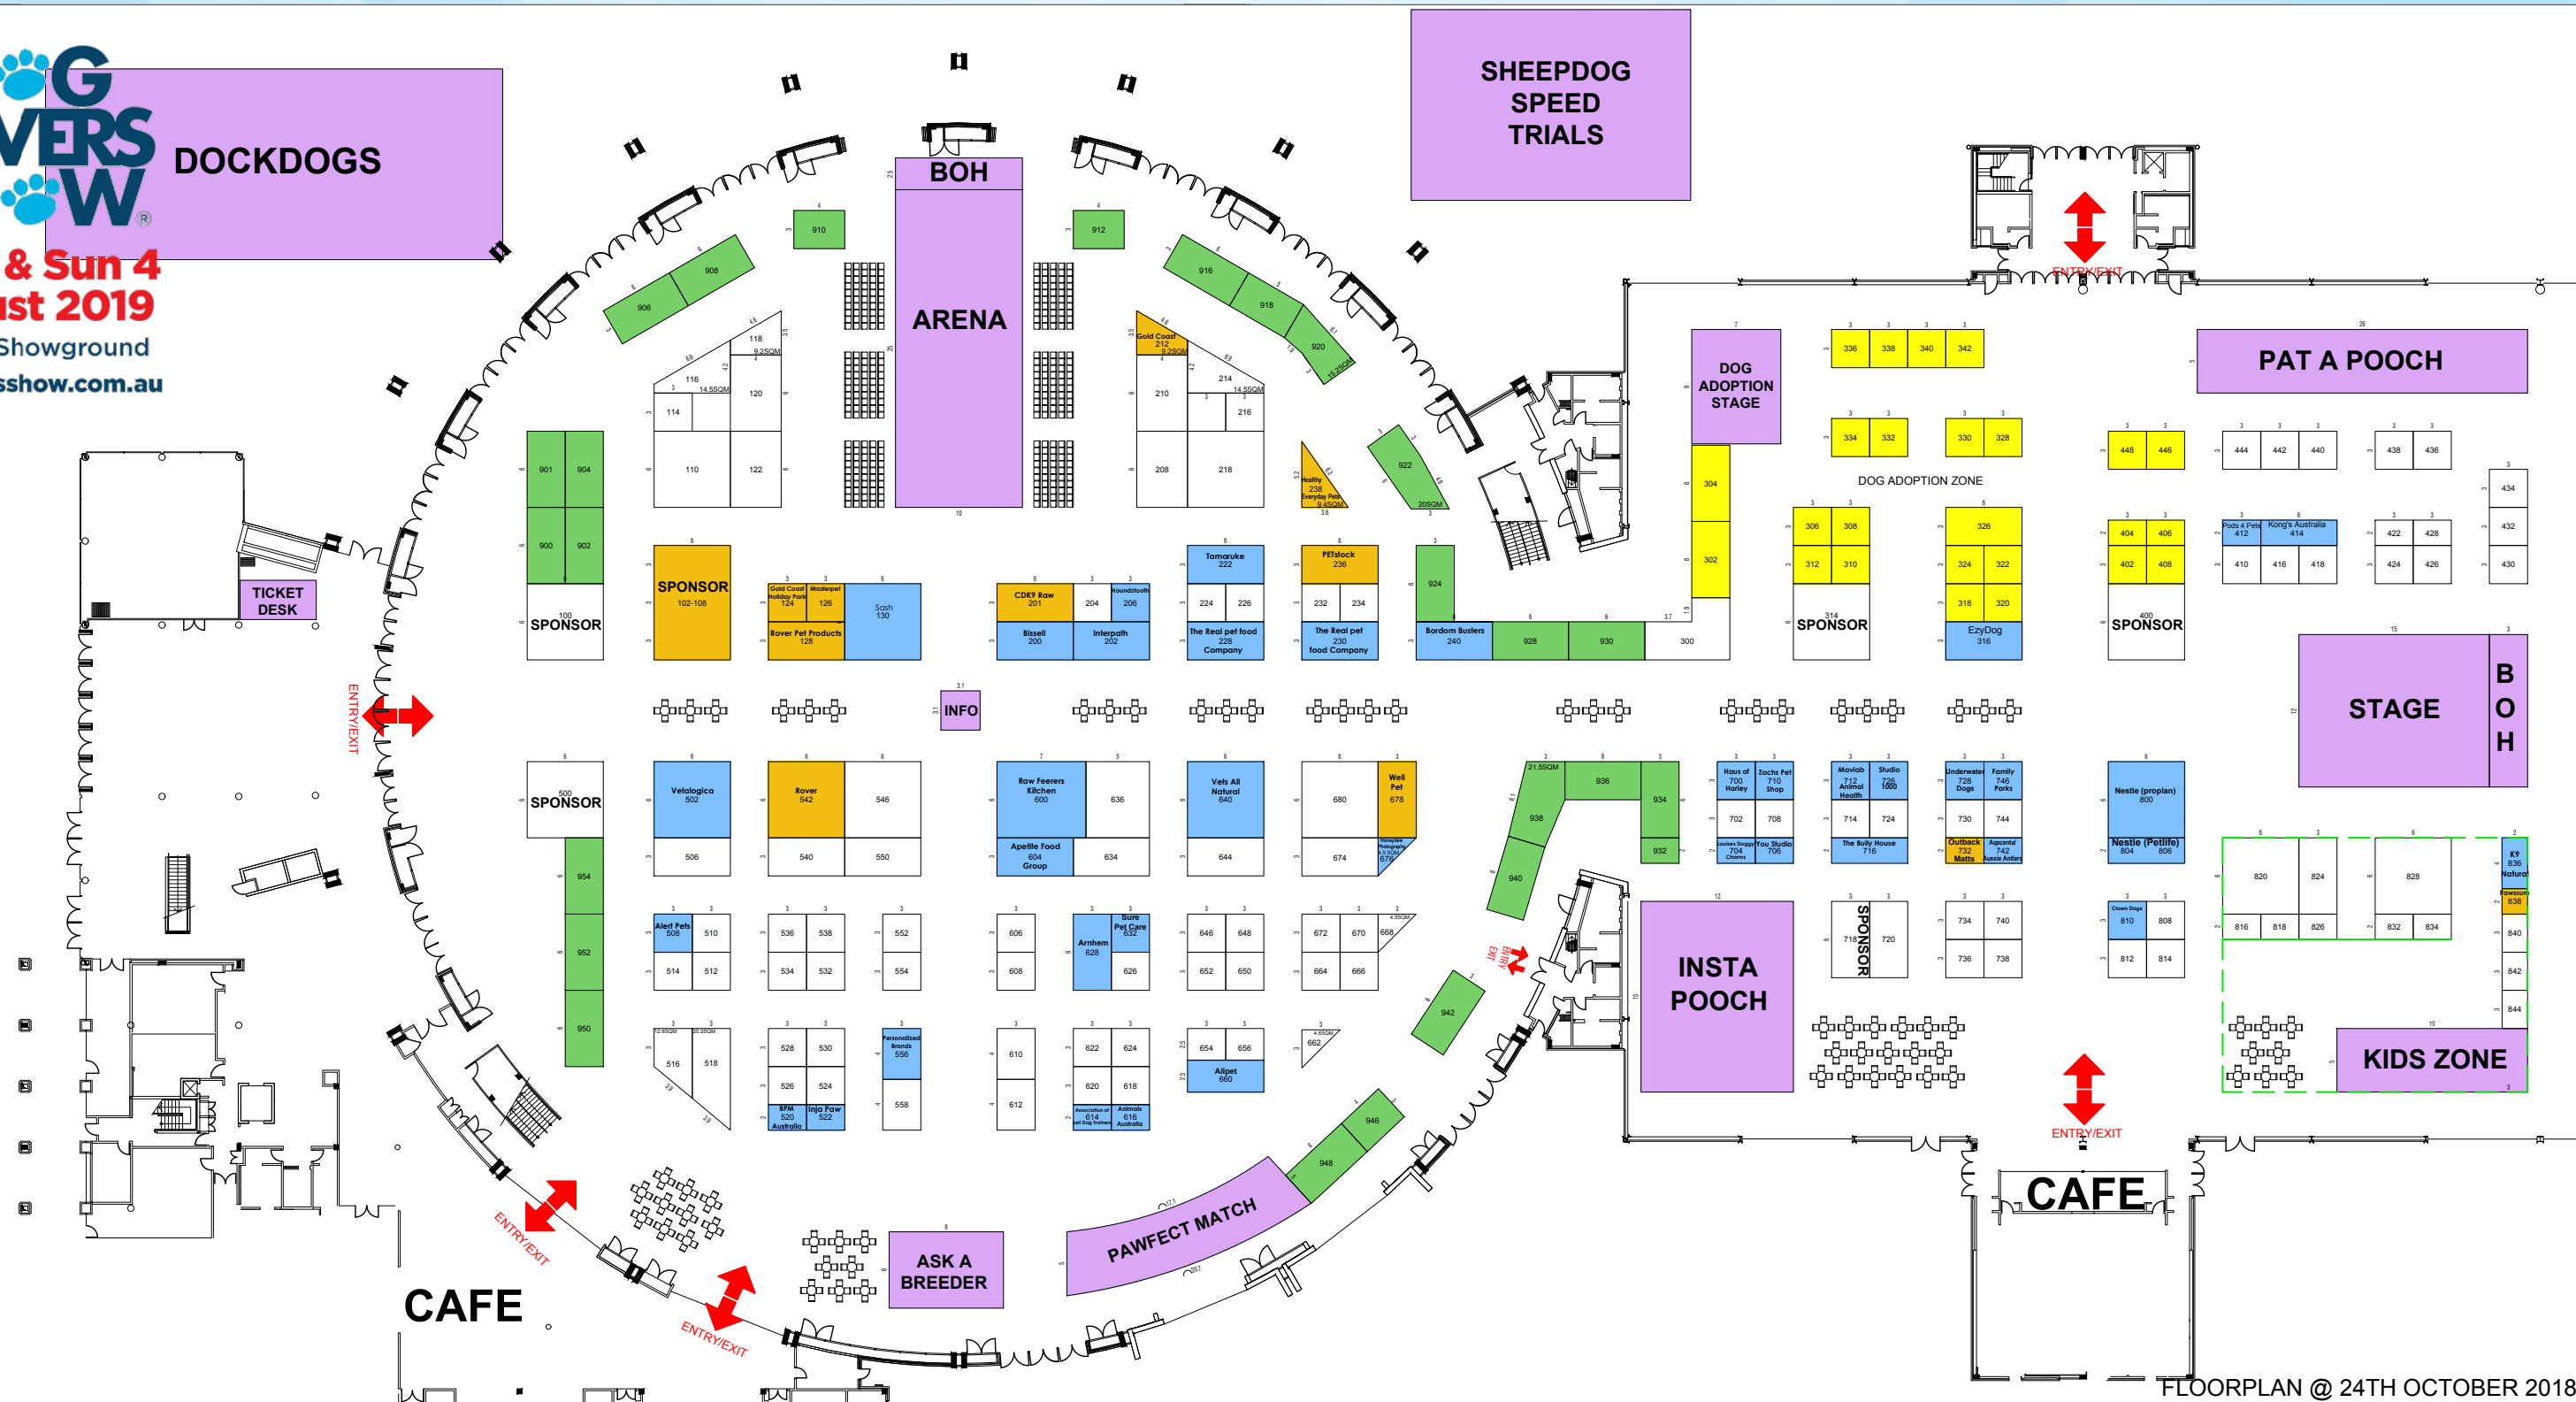

Sat 3 & Sun 4 August 2019

Sydney Showground  
dogloversshow.com.au

FLOORPLAN @ 24TH OCTOBER 2018

ORGANISED BY:  
EVENT  
MANAGEMENT  
INTERNATIONAL

Telephone: +61 3 9696 9961  
Website: www.eventmi.com.au

**2019 STAND PRICES** Rate \$480 per square metre plus GST

3m x 2m = \$ 2,880+GST	4.5 x 3m = \$ 6,400+GST
3m x 2.5m = \$ 3,600+GST	6m x 2.5m = \$ 7,200+GST
3m x 3m = \$ 4,320+GST	6m x 3m = \$ 8,640+GST
4m x 2m = \$ 3,840+GST	5m x 4m = \$ 9,600+GST
4m x 3m = \$ 5,760+GST	6m x 4m = \$ 11,520+GST
6m x 2m = \$ 5,760+GST	6m x 6m = \$ 17,280+GST

**LEGEND**

- = Breed Clubs
- = Feature Areas
- = Rescue Groups
- = Stand Sold
- = Stand On Hold

■ Please note pillar locations when booking stand