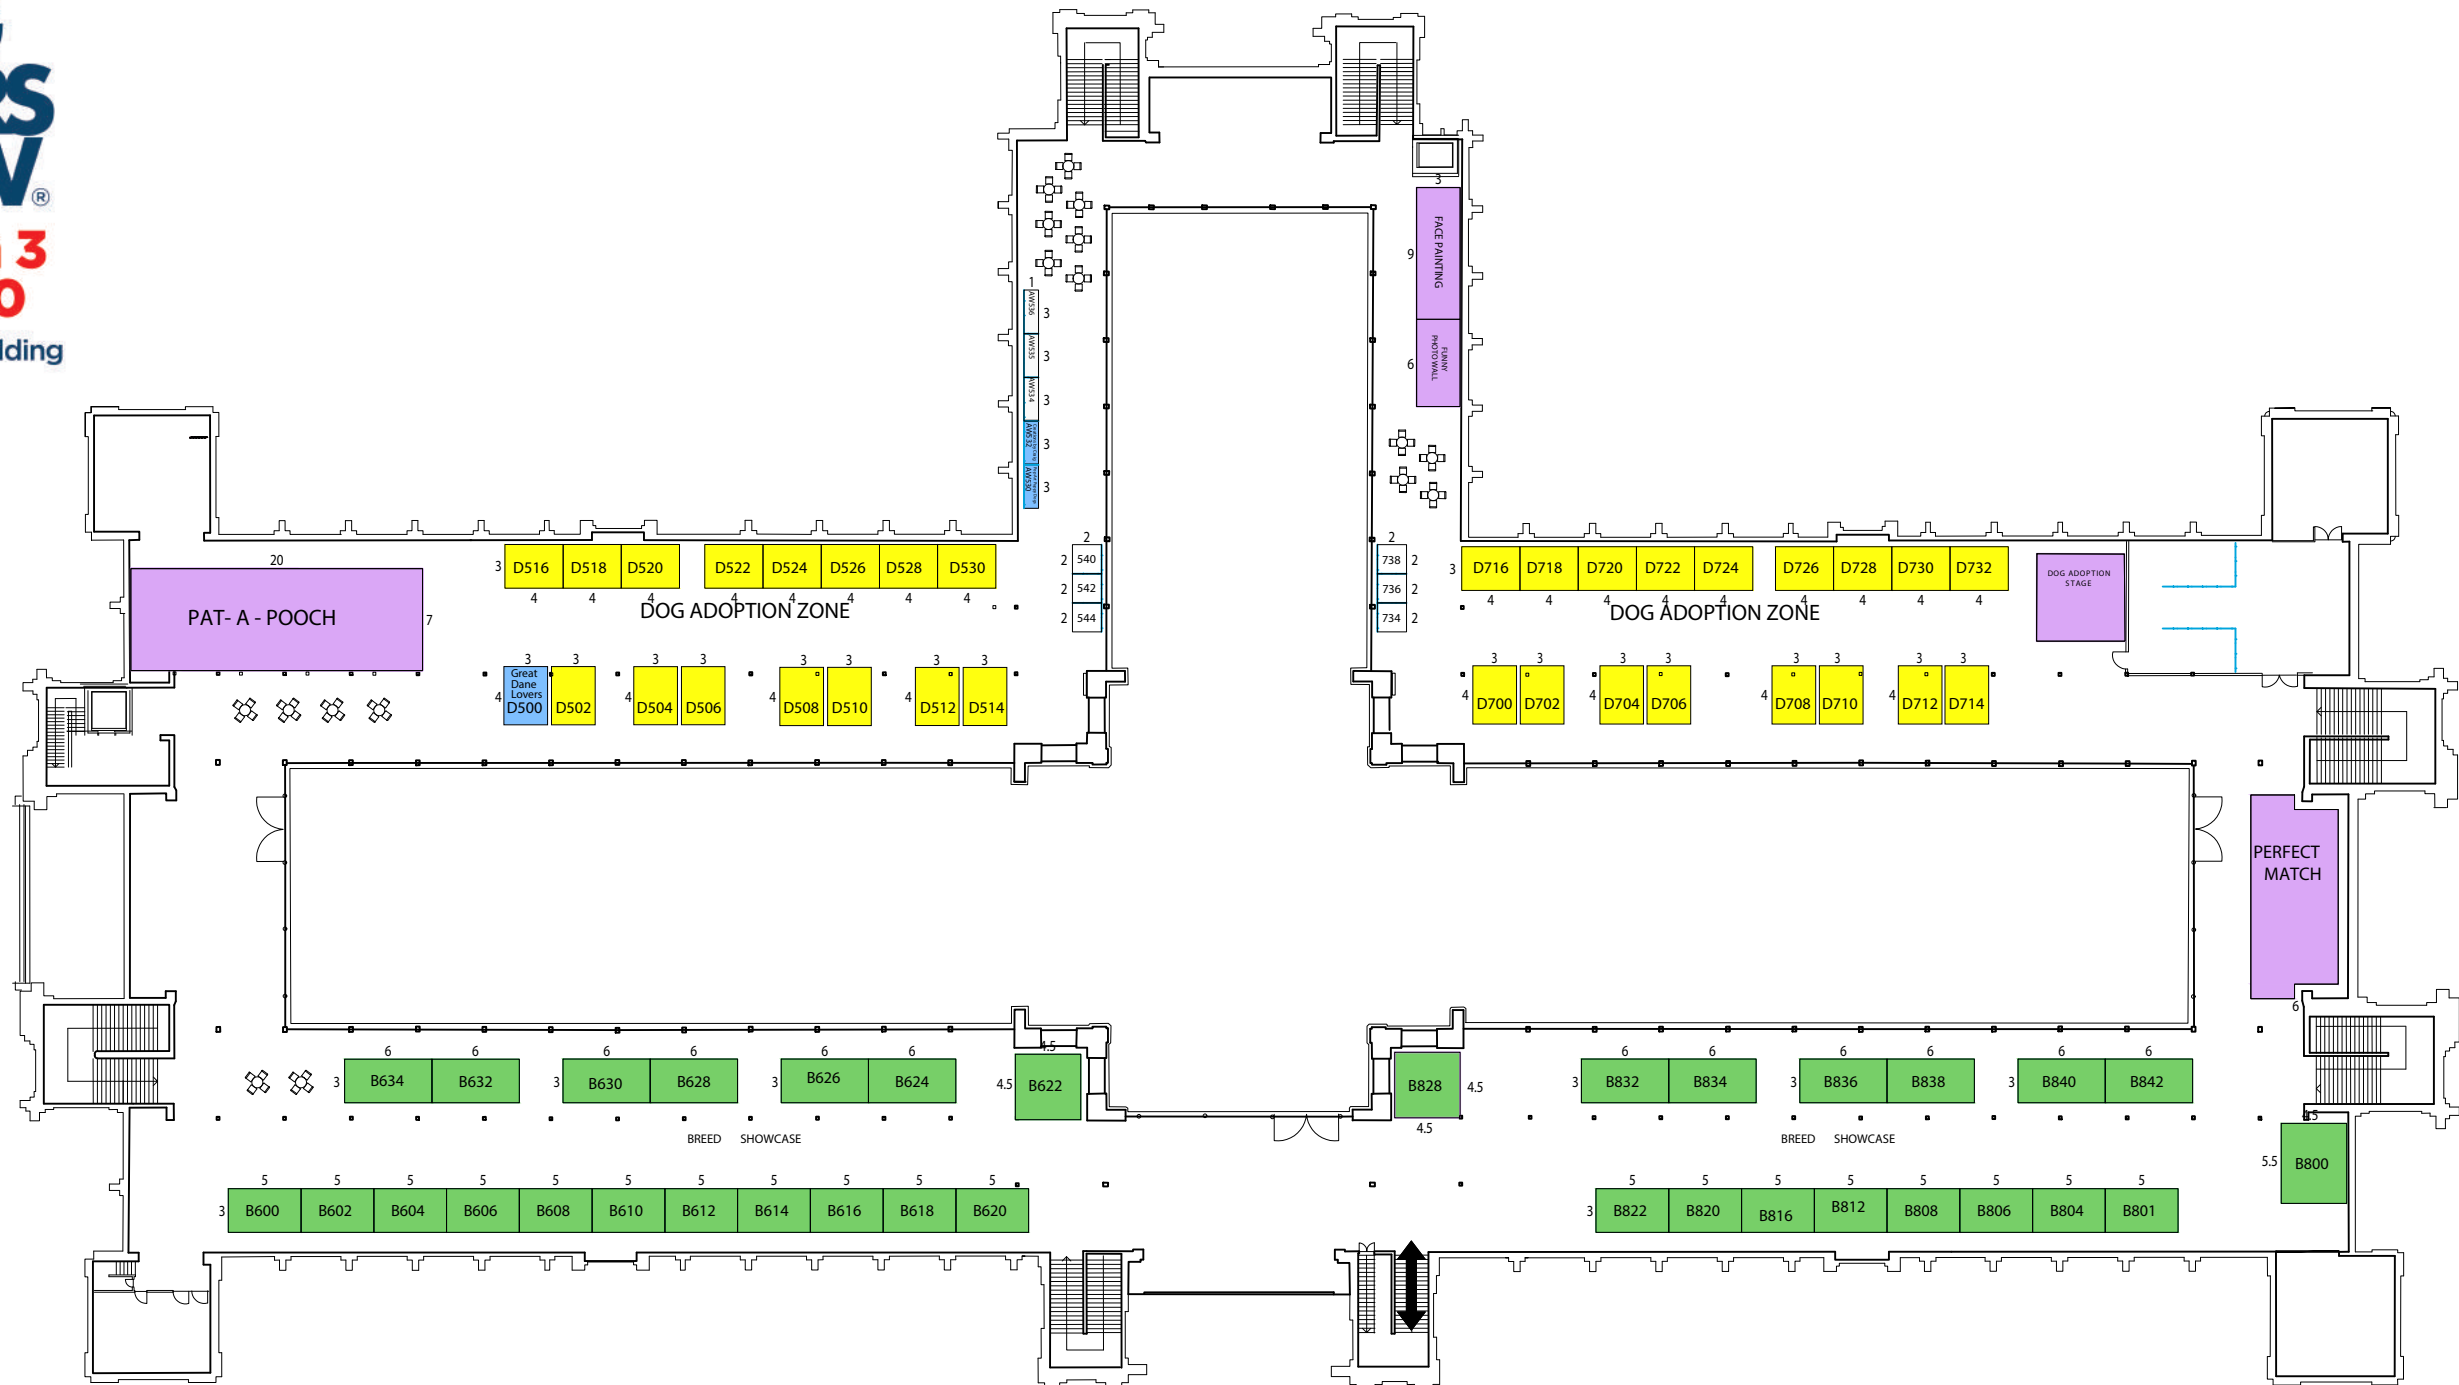

PLAN SUBJECT TO CHANGE IN THE BEST INTERESTS OF THE SHOW AT THE ORGANISER'S DISCRETION

**LEGEND**

- = Breed Clubs
- = Feature Areas
- = Rescue Groups
- = Stand on hold

■ Please note pillar locations when booking stand

**2020 SPONSORS & PARTNERS**

**DOG LOVERS SHOW®**  
**Fri 1 - Sun 3**  
**May 2020**  
 Royal Exhibition Building

Floor Plan date: 2 Sept 2019

ORGANISED BY:  
 EVENT  
 MANAGEMENT  
 INTERNATIONAL

Telephone: +61 3 9696 9961  
 Website: www.eventmi.com.au

PLAN SUBJECT TO CHANGE IN THE BEST INTERESTS OF THE SHOW AT THE ORGANISER'S DISCRETION

**LEGEND**

- = Breed Clubs
- = Feature Areas
- = Rescue Groups

Please note pillar locations when booking stand

**2020 SPONSORS & PARTNERS**