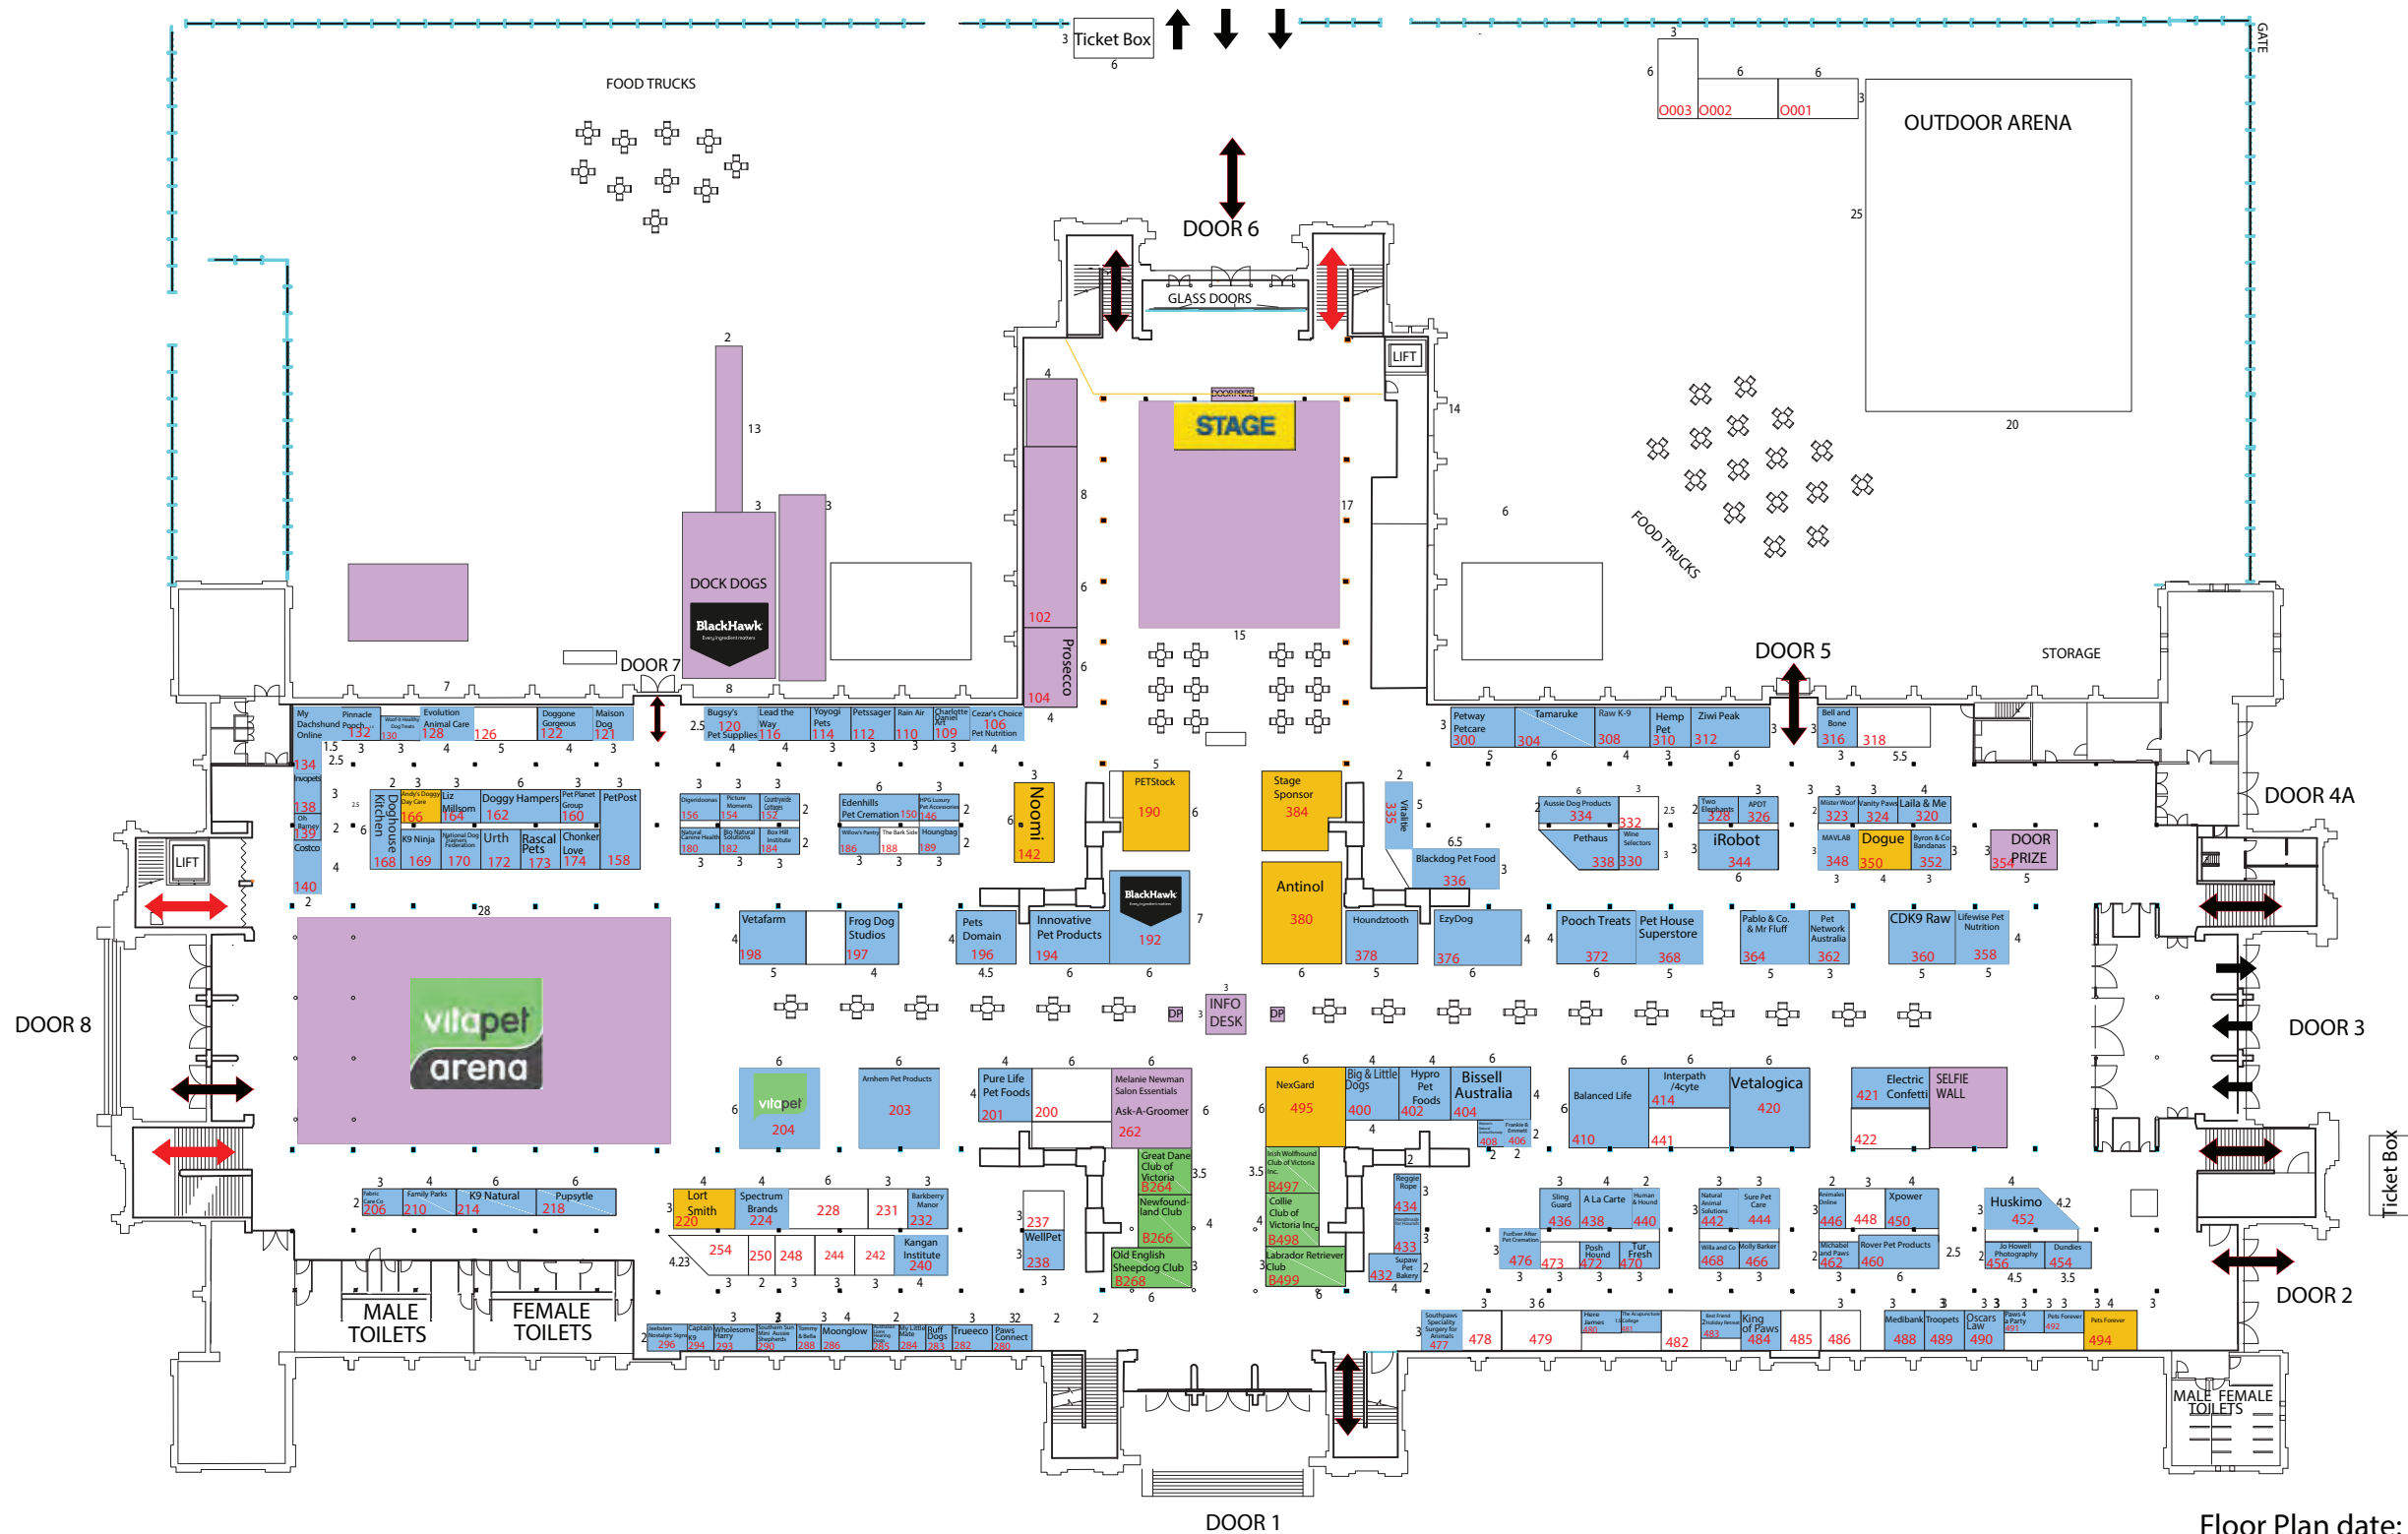

# DOG LOVERS SHAW® Melbourne Floor Plan 2021

**DOG LOVERS SHAW®**  
 Fri 22 - Sun 24  
 Oct 2021  
 Royal Exhibition Building

Floor Plan date: 18 September 2020

**ORGANISED BY:**

**EVENT MANAGEMENT INTERNATIONAL**

PLAN SUBJECT TO CHANGE IN THE BEST INTERESTS OF THE SHOW AT THE ORGANISER'S DISCRETION

**LEGEND**

- = Sold Stand
- = Stand on hold
- = Breed Clubs
- = Feature Areas
- = Rescue Groups

Please note pillar locations when booking a stand.

# DOG LOVERS SHOW Melbourne Floor Plan 2021

**DOG LOVERS SHOW**  
 Fri 22 - Sun 24  
 Oct 2021  
 Royal Exhibition Building

Floor Plan date: 18 September 2020

**ORGANISED BY:**  
**EVENT MANAGEMENT INTERNATIONAL**  
 Telephone: +61 3 9696 9961  
 Website: www.eventmi.com.au