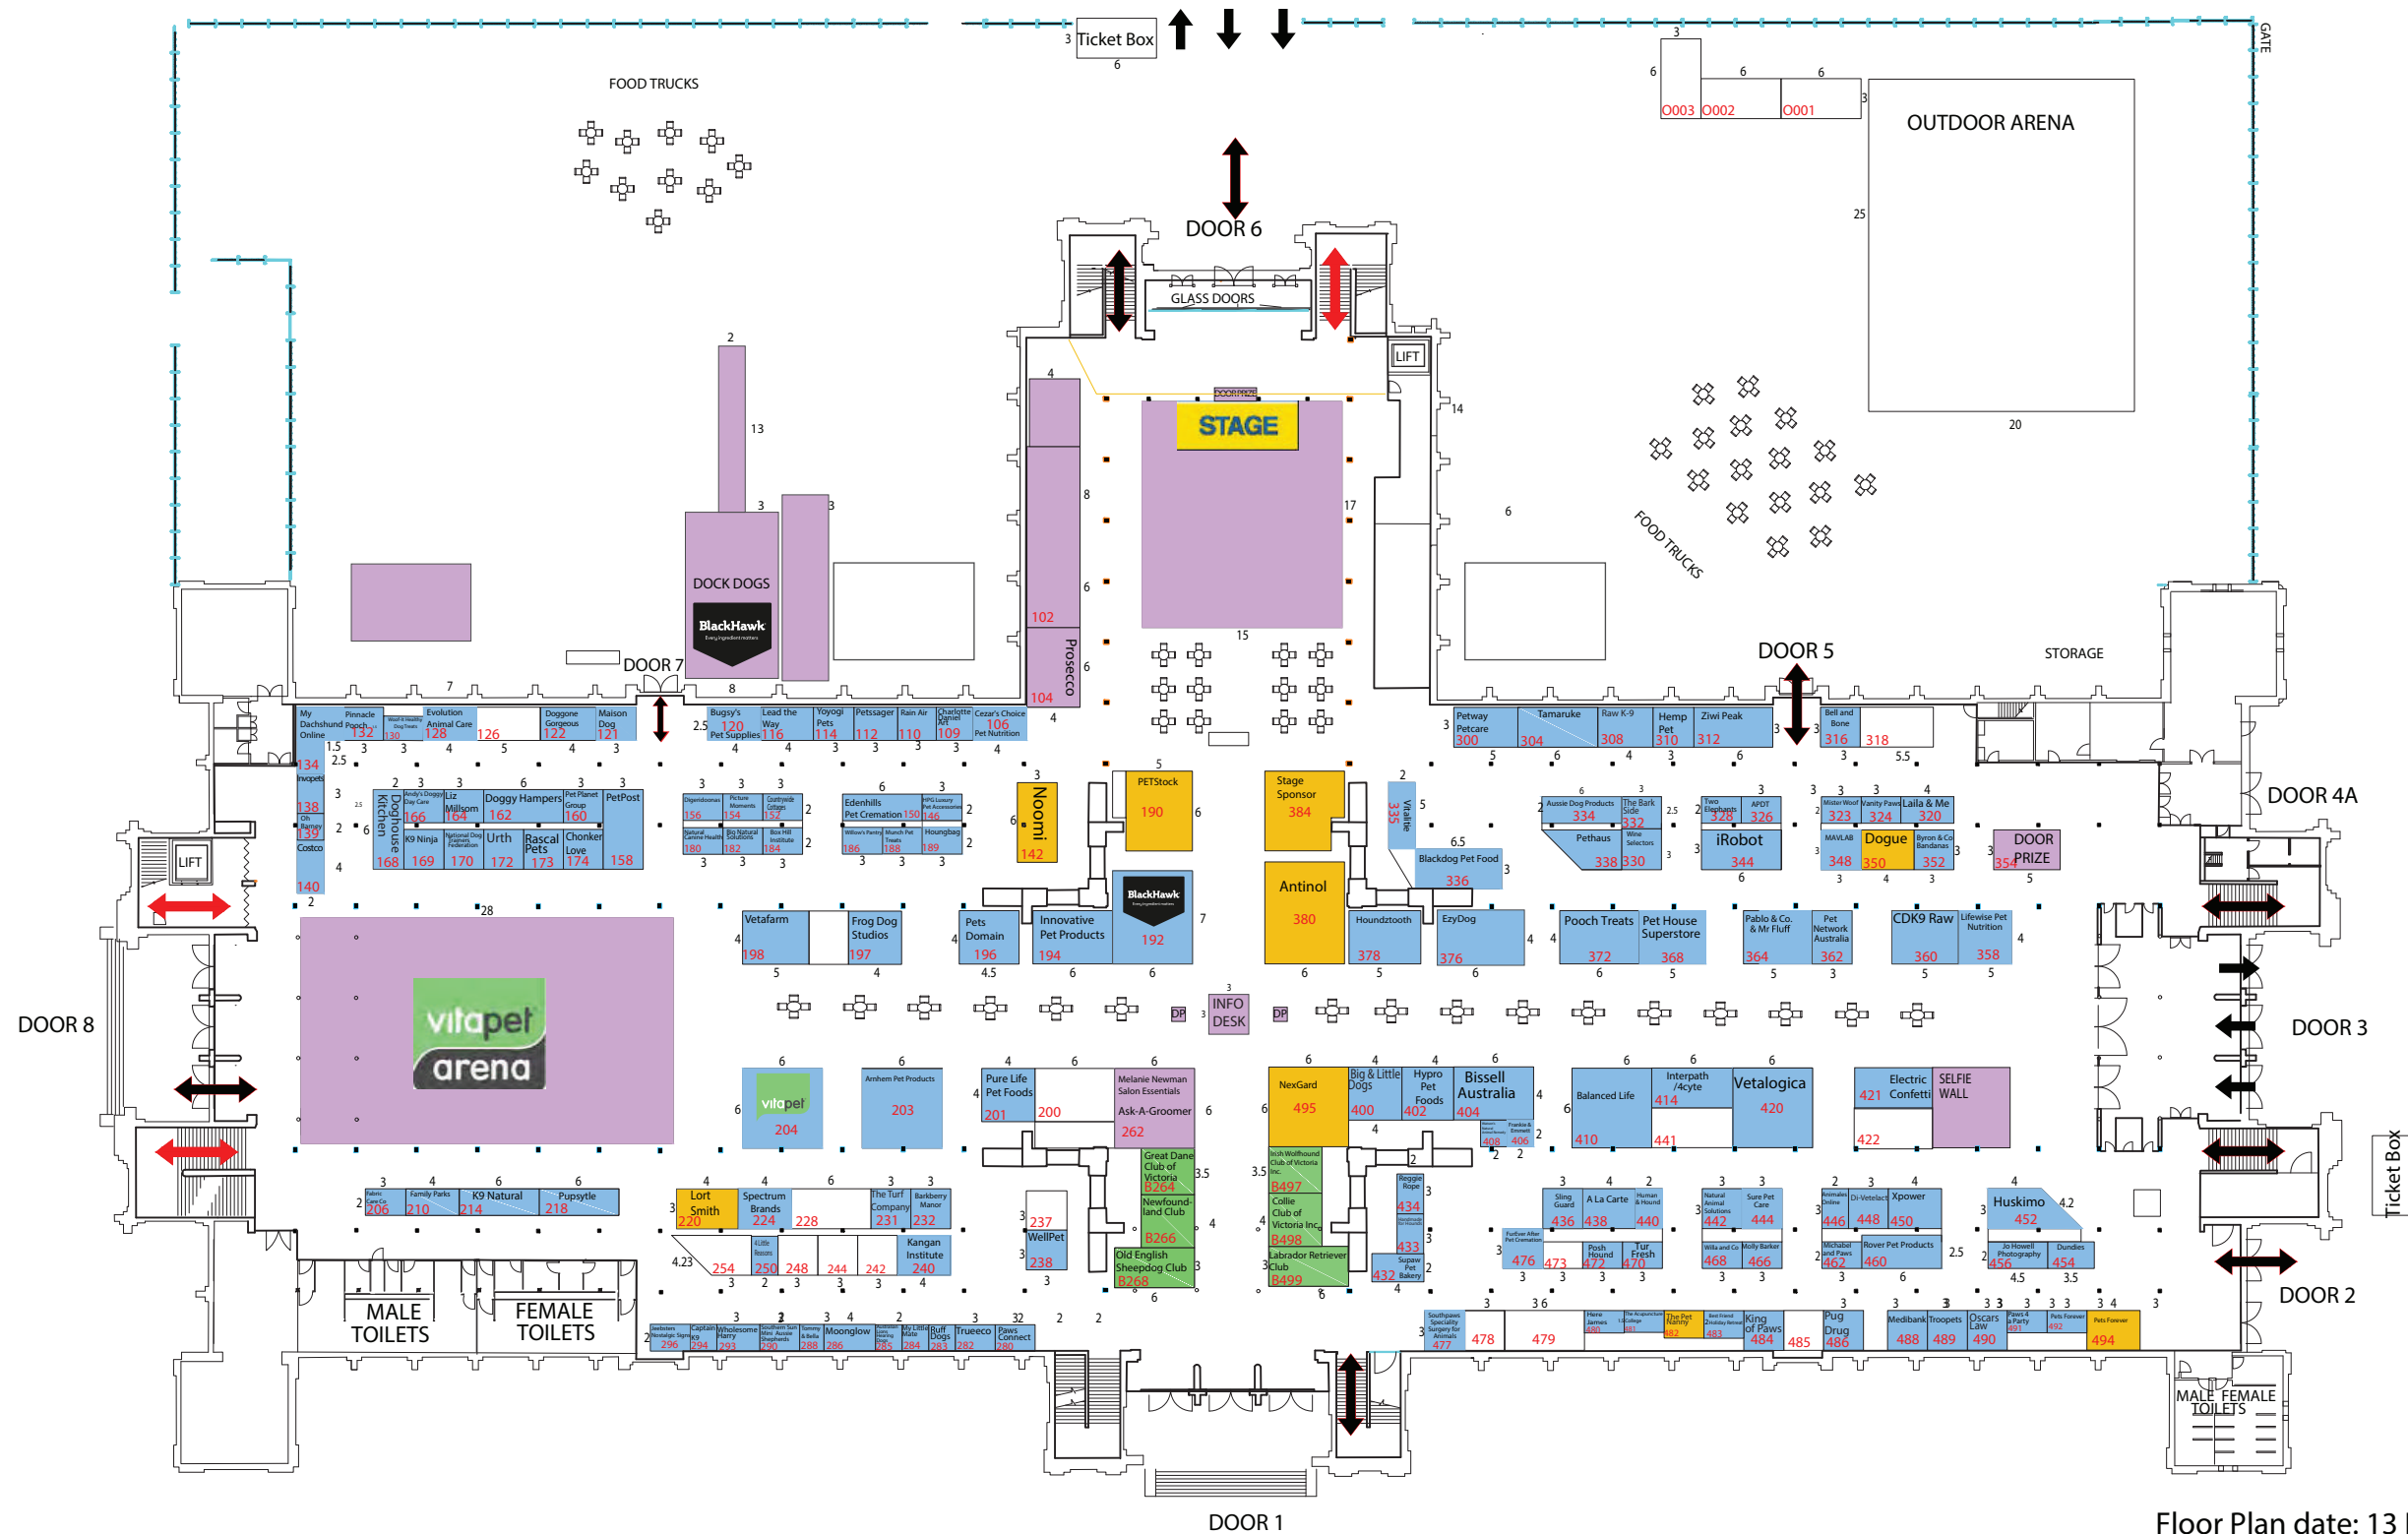

DOG LOVERS SHAW® Melbourne Floor Plan 2021

DOG LOVERS SHAW®
 Fri 22 - Sun 24
 Oct 2021
 Royal Exhibition Building

Floor Plan date: 13 November 2020

ORGANISED BY:
 EVENT MANAGEMENT INTERNATIONAL
 Telephone: +61 3 9696 9961
 Website: www.eventmi.com.au

PLAN SUBJECT TO CHANGE IN THE BEST INTERESTS OF THE SHOW AT THE ORGANISER'S DISCRETION

LEGEND

- = Sold Stand
- = Stand on hold
- = Breed Clubs
- = Feature Areas
- = Rescue Groups

■ Please note pillar locations when booking a stand

2021 SPONSORS & PARTNERS

DOG LOVERS SHOW Melbourne Floor Plan 2021

Floor Plan date: 13 November 2020

ORGANISED BY:

EVENT MANAGEMENT INTERNATIONAL

Telephone: +61 3 9696 9961
Website: www.eventmi.com.au

2021 STAND PRICES Rate \$490 per square meter plus GST