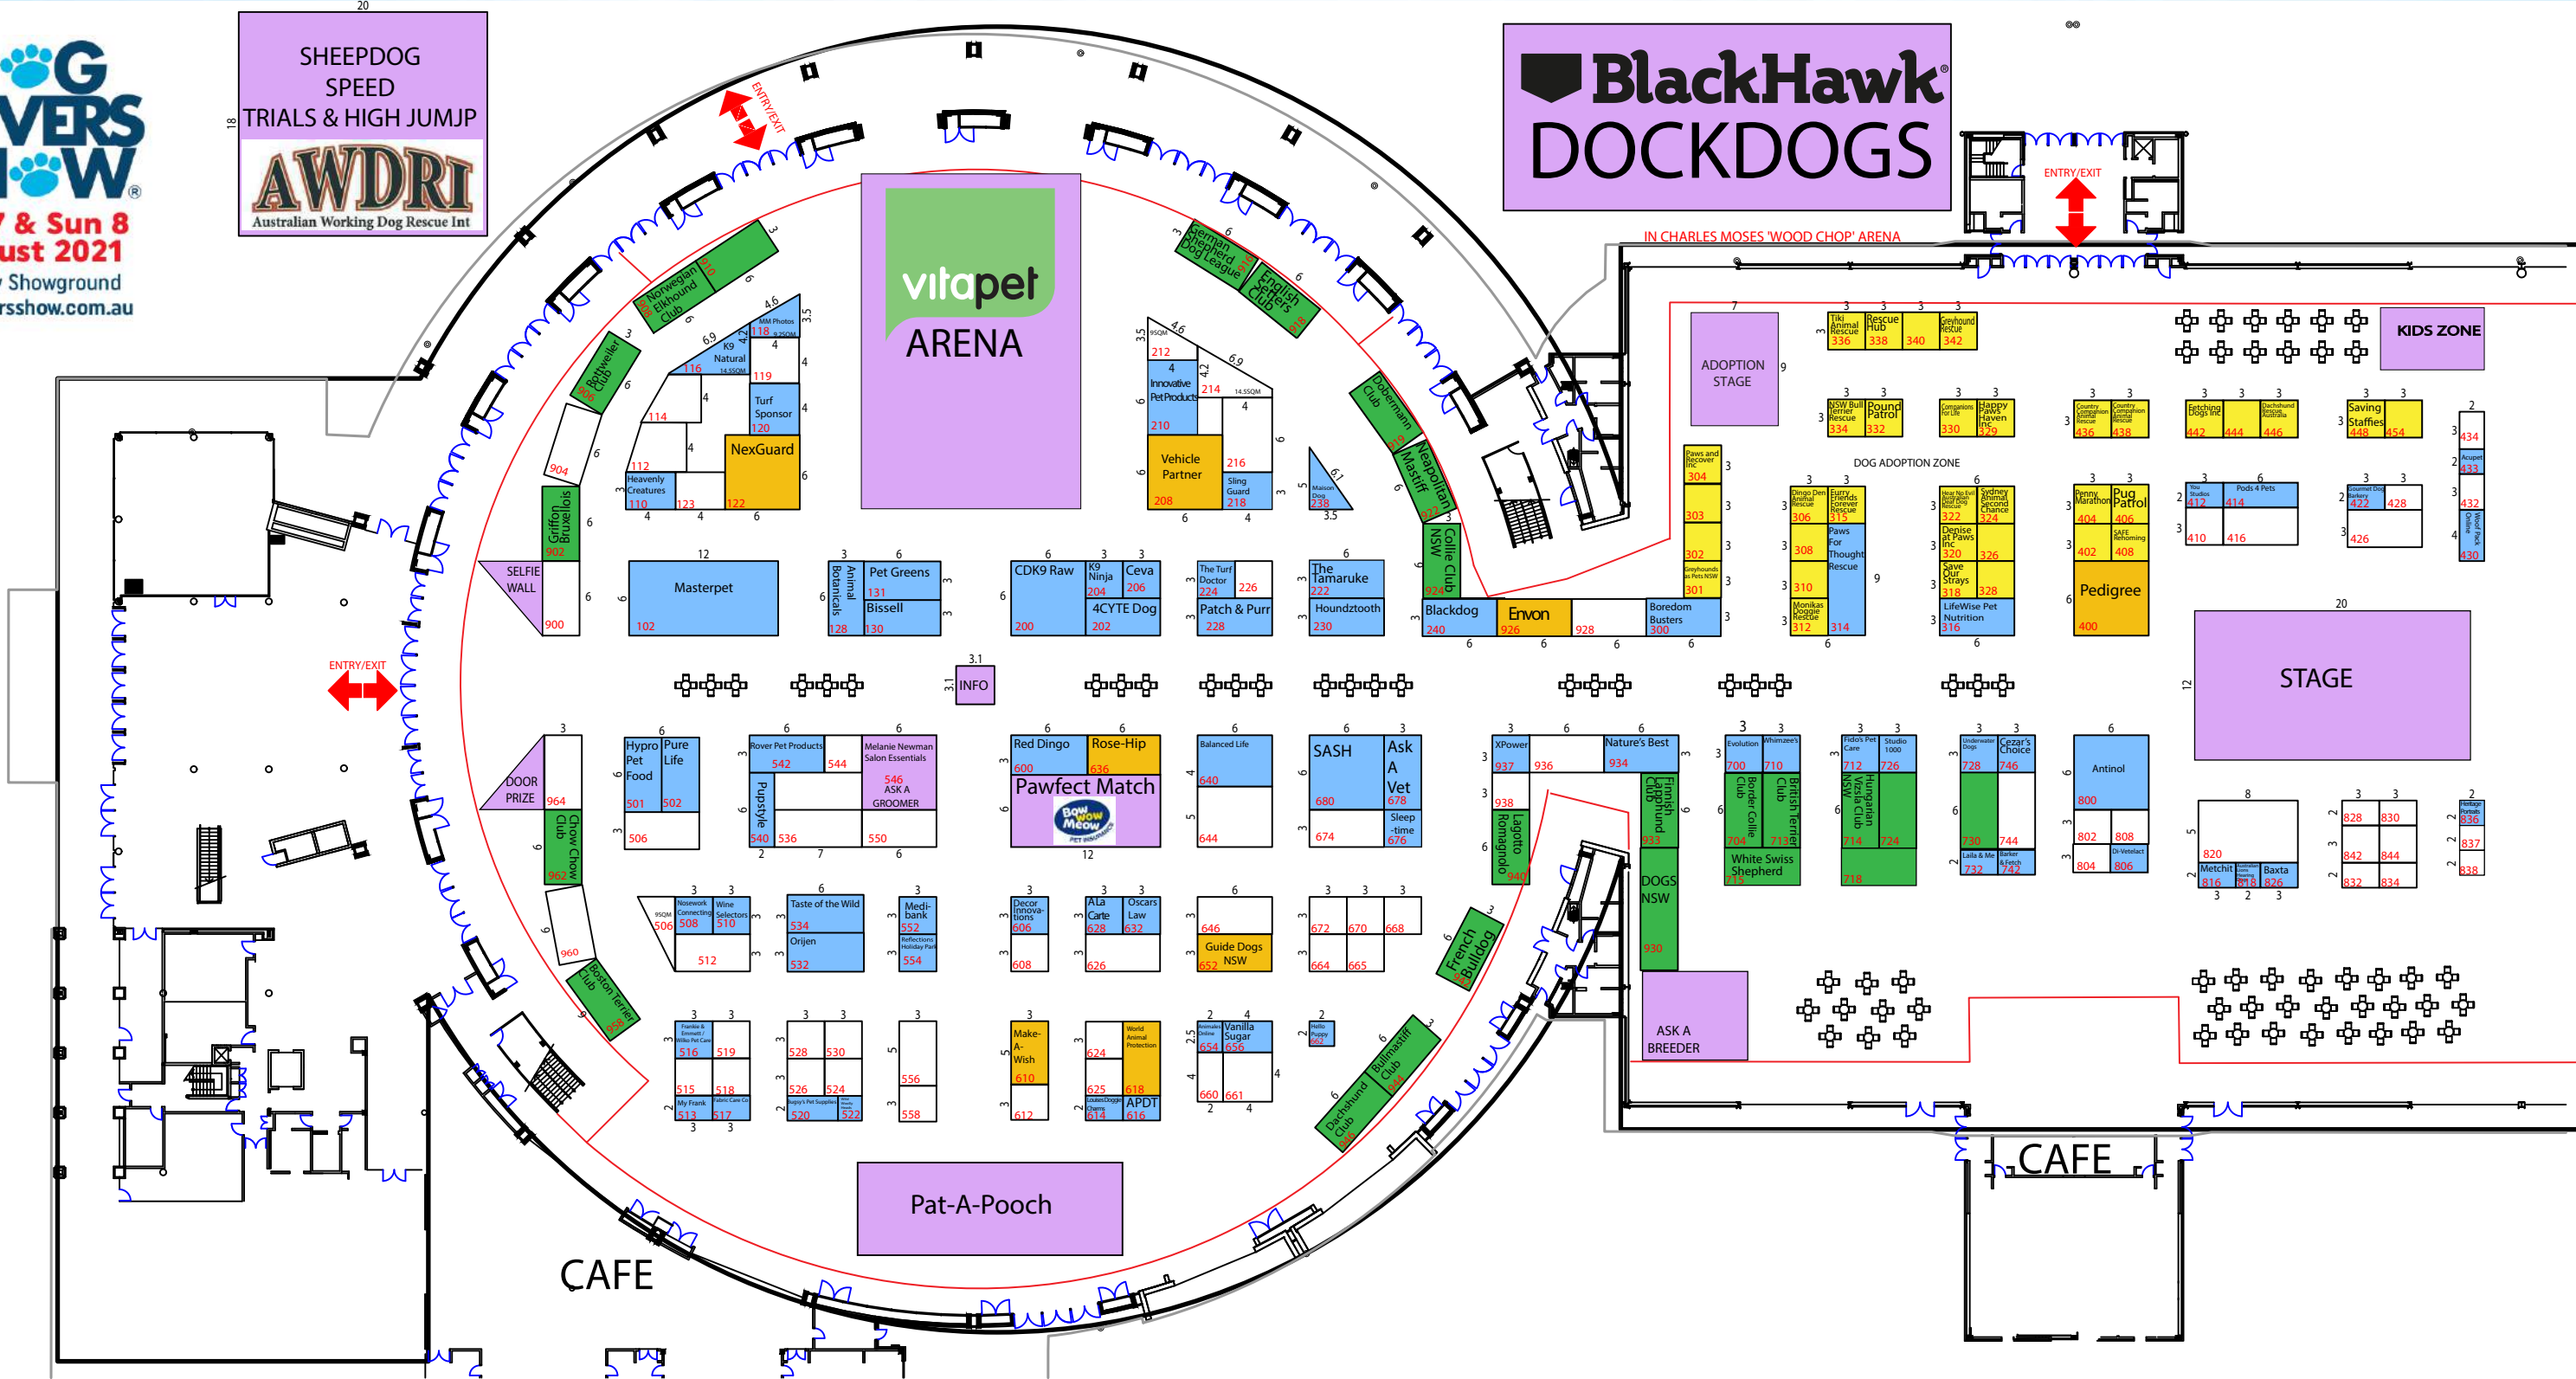

# DOG LOVERS SHOW Sydney Floor Plan 2021

**DOG LOVERS SHOW**  
 Sat 7 & Sun 8 August 2021  
 Sydney Showground  
 dogloversshow.com.au

**SHEPDOG SPEED TRIALS & HIGH JUMP**  
**AWDRI**  
 Australian Working Dog Rescue Int

**BlackHawk DOCKDOGS**

Floor Plan date: 11 December 2020

Organised by:  
 EVENT MANAGEMENT INTERNATIONAL  
 Telephone +61 3 9696 9961

**2021 STAND PRICES** Rate \$490 per square metre plus GST

3m x 2m = \$ 2,940 +GST	4.5m x 3m = \$ 6,615 +GST
3m x 2.5m = \$ 3,675 +GST	6m x 2.5m = \$ 7,350 +GST
3m x 3m = \$ 4,410 +GST	6m x 3m = \$ 8,820 +GST
4m x 2m = \$ 3,920 +GST	5m x 4m = \$ 9,800 +GST
4m x 3m = \$ 5,880 +GST	6m x 4m = \$ 11,760 +GST
6m x 2m = \$ 5,880 +GST	6m x 6m = \$ 17,640 +GST

**LEGEND**

- = Breed Clubs
- = Feature Areas
- = Rescue Groups
- = Stand on Hold
- = Sold Stand

**2021 SPONSORS & PARTNERS**

CORRECT AS AT 17 September 2019. PLAN SUBJECT TO CHANGE IN THE BEST INTERESTS OF THE SHOW AT THE ORGANISERS DISCRETION