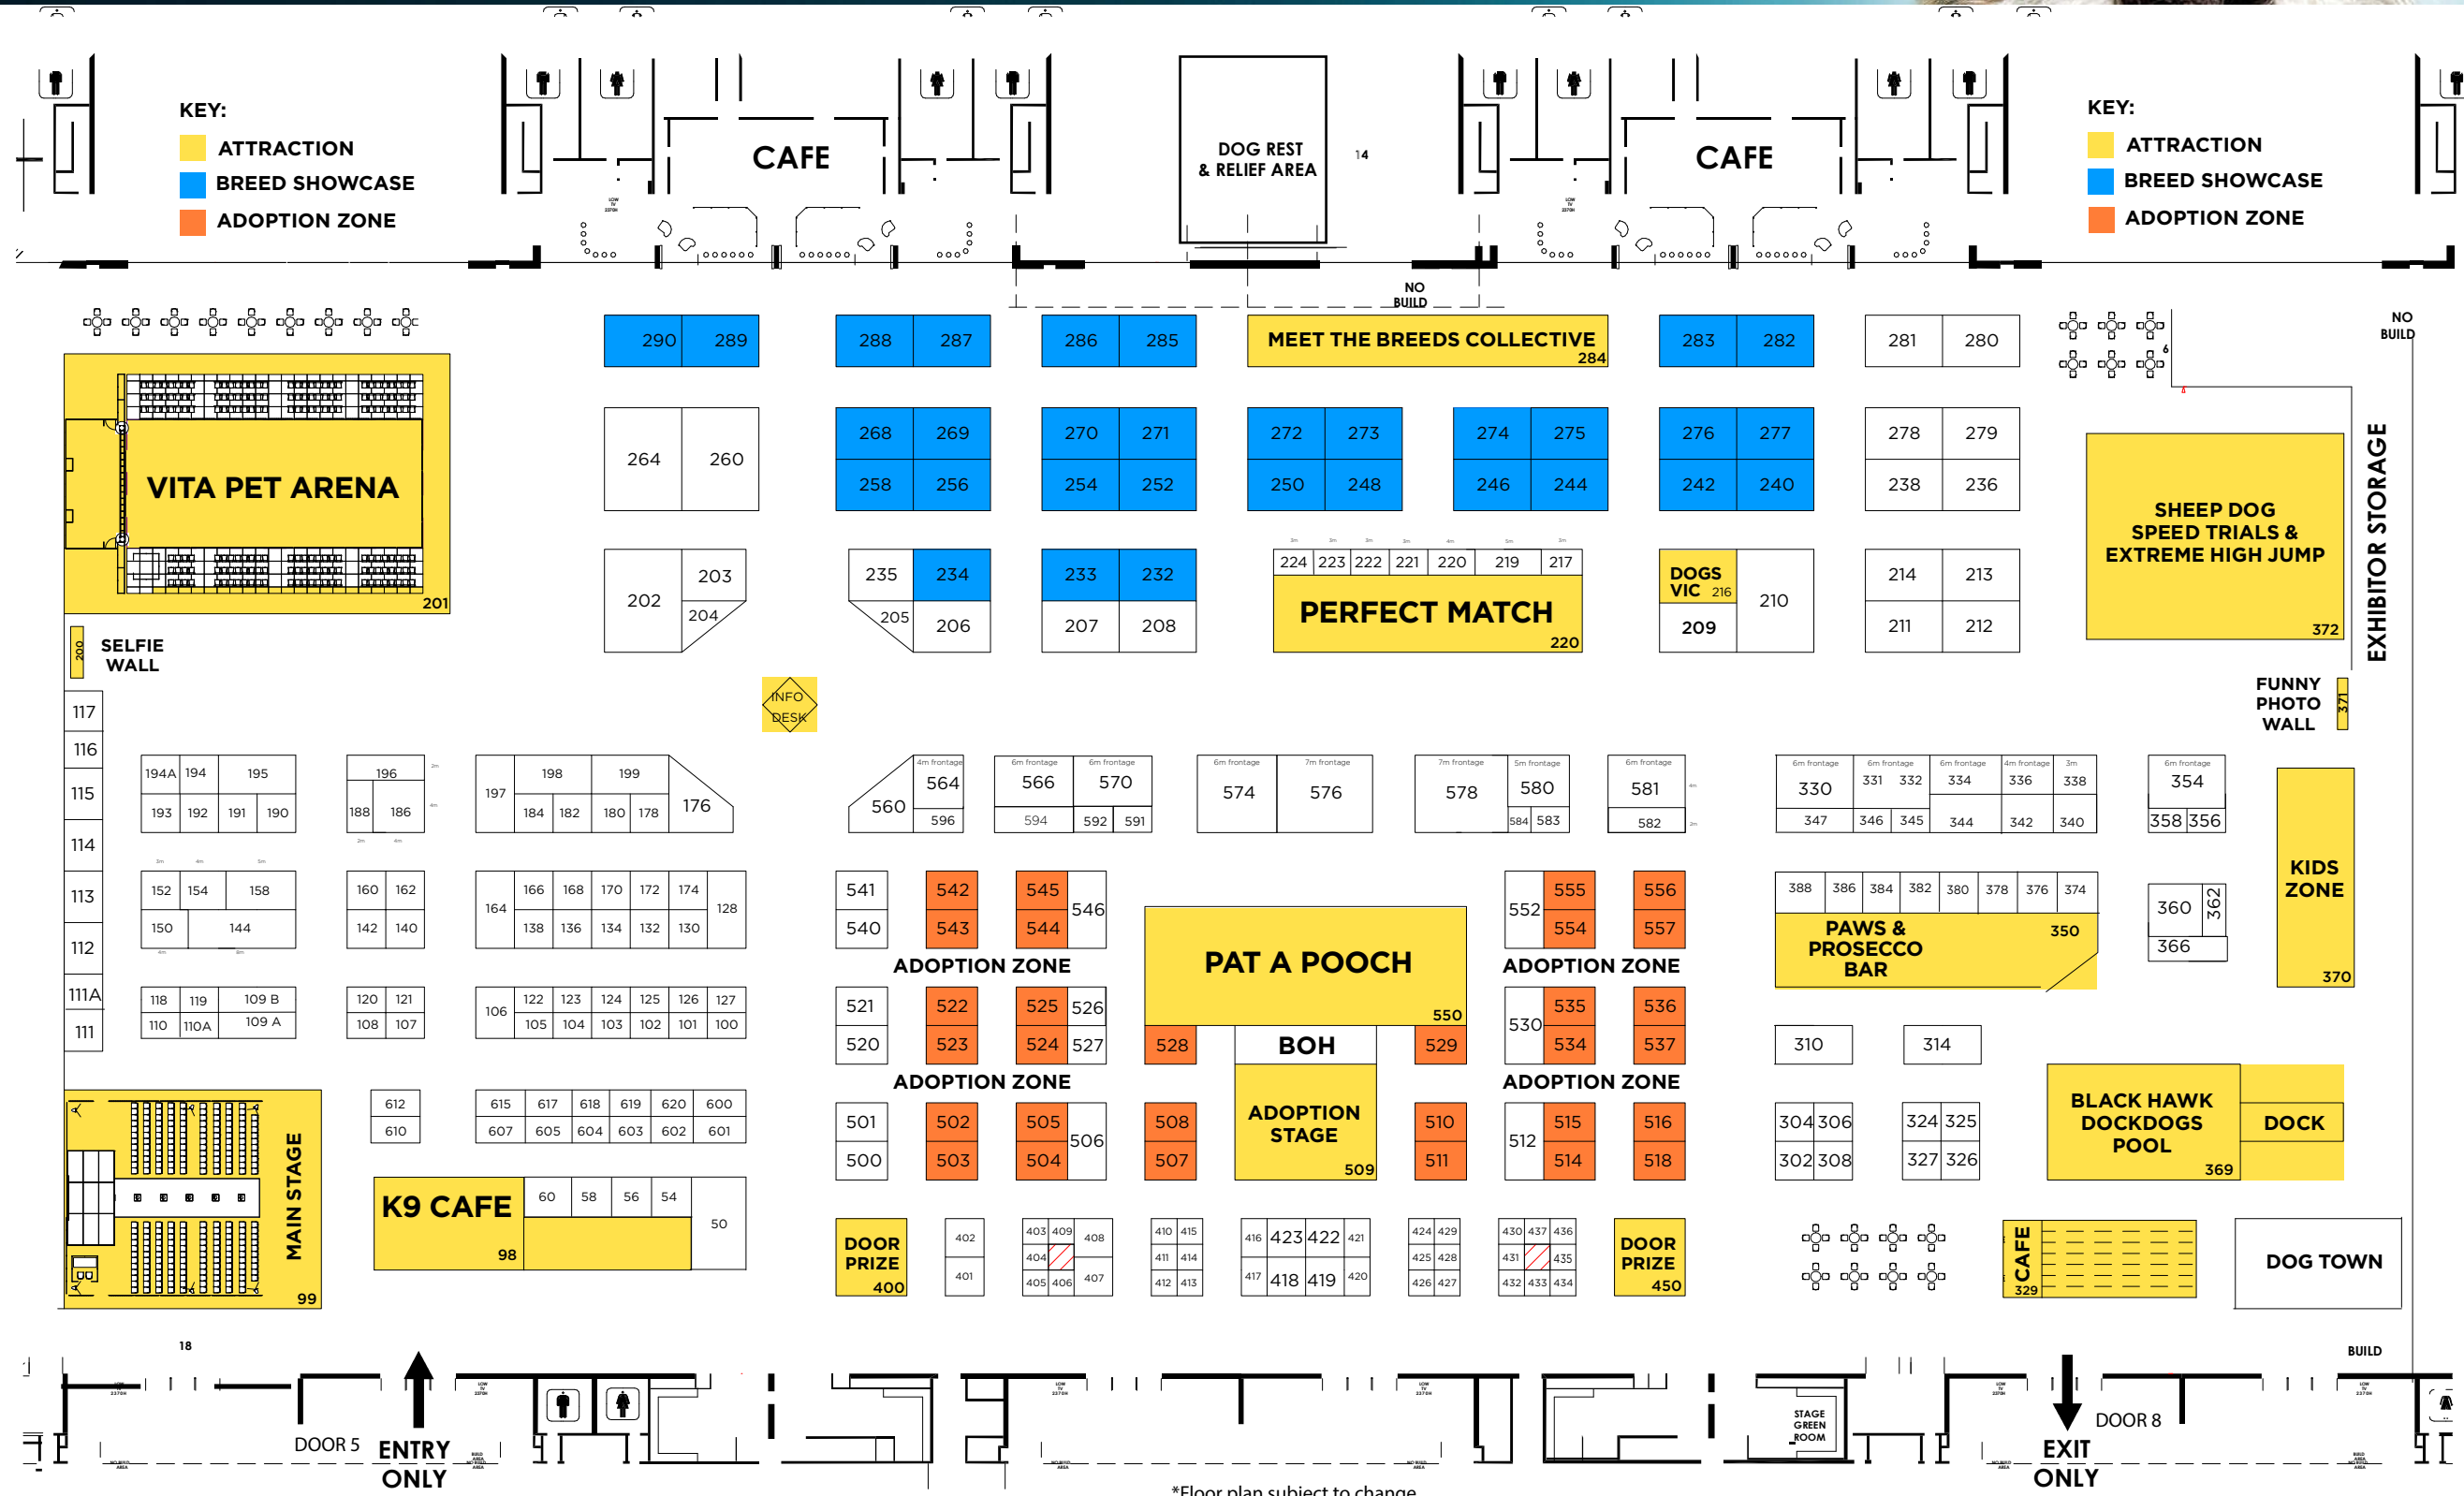

DOG LOVERS SHOW[®]

Melbourne 2022 Floor Plan

*Floor plan subject to change

2022 Sponsors & Partners

DOG LOVERS SHOW[®]
Fri 14 - Sun 16 October 2022
 Melbourne Convention & Exhibition Centre