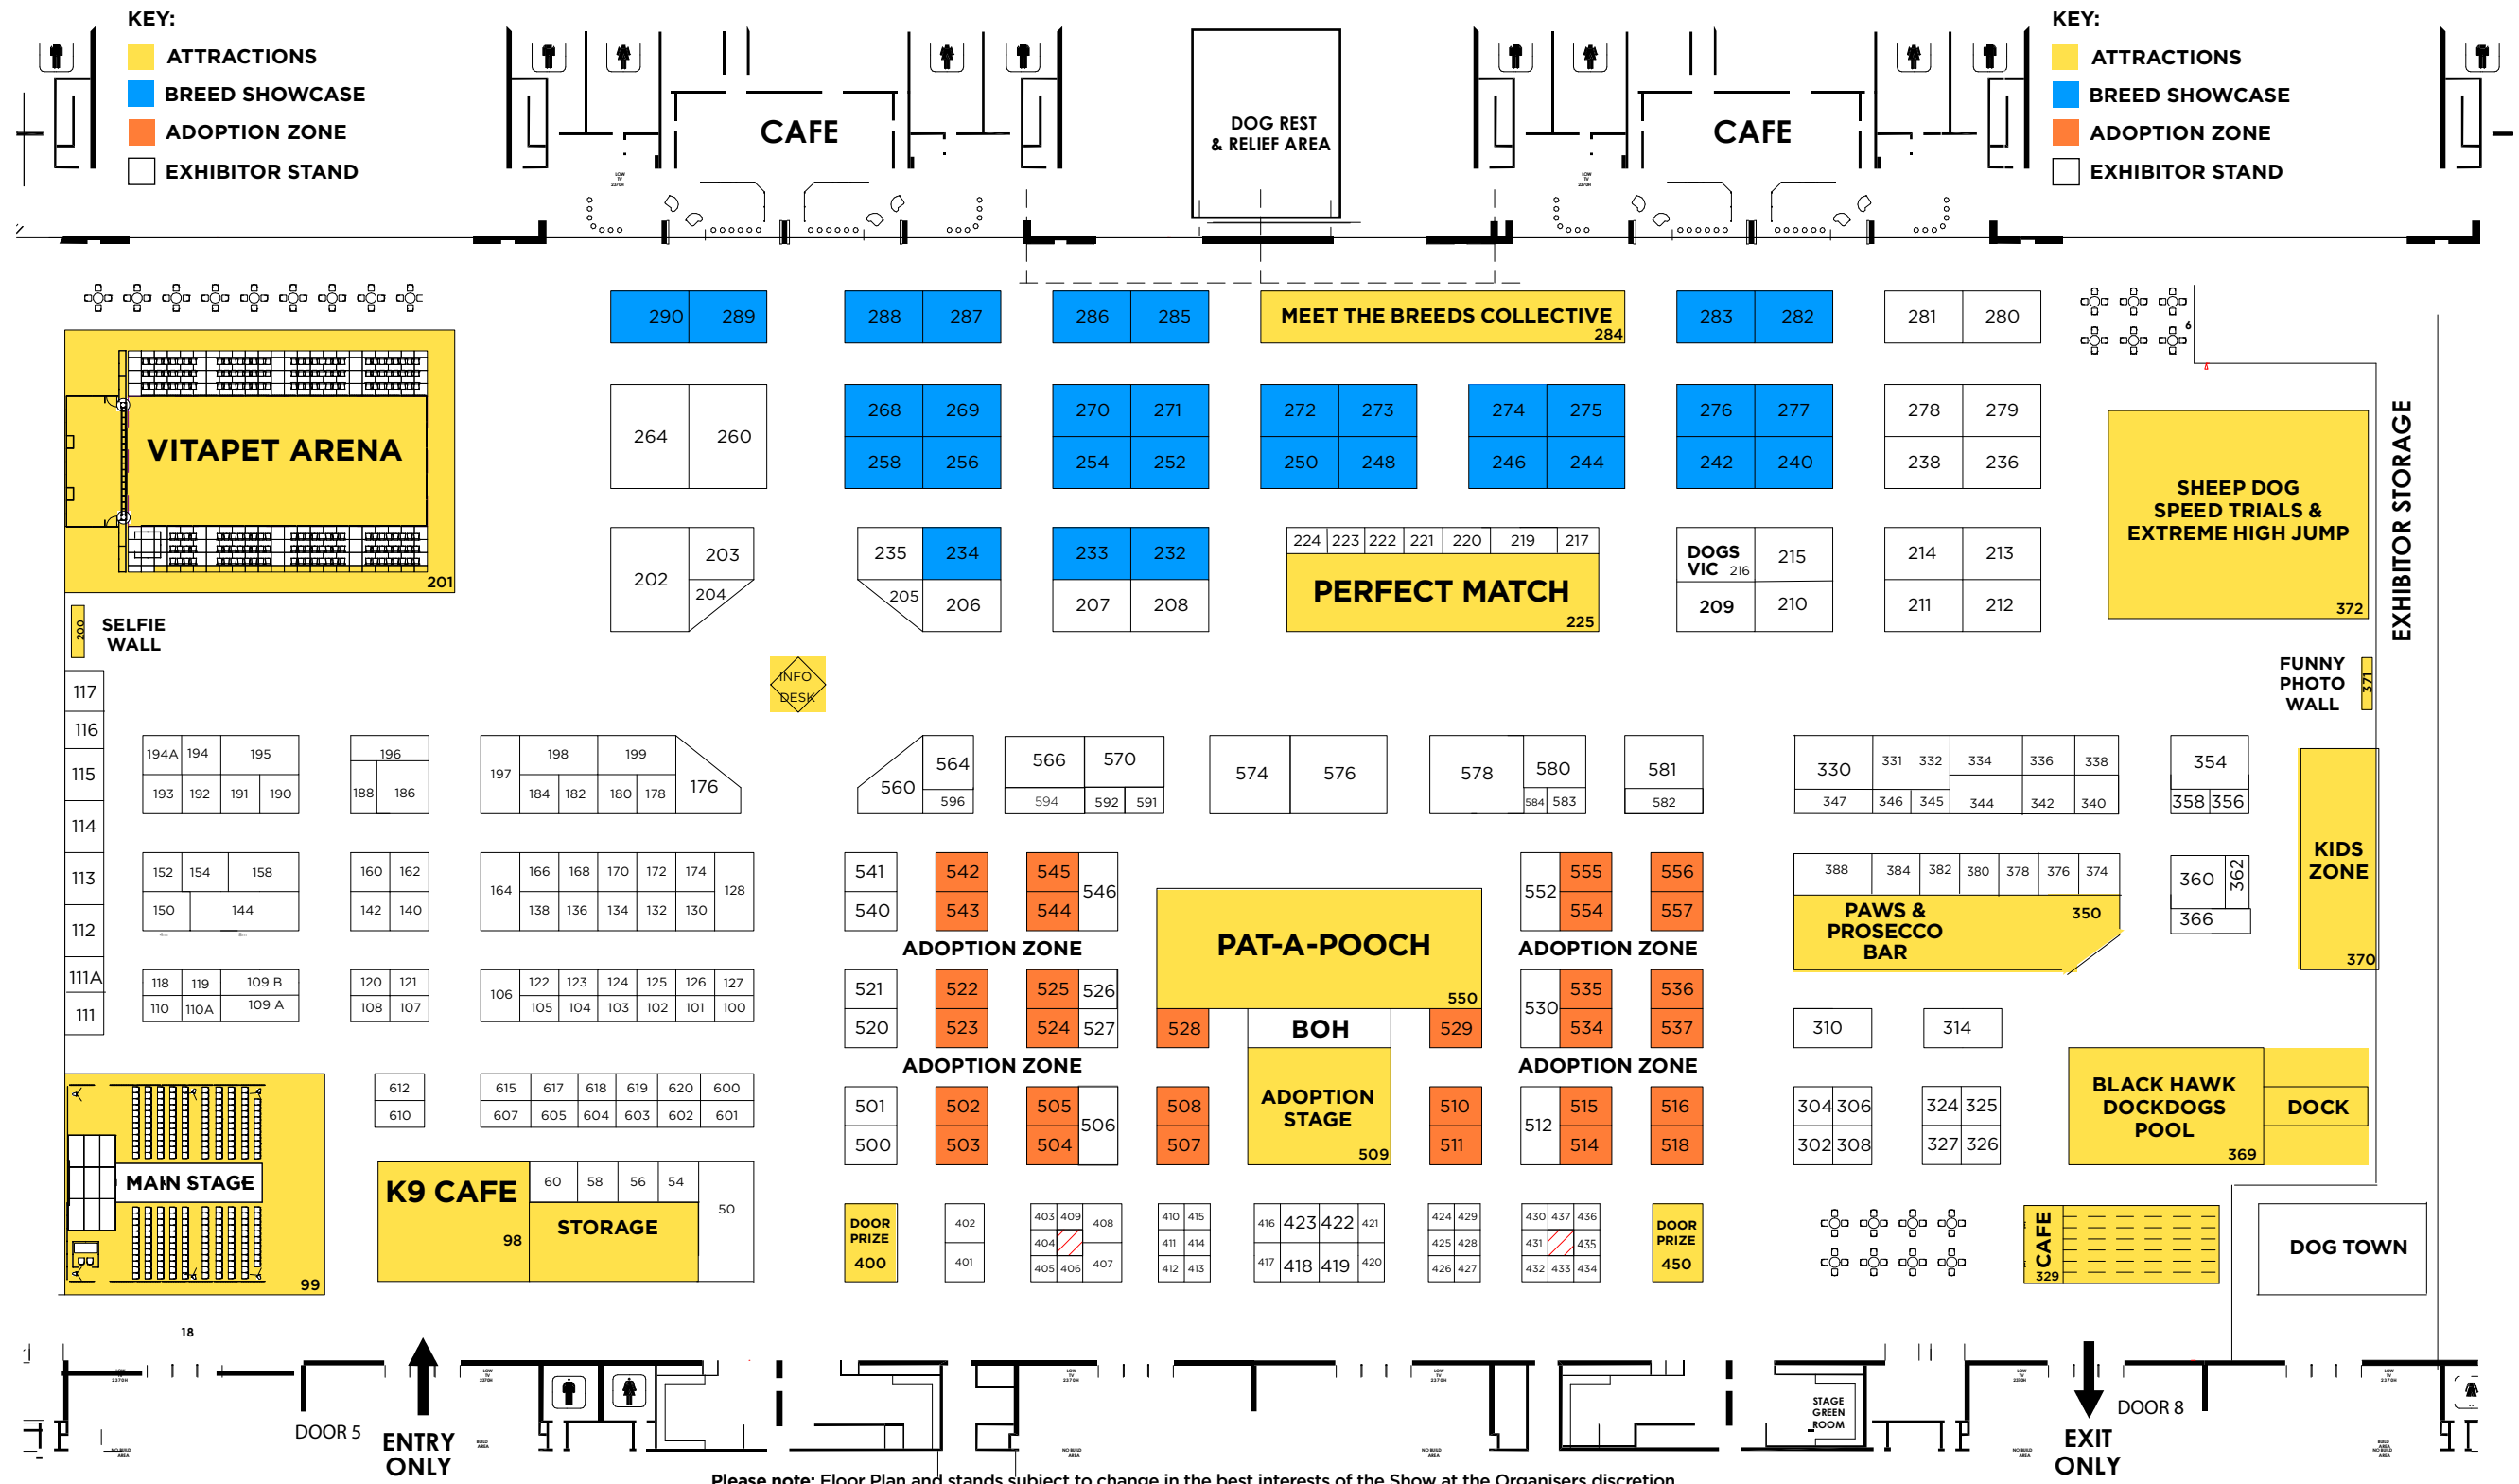

DOG LOVERS SHOW[®]

Melbourne 2022 Floor Plan

2022 Sponsors & Partners

Fri 14 - Sun 16
 October 2022
 Melbourne Convention & Exhibition Centre