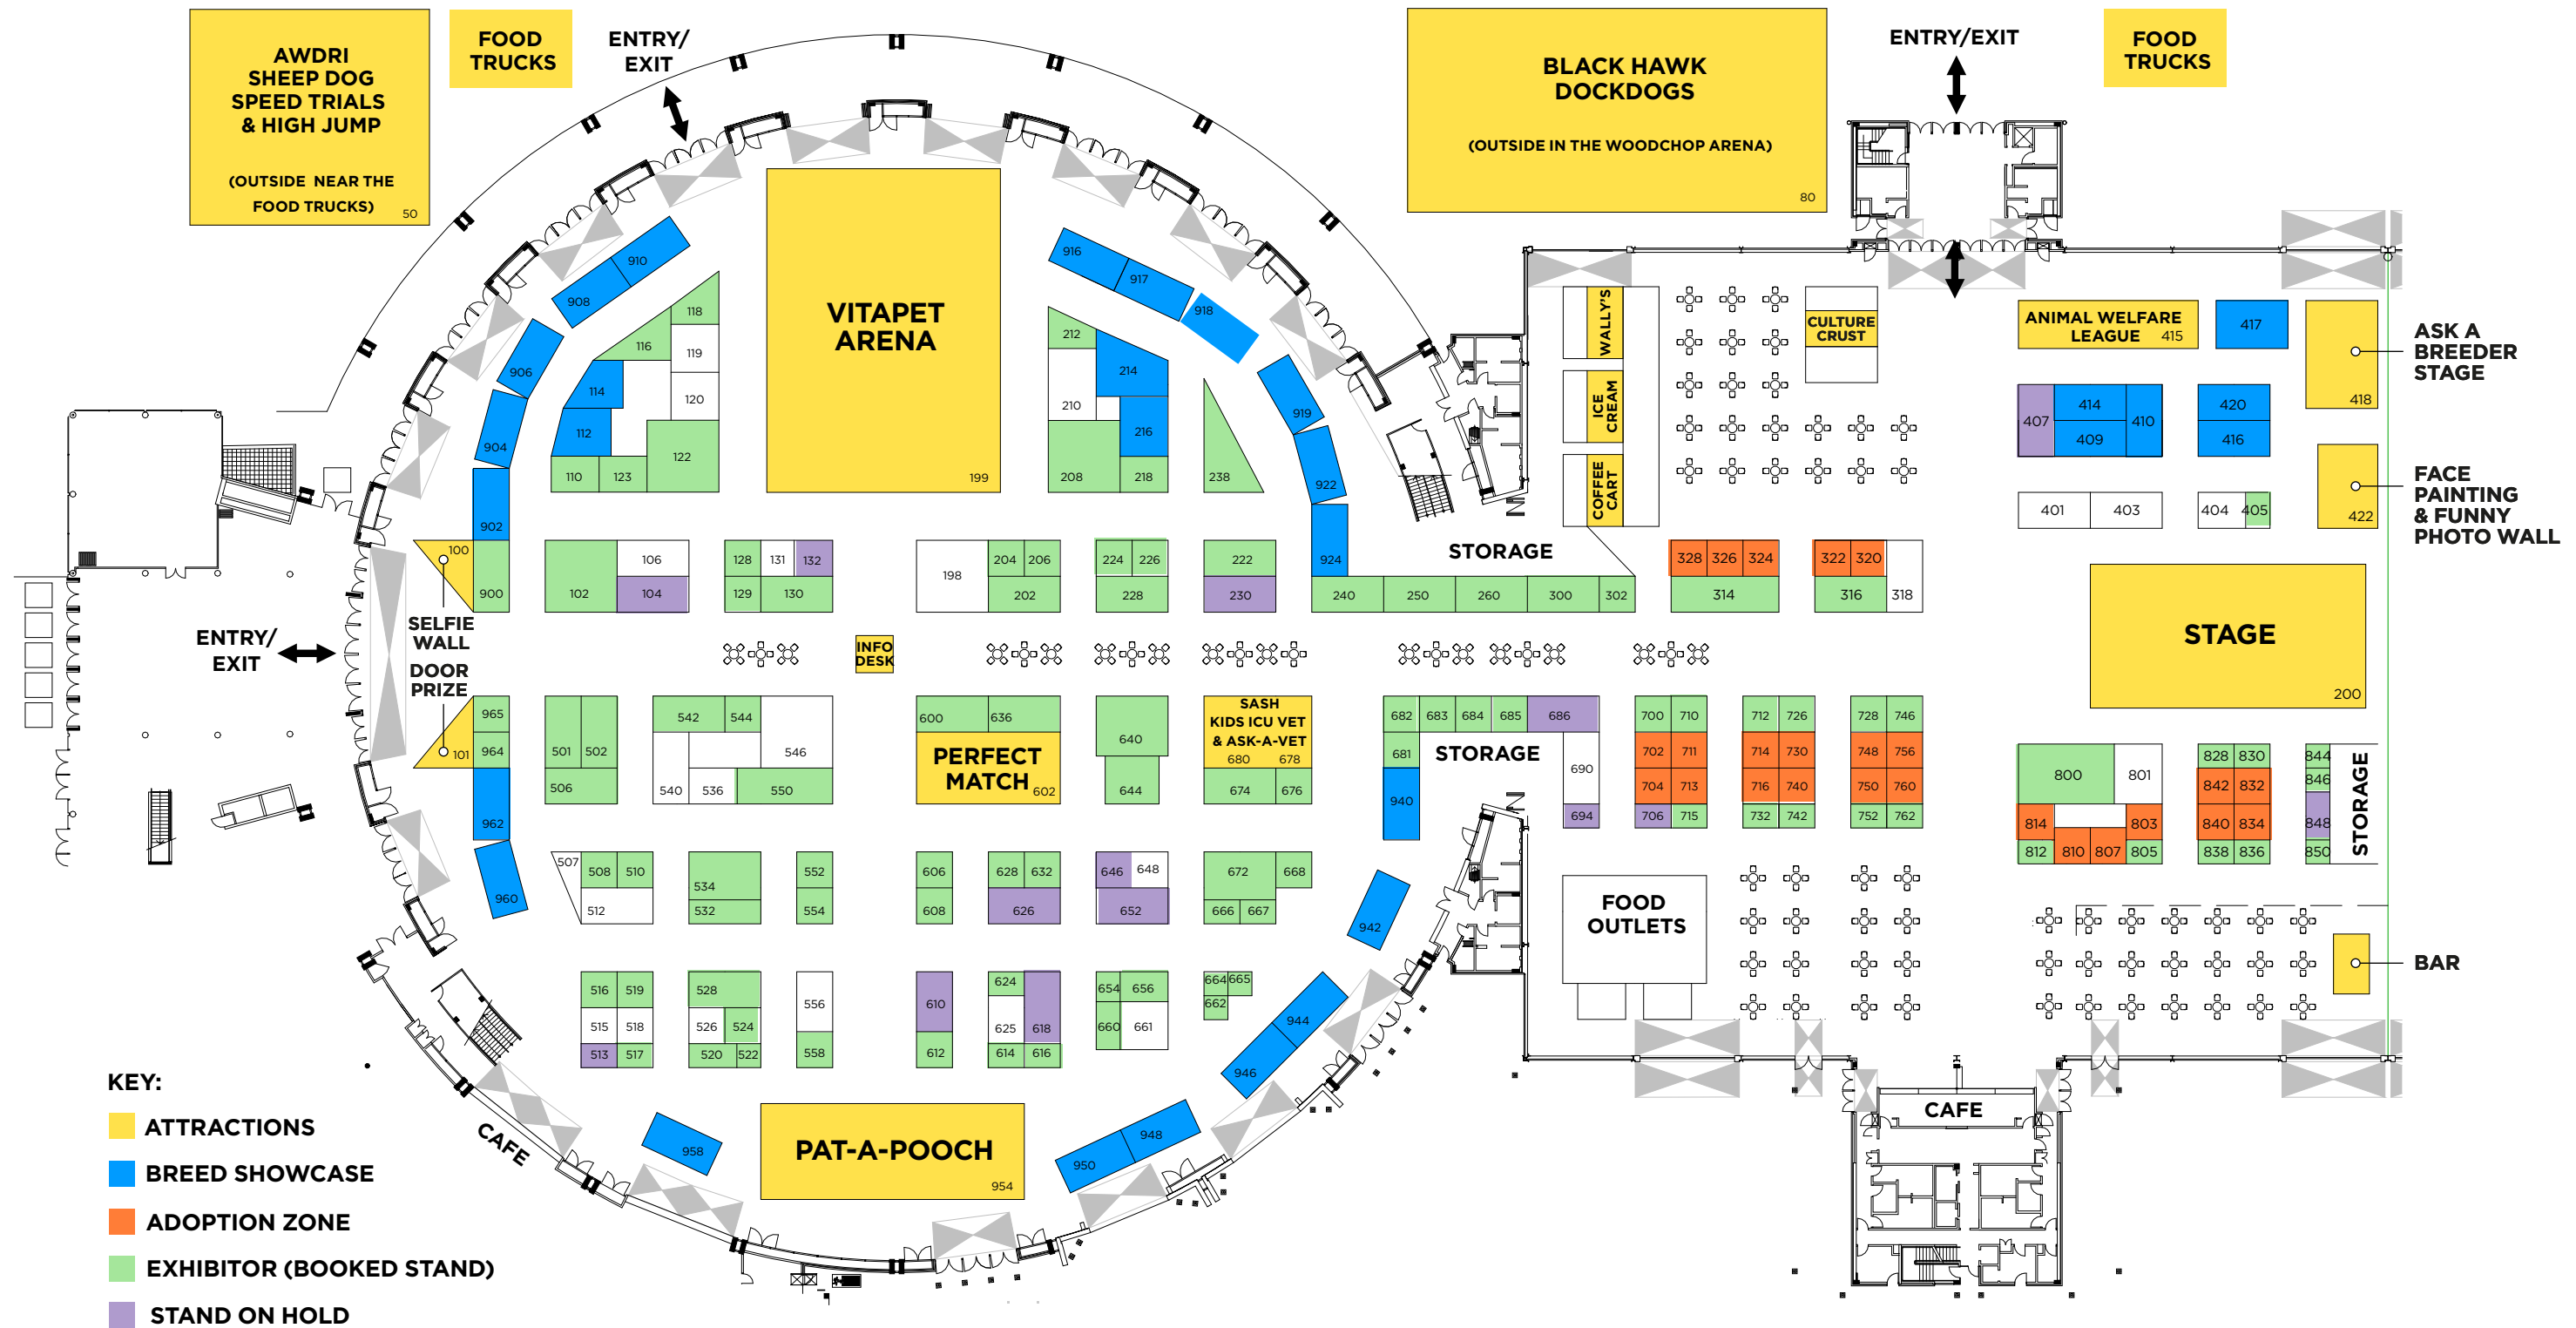

DOG LOVERS SHOW[®]

Sydney 2022 Floor Plan

Please note: All stands are priced at \$490 per square metre plus GST.
Floor Plan and stands subject to change in the best interests of the Show at the Organisers discretion.