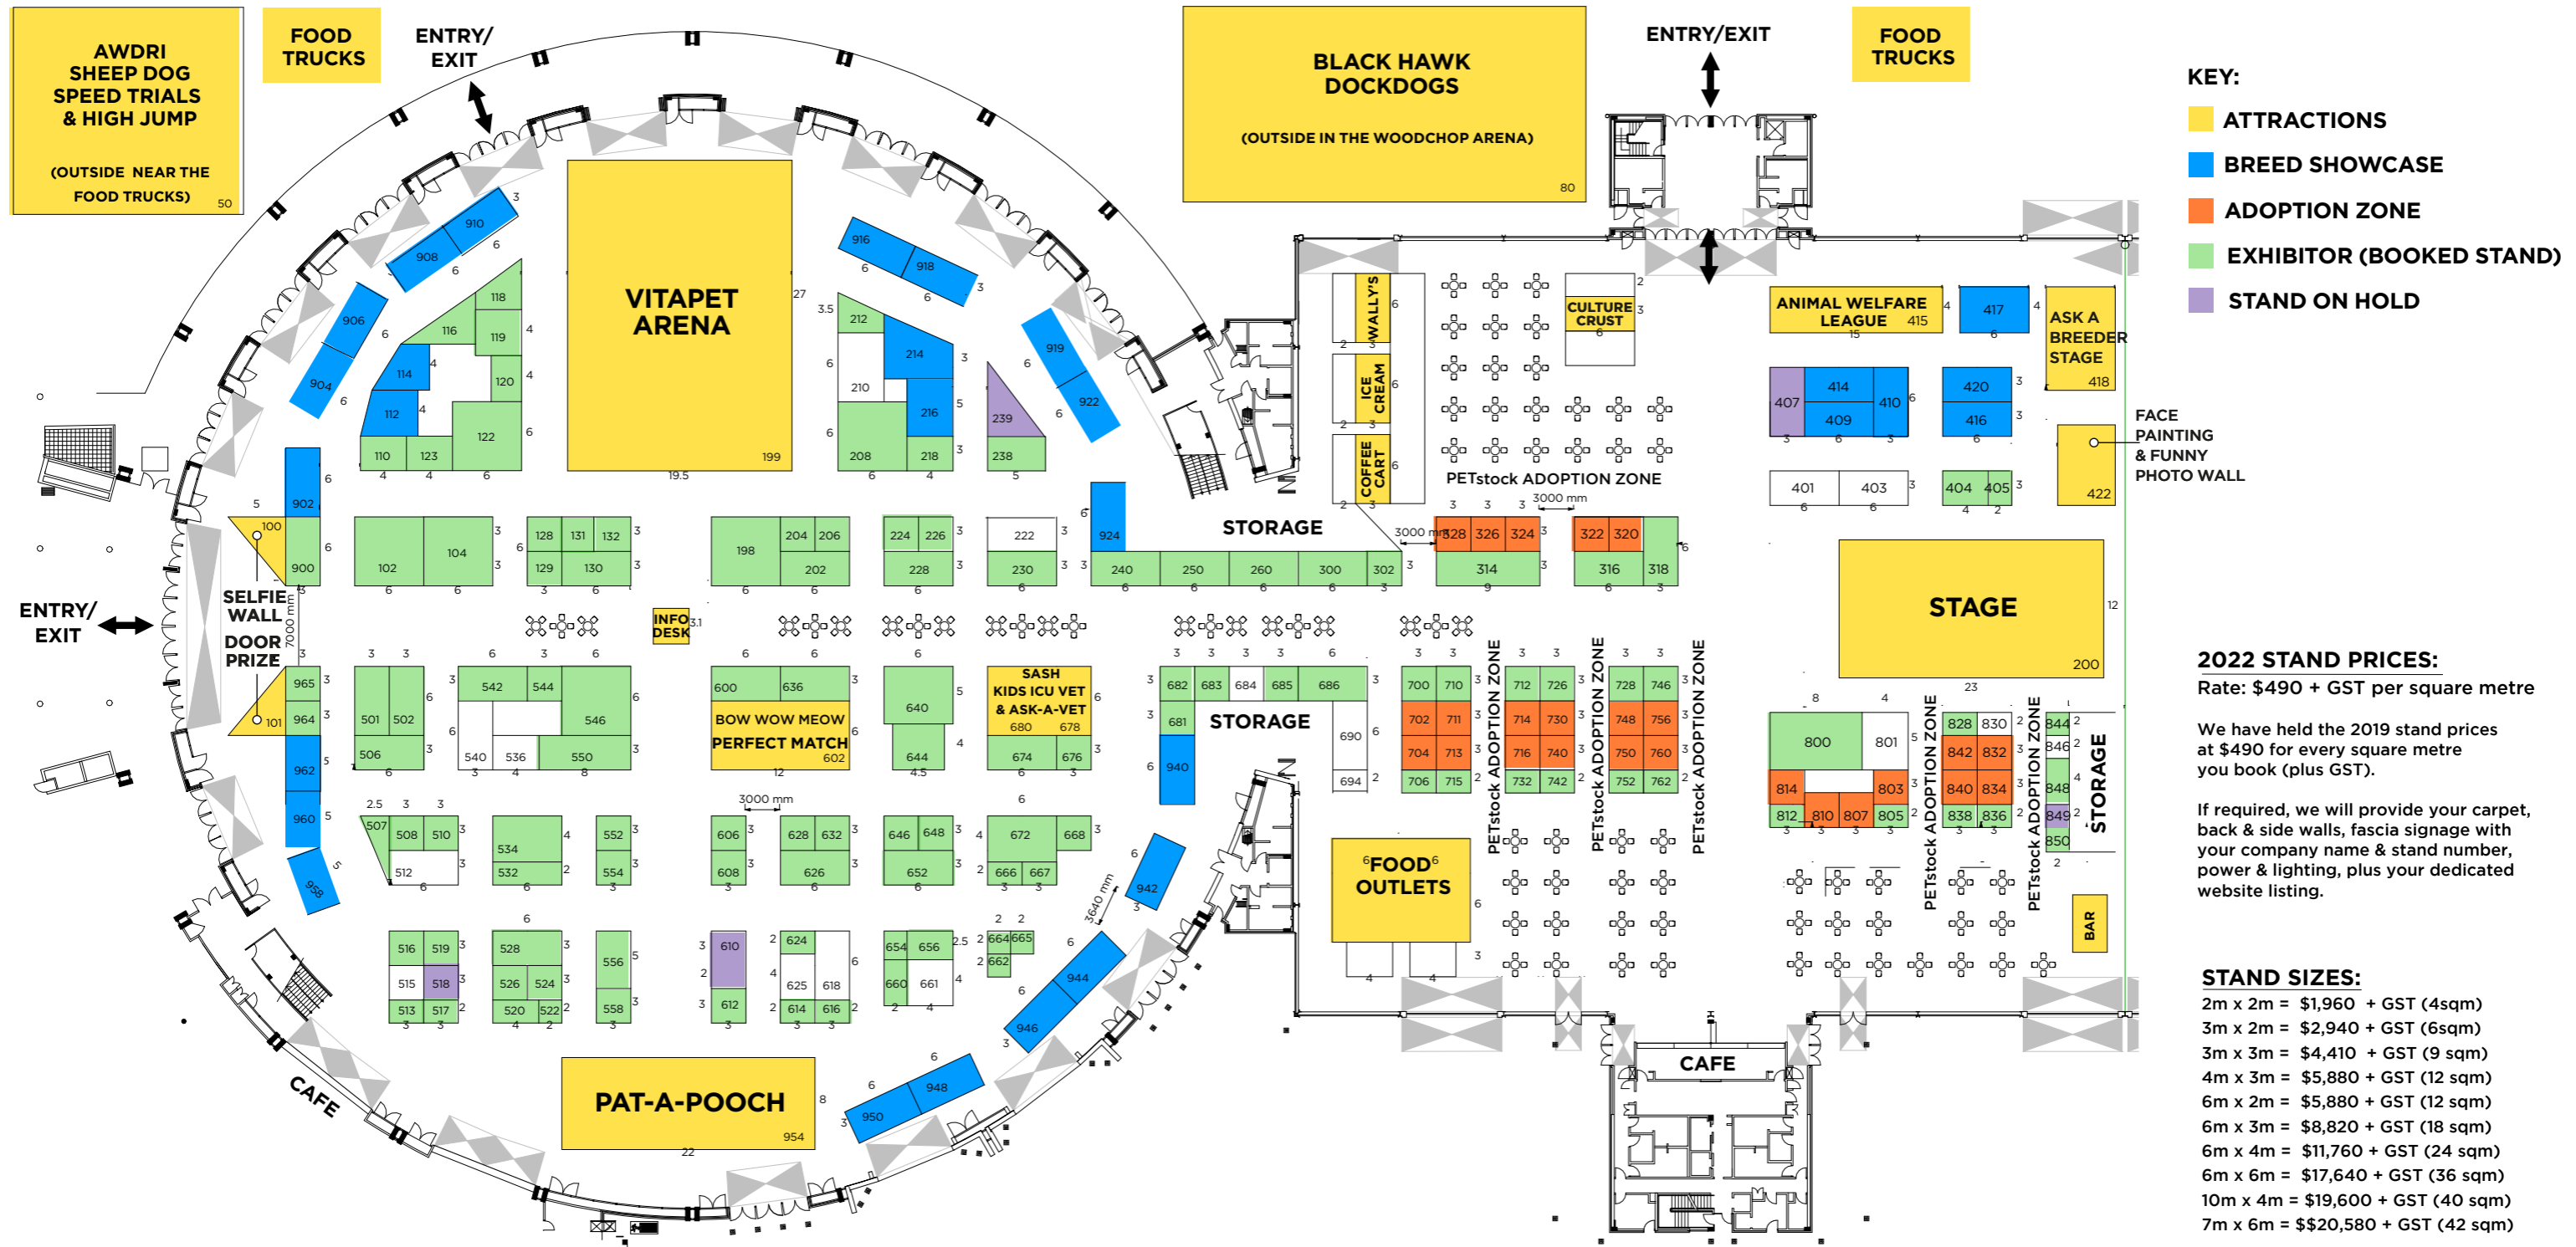

# DOG LOVERS SHOW

## Sydney 2022 Floor Plan

Please note: Floor Plan and stands subject to change in the best interests of the Show at the Organisers discretion. Floor plan created: 26 April 2022