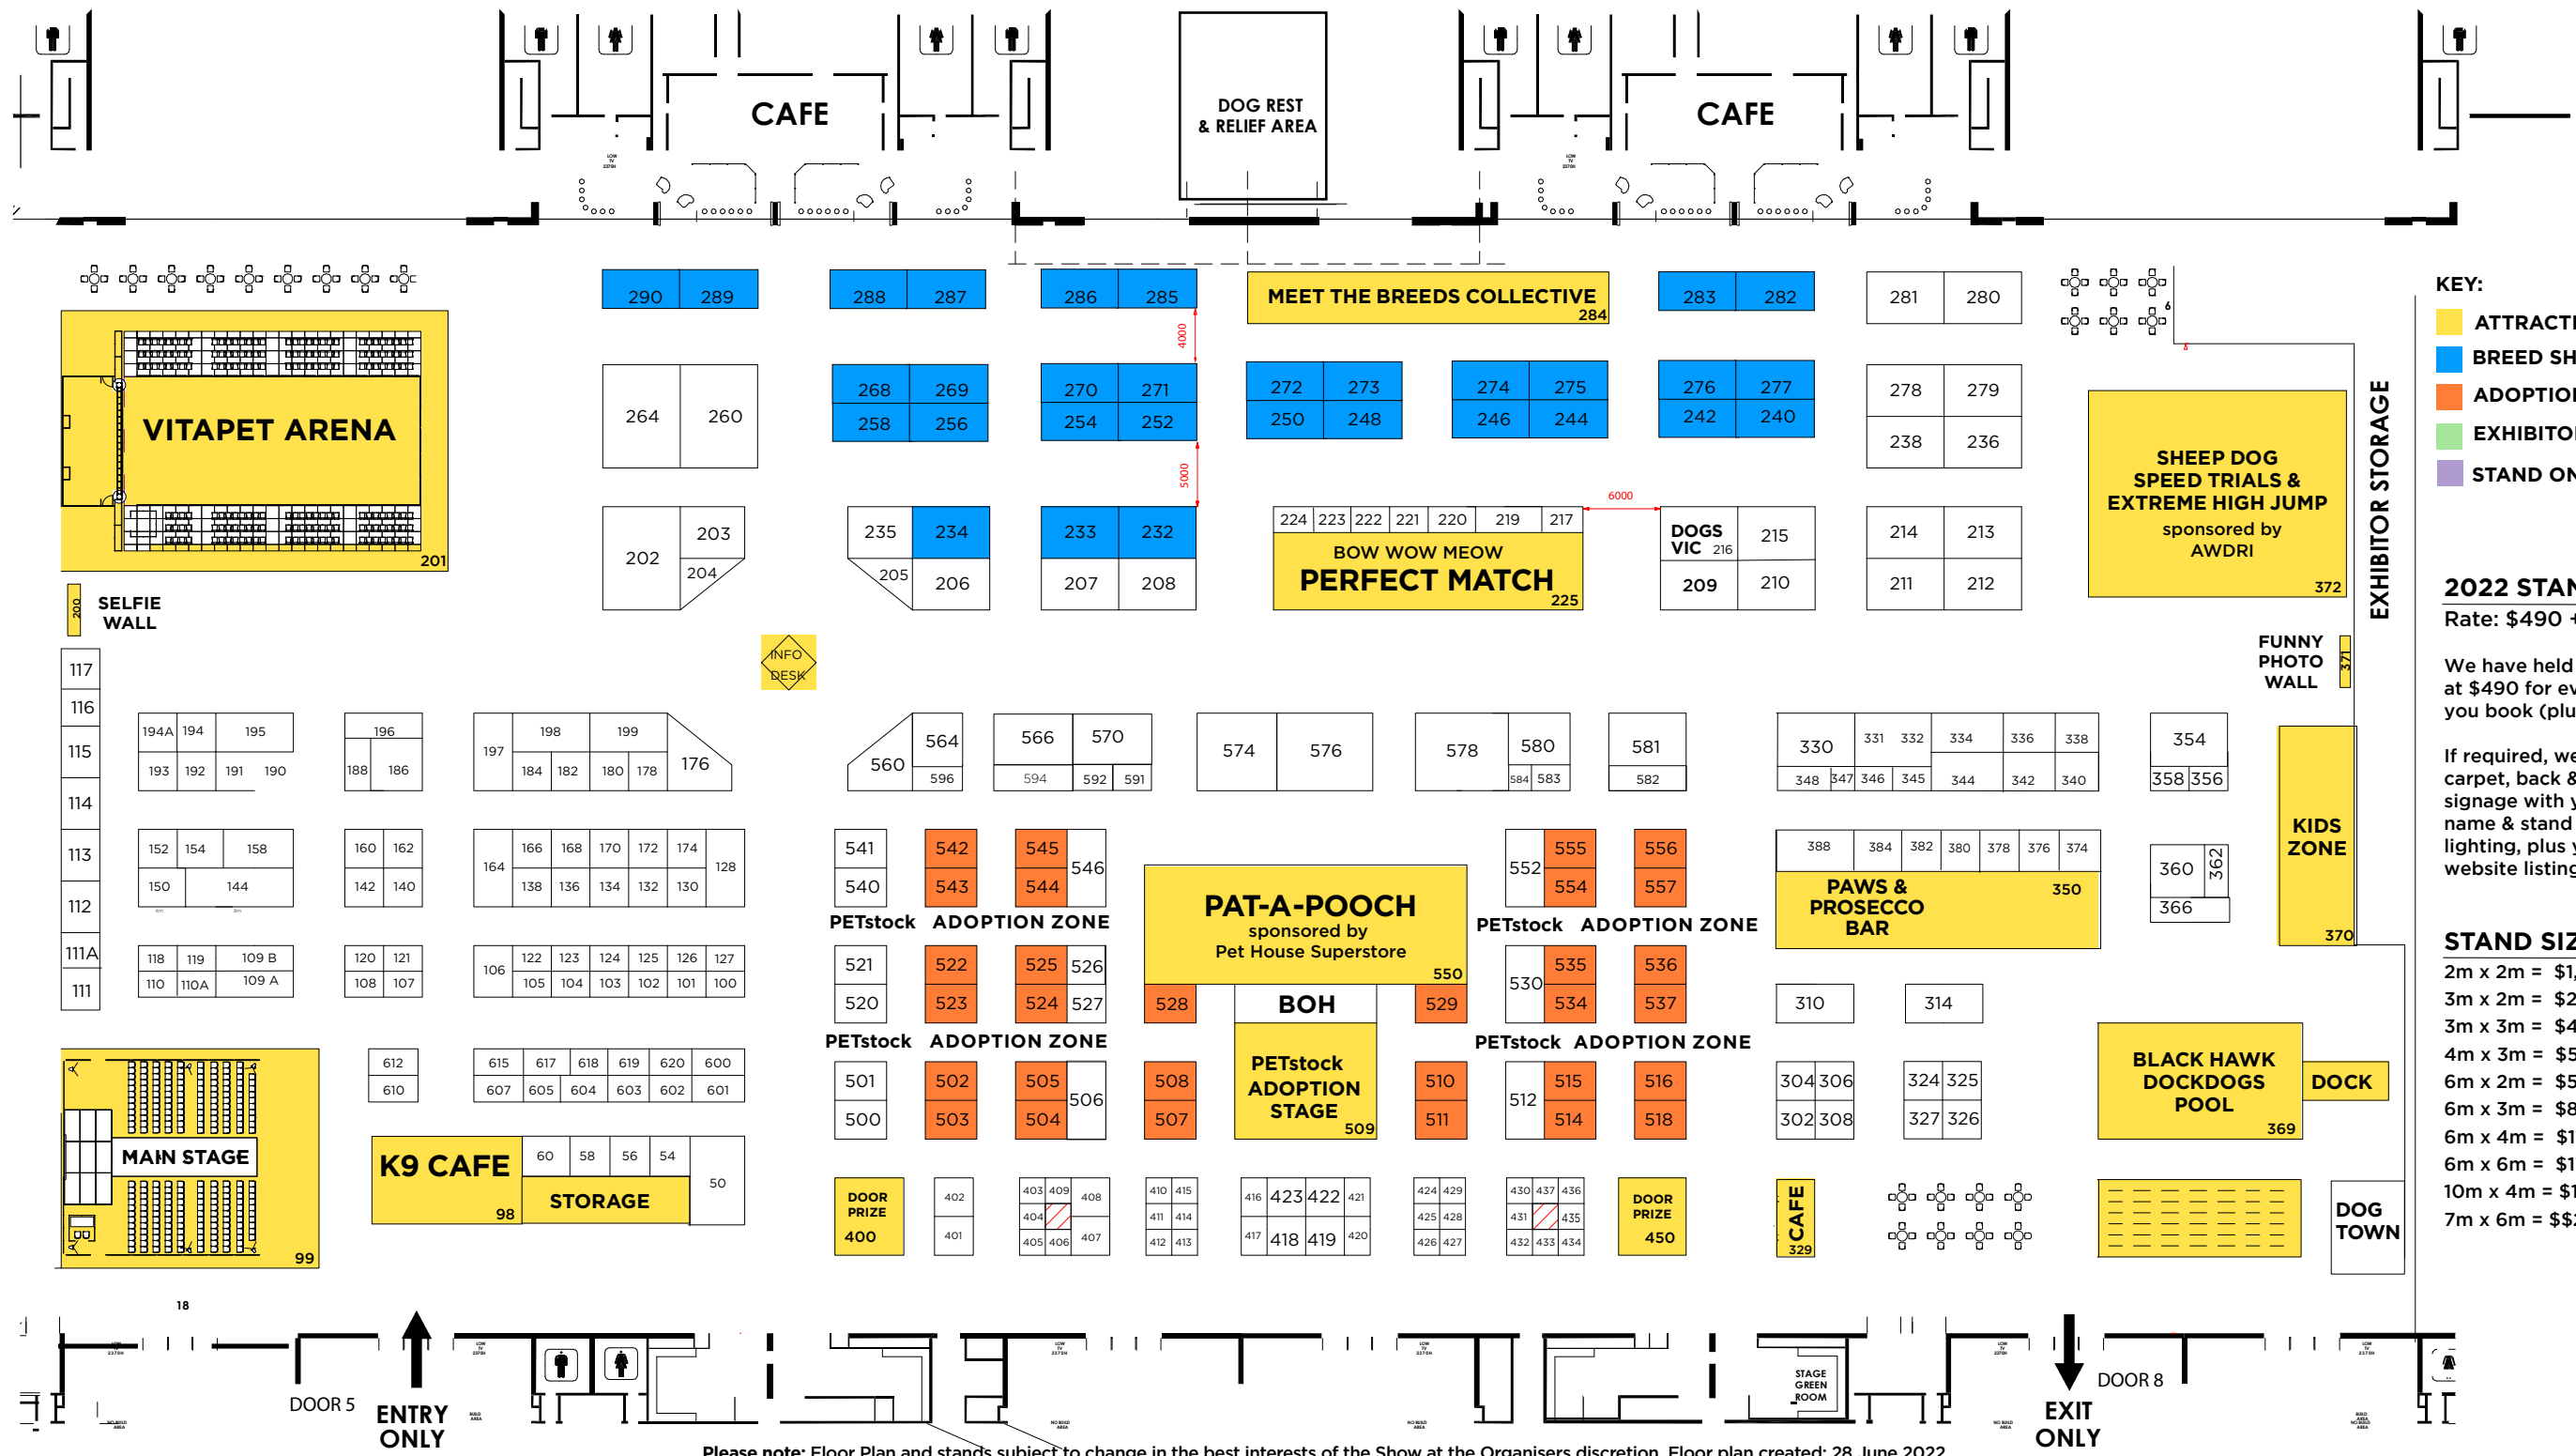

DOG LOVERS SHOW[®]

Melbourne 2022 Floor Plan

2022 Sponsors & Partners

Fri 14 - Sun 16
October 2022
Melbourne Convention & Exhibition Centre