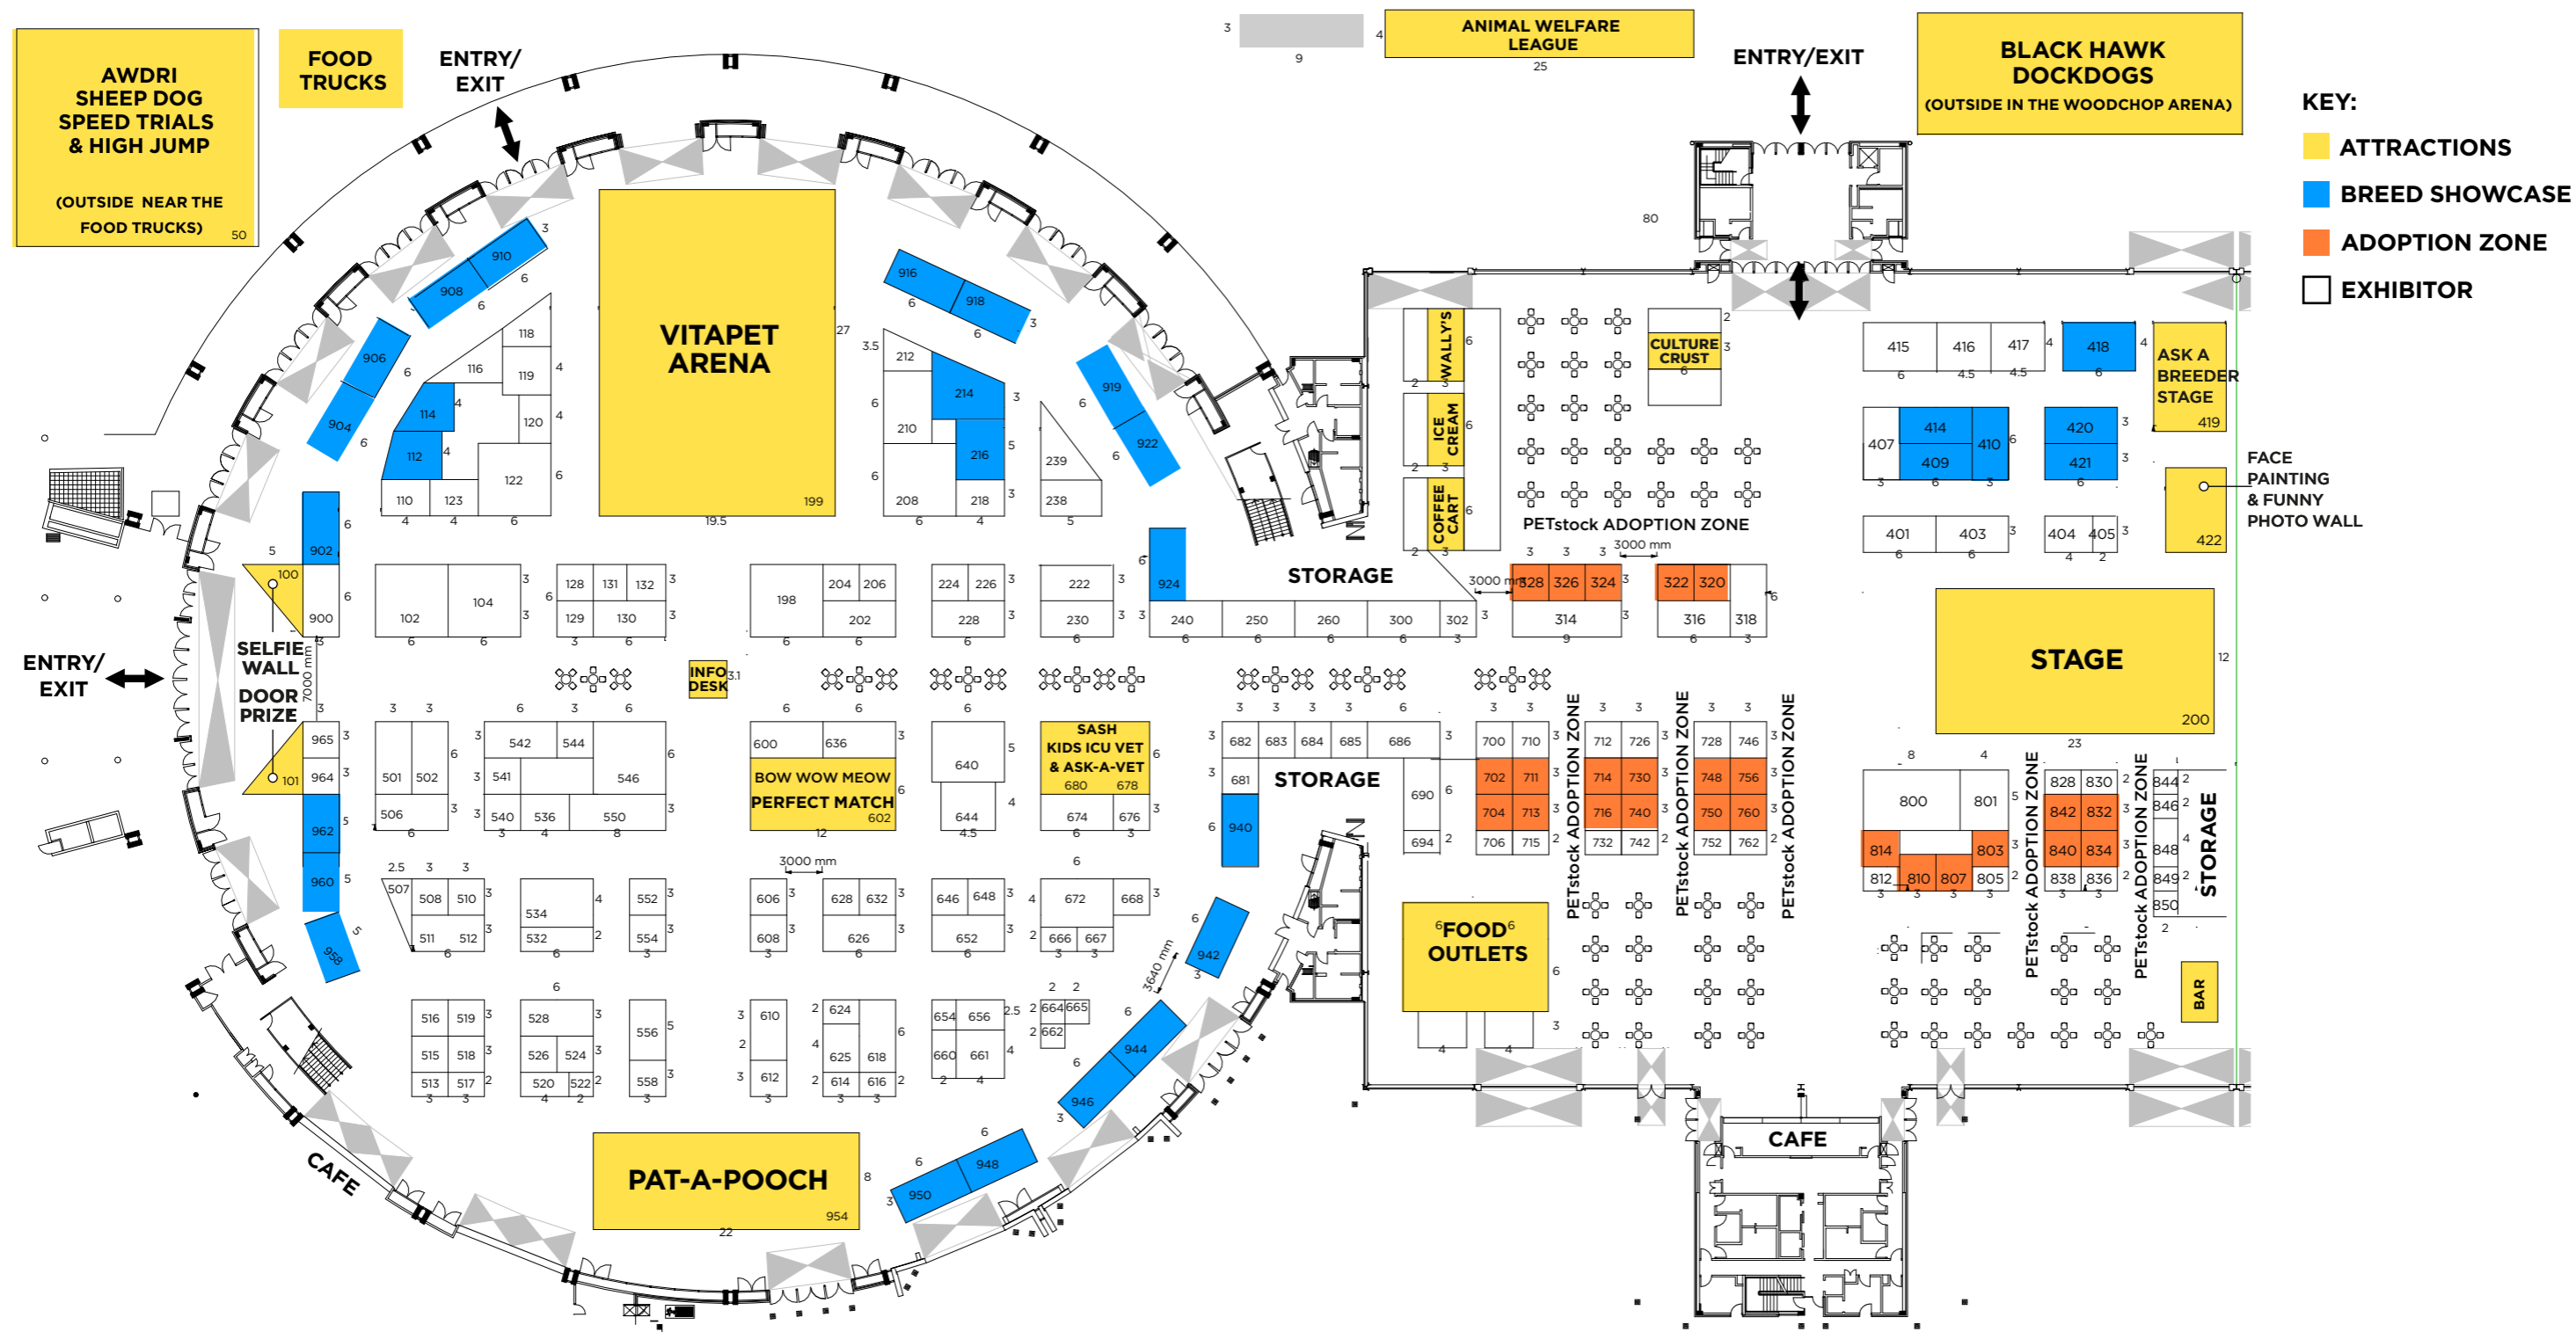

# DOG LOVERS SHOW

## Sydney 2022 Floor Plan

Please note: Floor Plan and stands subject to change in the best interests of the Show at the Organisers discretion. Floor plan created: 22 June 2022

2022 SPONSORS & PARTNERS

Sat 6 & Sun 7 August 2022  
Sydney Showground