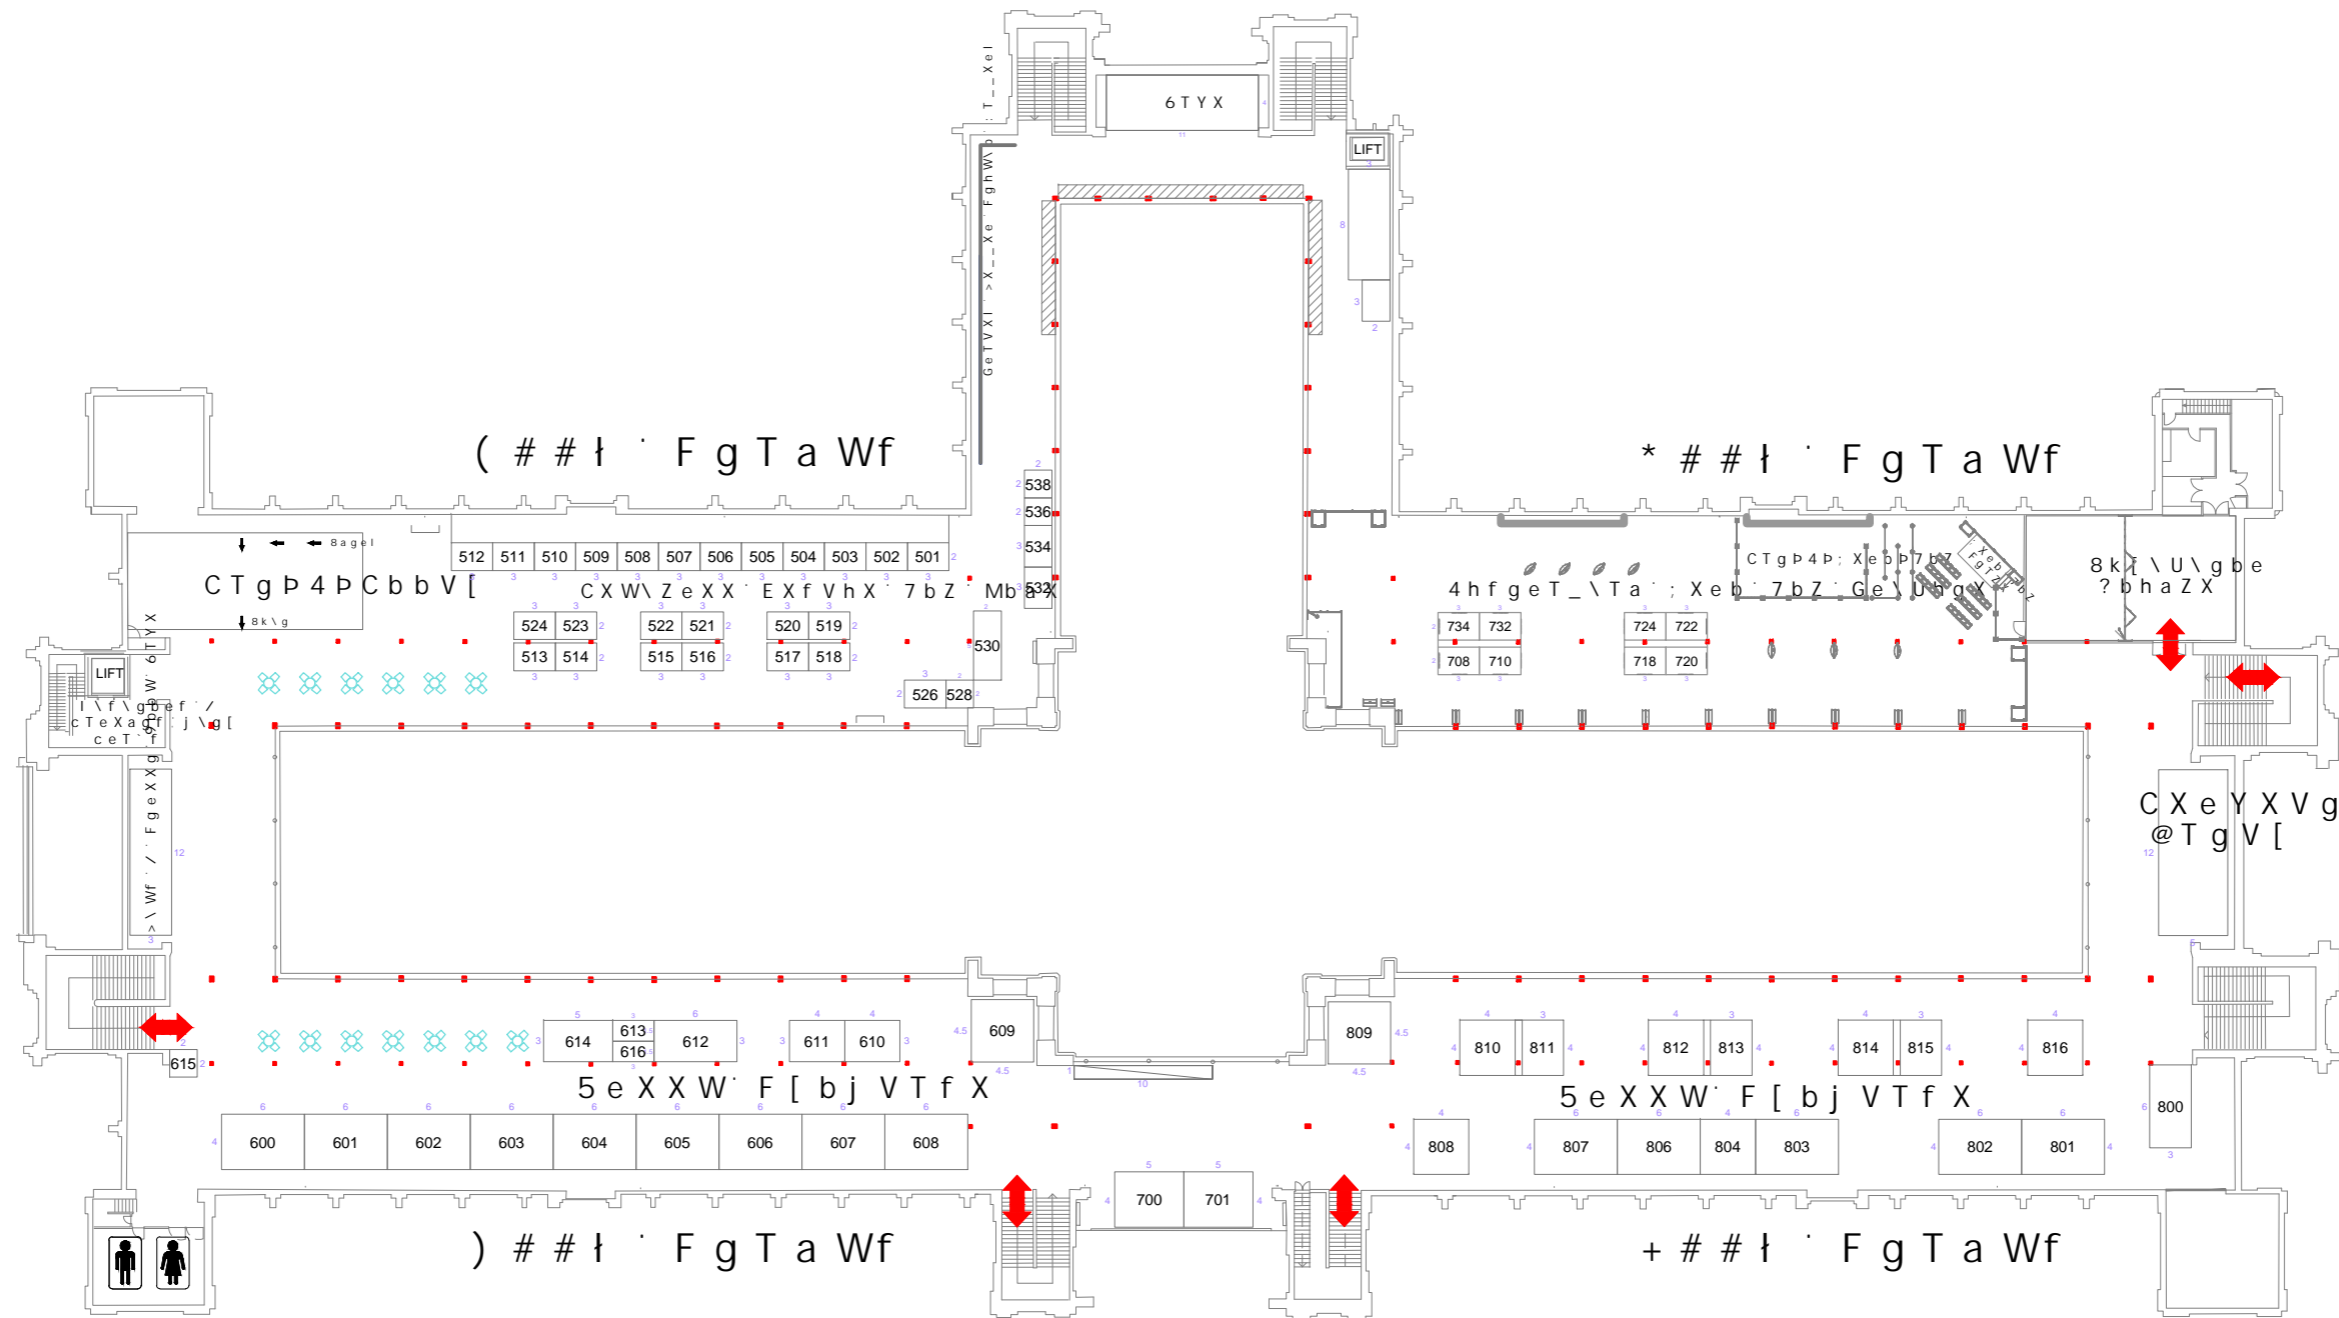

# DOG LOVERS SHOW Melbourne Floor Plan 2018

ORGANISED BY:  
EVENT  
MANAGEMENT  
INTERNATIONAL

Telephone: +61 3 9696 9961  
Website: www.eventmi.com.au

**STAND PRICES** Rate \$450 per square metre plus GST

## Upstairs Gallery Level

**LEGEND**

- = Breed Clubs
- = Feature Areas
- = Rescue Groups
- = Sold Stand
- = On Hold Stand

■ Please note pillar locations when booking stand

"B" = stands in Breed Showcase  
"RZ" = stands in Rescue Dog Zone