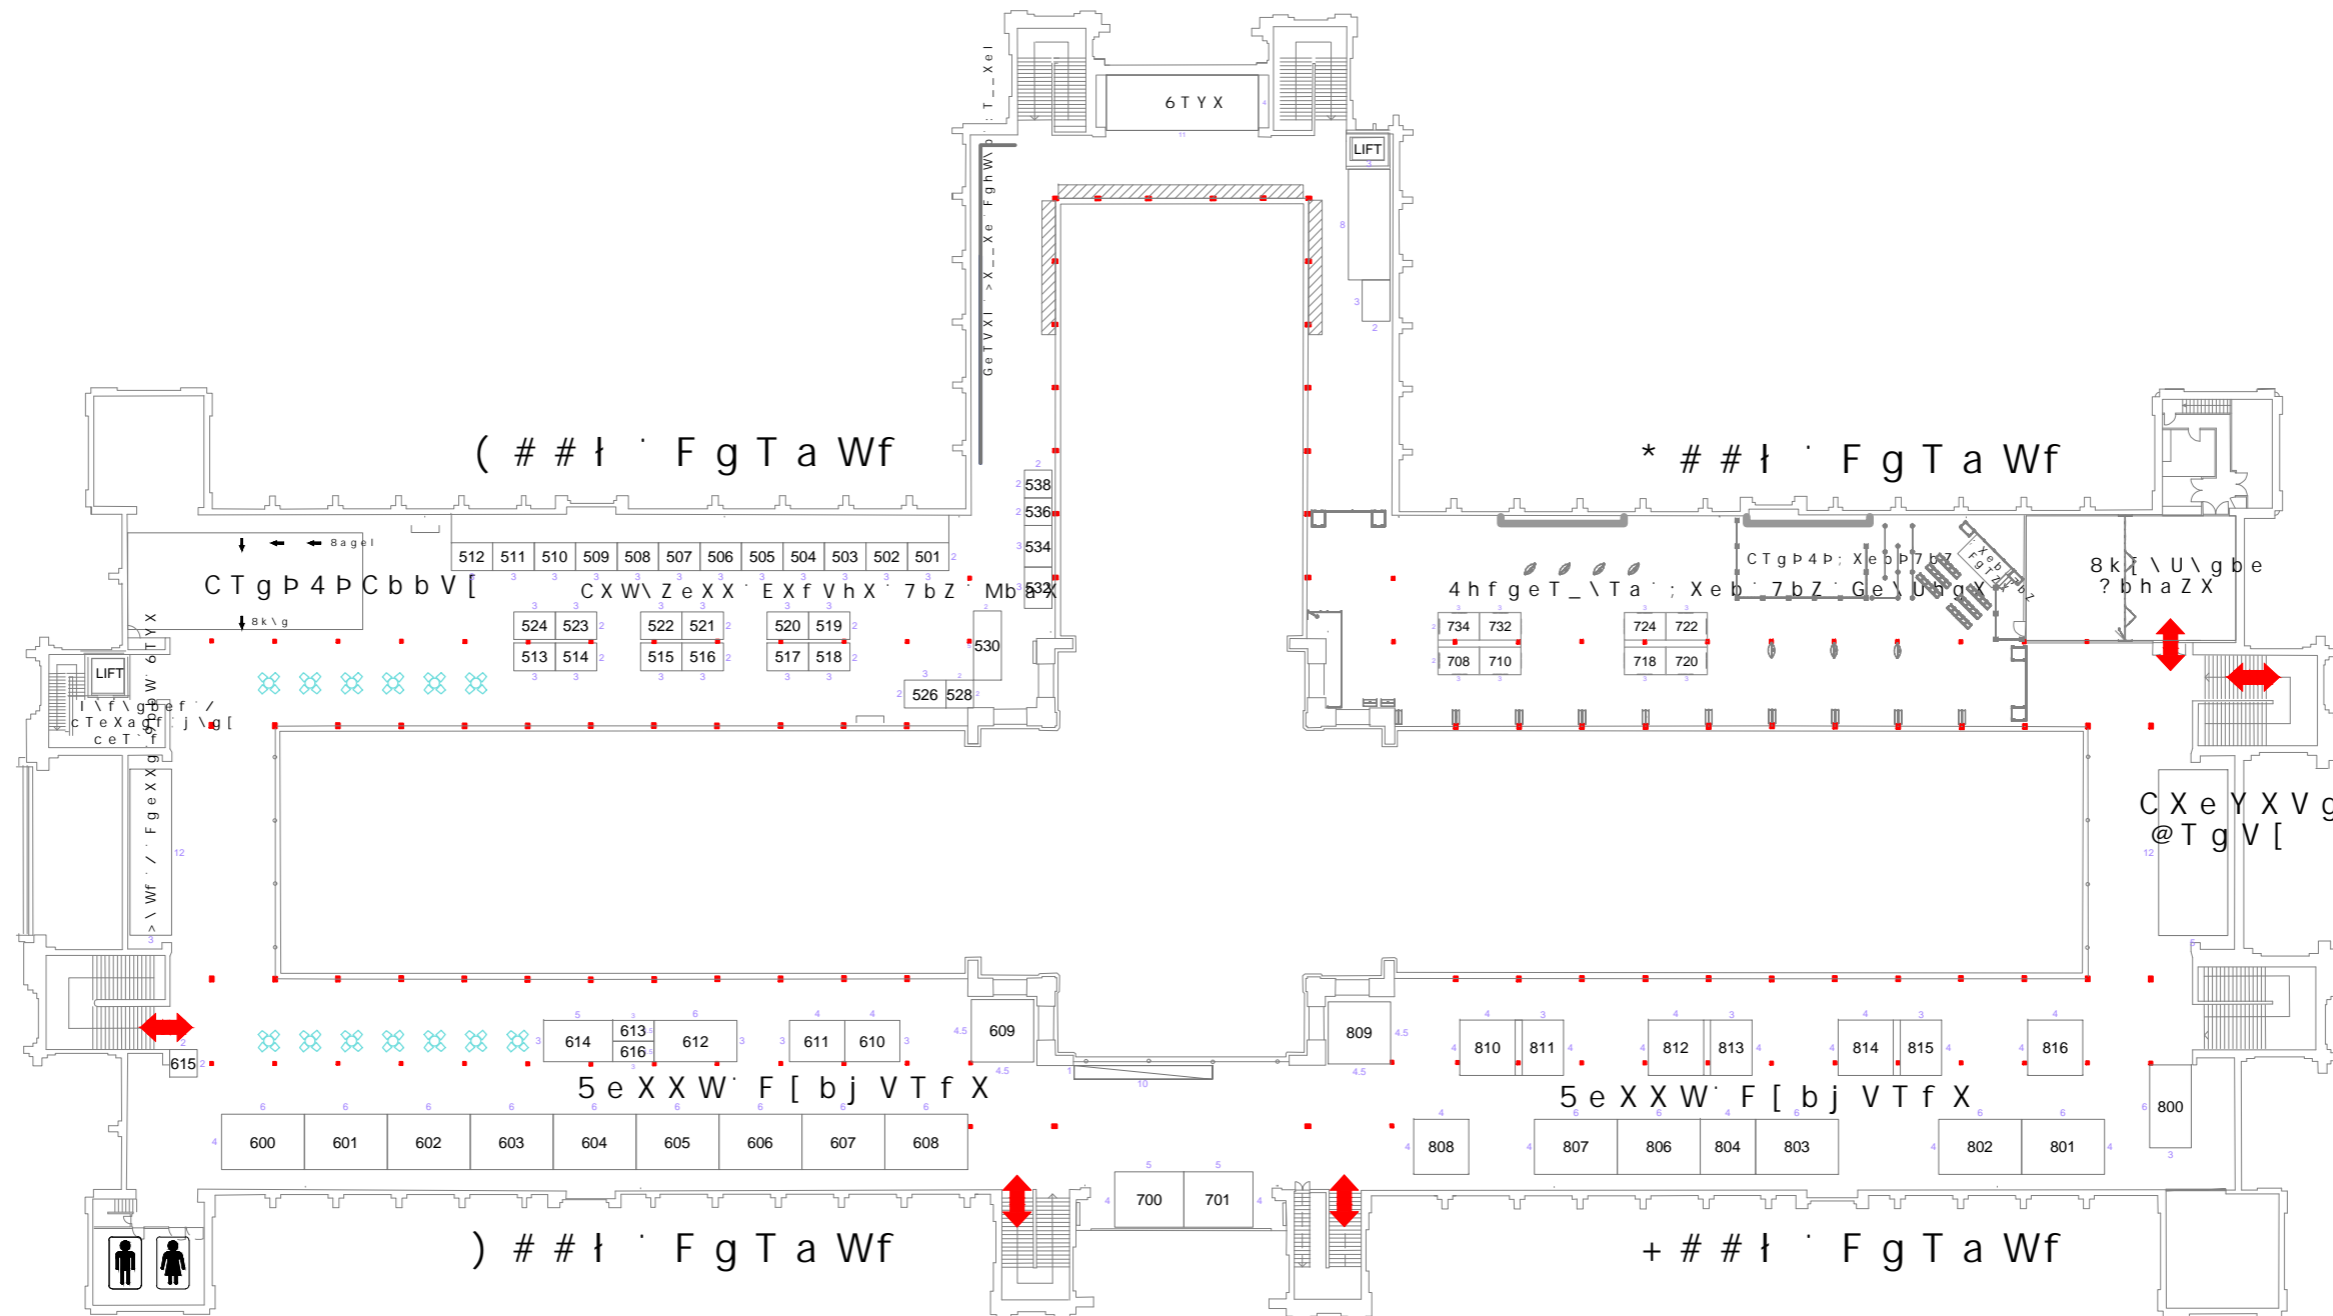

# DOG LOVERS SHOW Melbourne Floor Plan 2018

### LEGEND

- = Breed Clubs
- = Feature Areas
- = Rescue Groups
- = Sold Stand
- = On Hold Stand

■ Please note pillar locations when booking stand

"B" = stands in Breed Showcase  
"RZ" = stands in Rescue Dog Zone