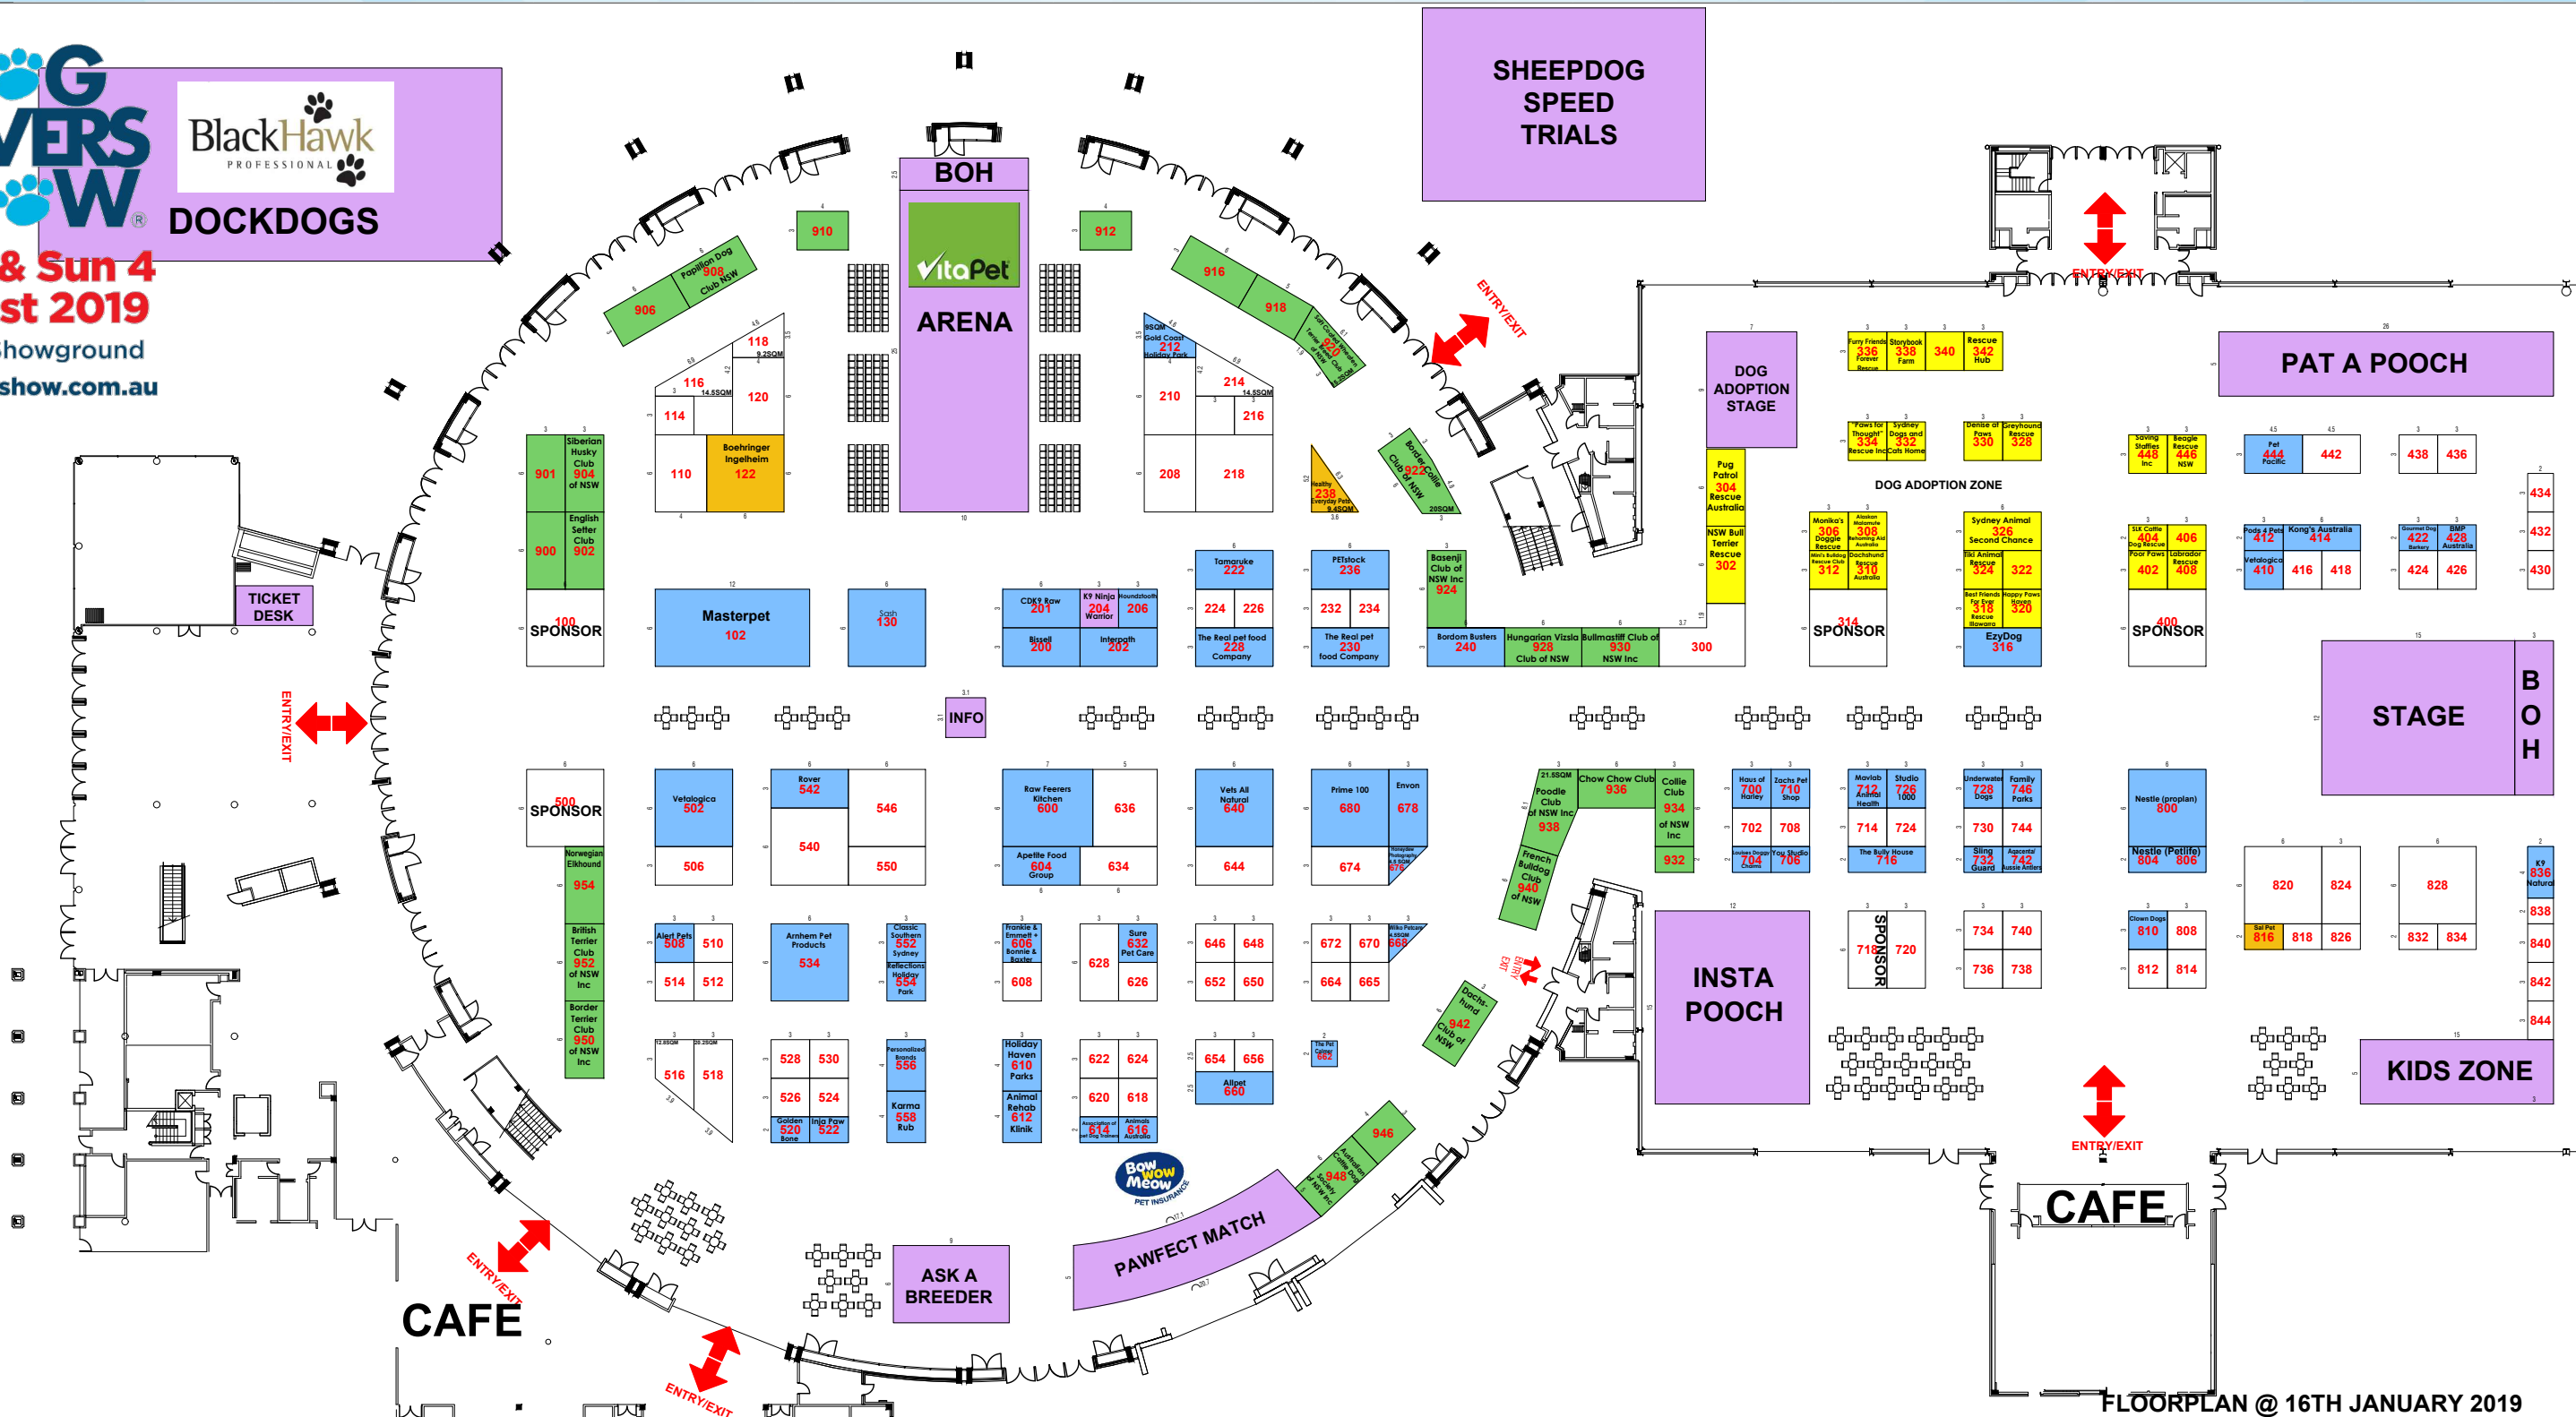

**Sat 3 & Sun 4 August 2019**

Sydney Showground  
dogloversshow.com.au

FLOORPLAN @ 16TH JANUARY 2019

ORGANISED BY:  
EVENT  
MANAGEMENT  
INTERNATIONAL

Telephone: +61 3 9696 9961  
Website: www.eventmi.com.au

**2019 STAND PRICES** Rate \$480 per square metre plus GST

3m x 2m = \$ 2,880+GST	4.5 x 3m = \$ 6,400+GST
3m x 2.5m = \$ 3,600+GST	6m x 2.5m = \$ 7,200+GST
3m x 3m = \$ 4,320+GST	6m x 3m = \$ 8,640+GST
4m x 2m = \$ 3,840+GST	5m x 4m = \$ 9,600+GST
4m x 3m = \$ 5,760+GST	6m x 4m = \$ 11,520+GST
6m x 2m = \$ 5,760+GST	6m x 6m = \$ 17,280+GST

**LEGEND**

- = Breed Clubs
- = Feature Areas
- = Rescue Groups
- = Stand Sold
- = Stand On Hold

■ Please note pillar locations when booking stand