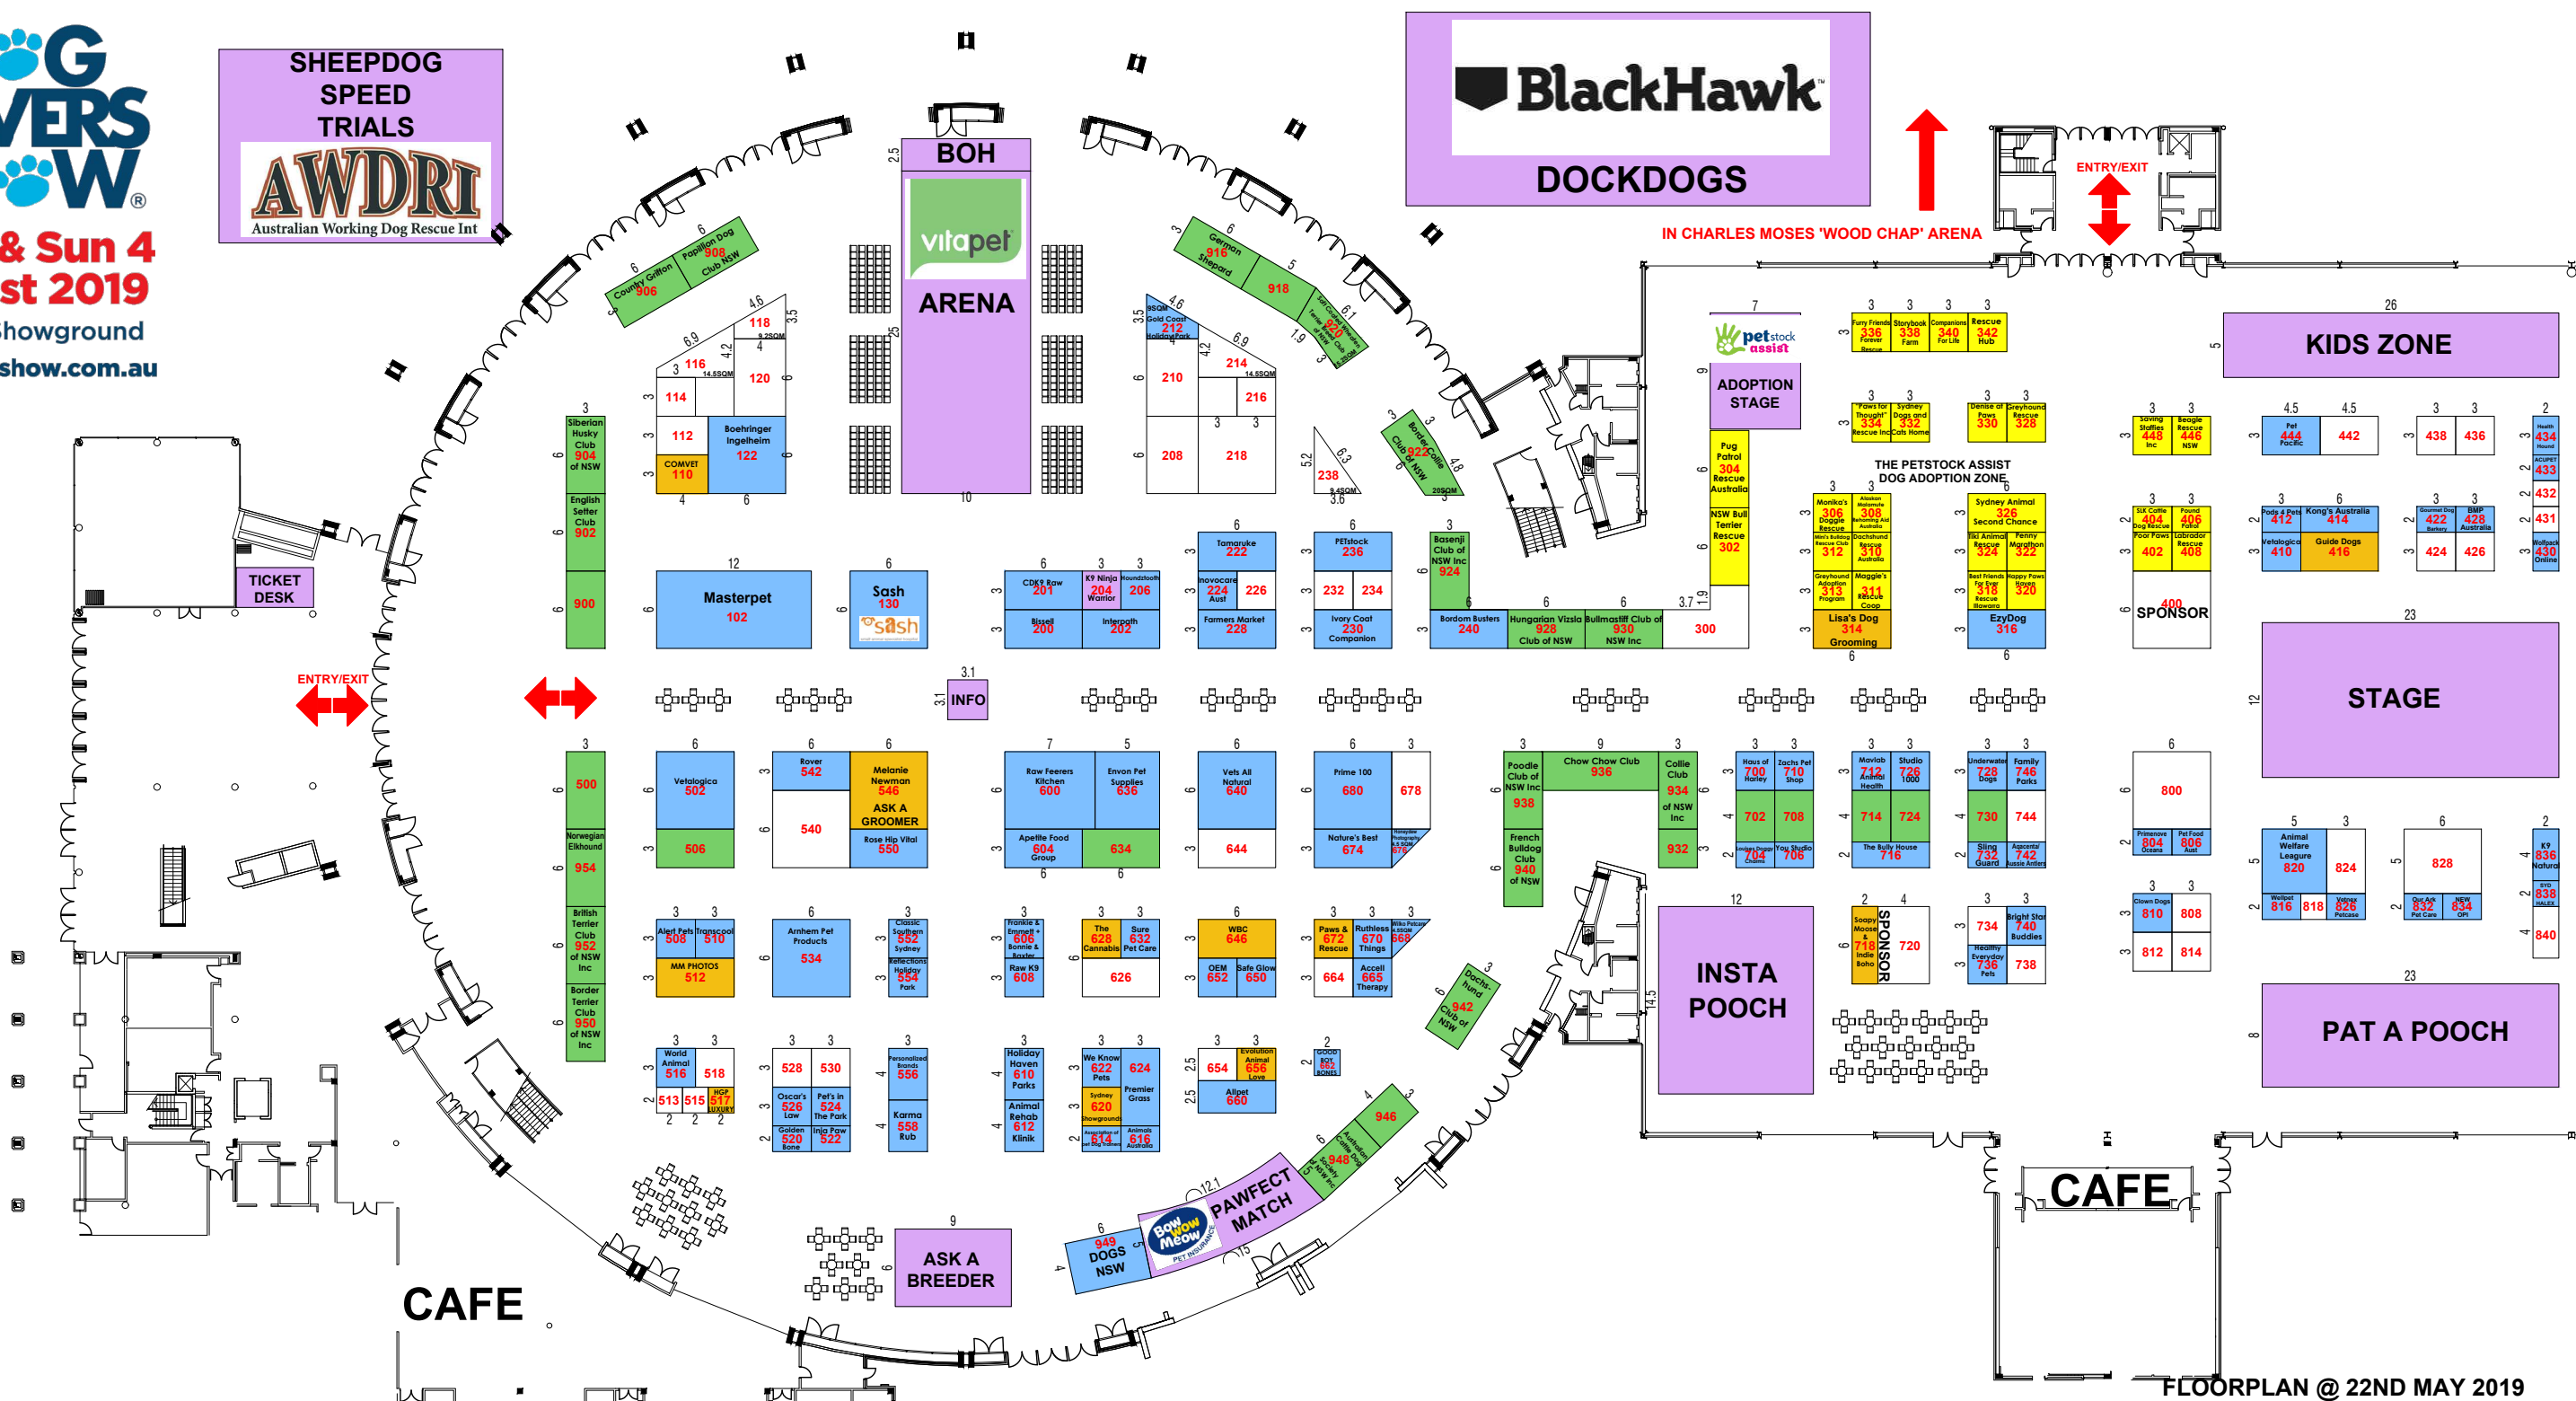

DOG LOVERS SHOW®
Sat 3 & Sun 4 August 2019
Sydney Showground
dogloversshow.com.au