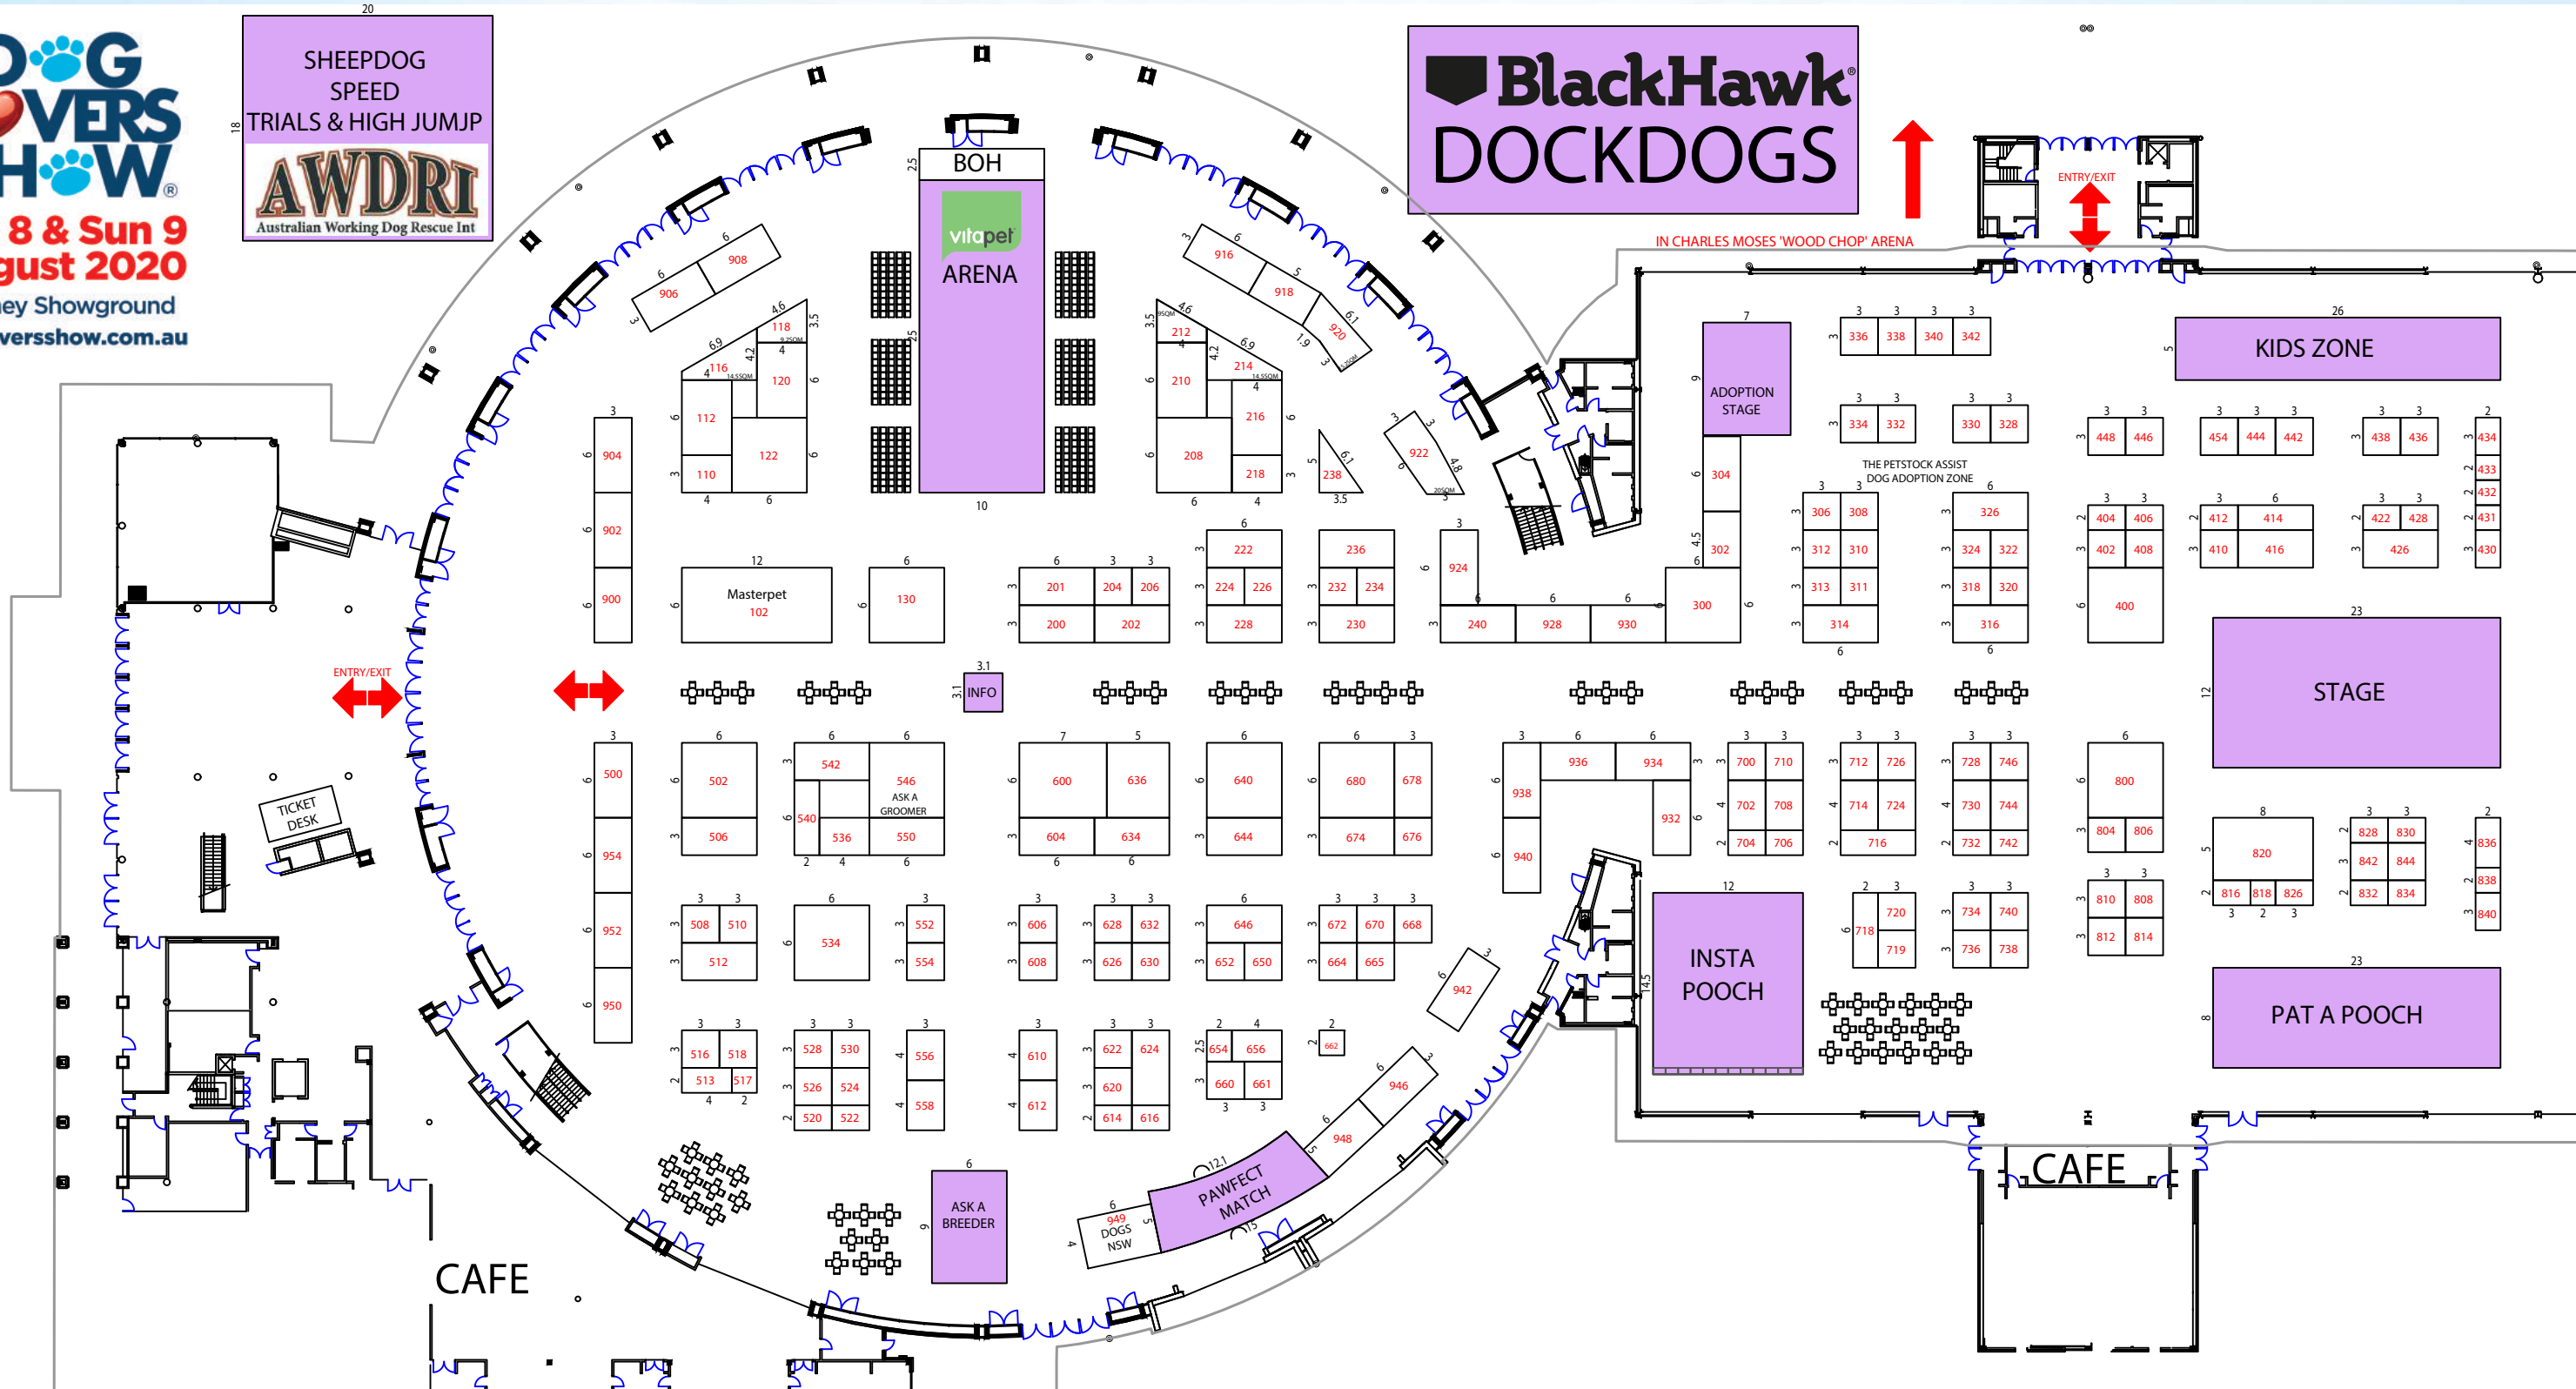

# DOG LOVERS SHOW Sydney Floor Plan 2020

**DOG LOVERS SHOW**  
 Sat 8 & Sun 9 August 2020  
 Sydney Showground  
[dogloversshow.com.au](http://dogloversshow.com.au)

SHEPDOG SPEED TRIALS & HIGH JUMP  
**AWDRI**  
 Australian Working Dog Rescue Int

**BlackHawk DOCKDOGS**

FLOORPLAN @ 3RD AUGUST 2019

Organised by:  
 EVENT MANAGEMENT INTERNATIONAL  
 Telephone +61 3 9696 9961  
 Website: [www.eventmi.com.au](http://www.eventmi.com.au)

2020 STAND PRICES		Rate \$490 per square metre plus GST	
3m x 2m	= \$ 2,940 +GST	4.5m x 3m	= \$ 6,615+GST
3m x 2.5m	= \$ 3,675 +GST	6m x 2.5m	= \$ 7,350 +GST
3m x 3m	= \$ 4,410 +GST	6m x 3m	= \$ 8,820 +GST
4m x 2m	= \$ 3,920 +GST	5m x 4m	= \$ 9,800 +GST
4m x 3m	= \$ 5,880 +GST	6m x 4m	= \$ 11,760 +GST
6m x 2m	= \$ 5,880 +GST	6m x 6m	= \$ 17,640 +GST