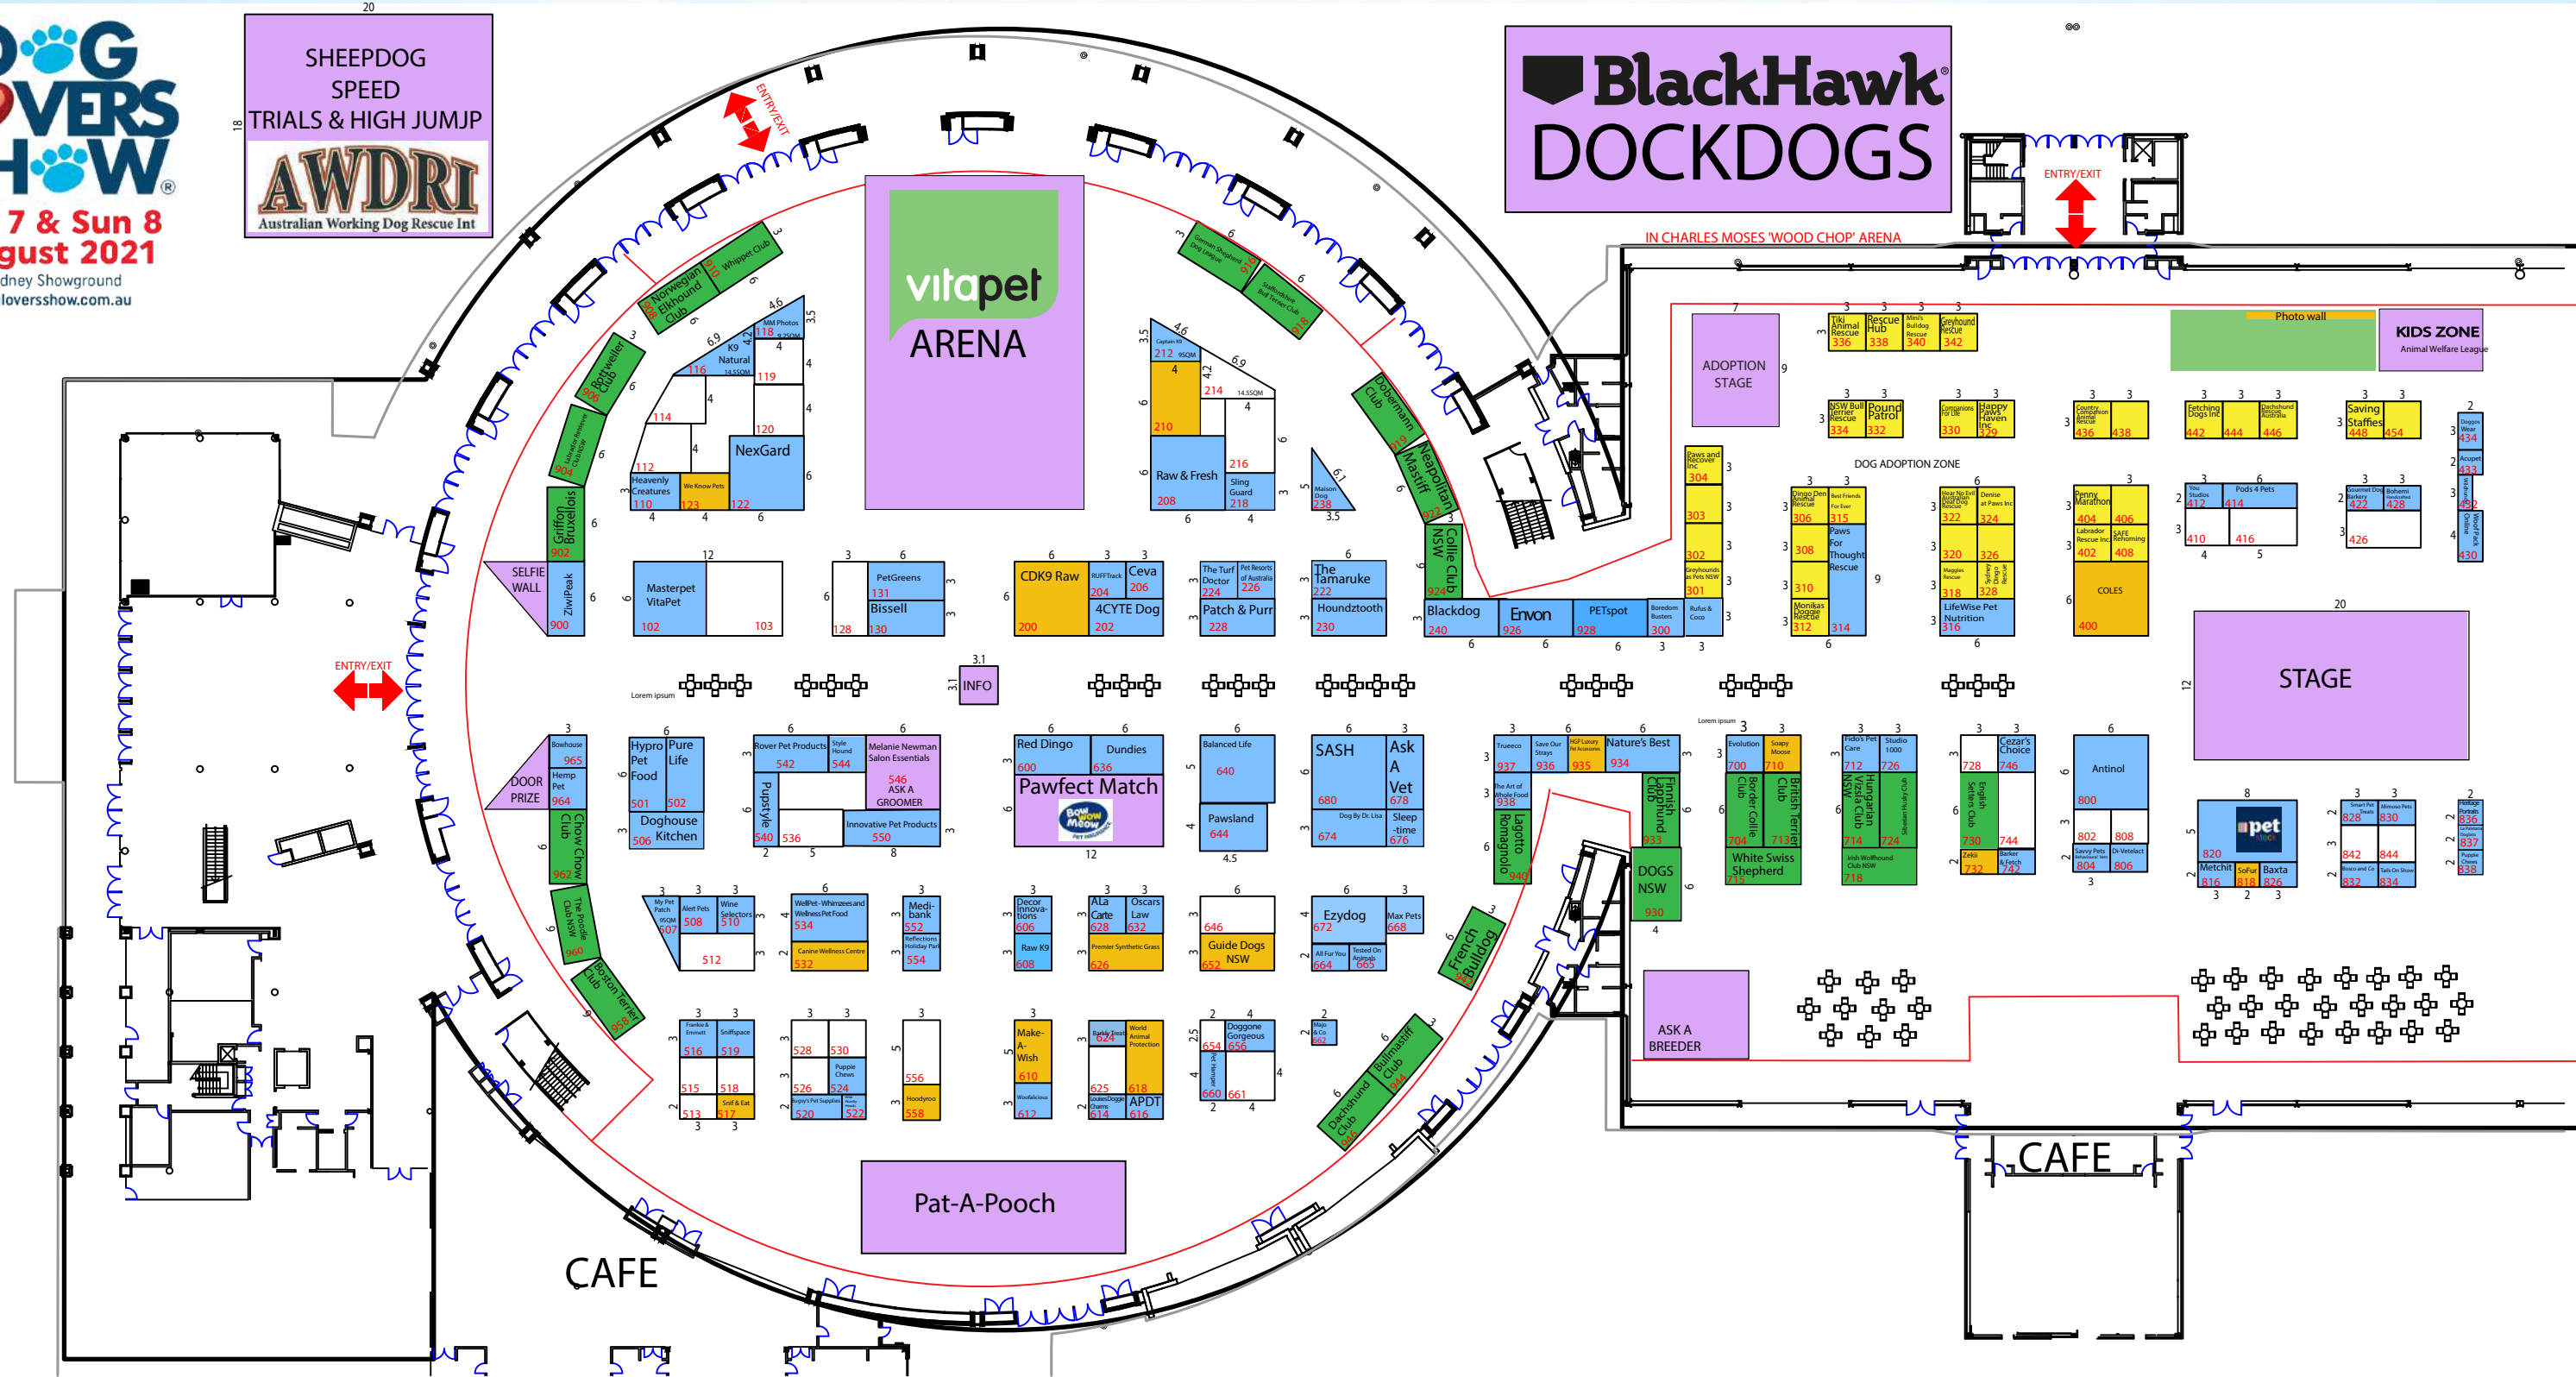

DOG LOVERS SHOW Sydney Floor Plan 2021

DOG LOVERS SHOW
 Sat 7 & Sun 8 August 2021
 Sydney Showground
 dogloversshow.com.au

SHEPDOG SPEED TRIALS & HIGH JUMP
AWDRI
 Australian Working Dog Rescue Int

BlackHawk DOCKDOGS

Floor Plan date: 25 MAY 2021

Organised by:
EVENT MANAGEMENT INTERNATIONAL
 Telephone +61 3 9696 9961

2021 STAND PRICES Rate \$490 per square metre plus GST

3m x 2m	=	\$ 2,940 +GST	4.5m x 3m	=	\$ 6,615 +GST
3m x 2.5m	=	\$ 3,675 +GST	6m x 2.5m	=	\$ 7,350 +GST
3m x 3m	=	\$ 4,410 +GST	6m x 3m	=	\$ 8,820 +GST
4m x 2m	=	\$ 3,920 +GST	5m x 4m	=	\$ 9,800 +GST
4m x 3m	=	\$ 5,880 +GST	6m x 4m	=	\$ 11,760 +GST
6m x 2m	=	\$ 5,880 +GST	6m x 6m	=	\$ 17,640 +GST

LEGEND

- = Breed Clubs
- = Feature Areas
- = Rescue Groups
- = Stand on Hold
- = Sold Stand

2021 SPONSORS & PARTNERS

CORRECT AS AT 25 MAY 2021. PLAN SUBJECT TO CHANGE IN THE BEST INTERESTS OF THE SHOW AT THE ORGANISERS DISCRETION