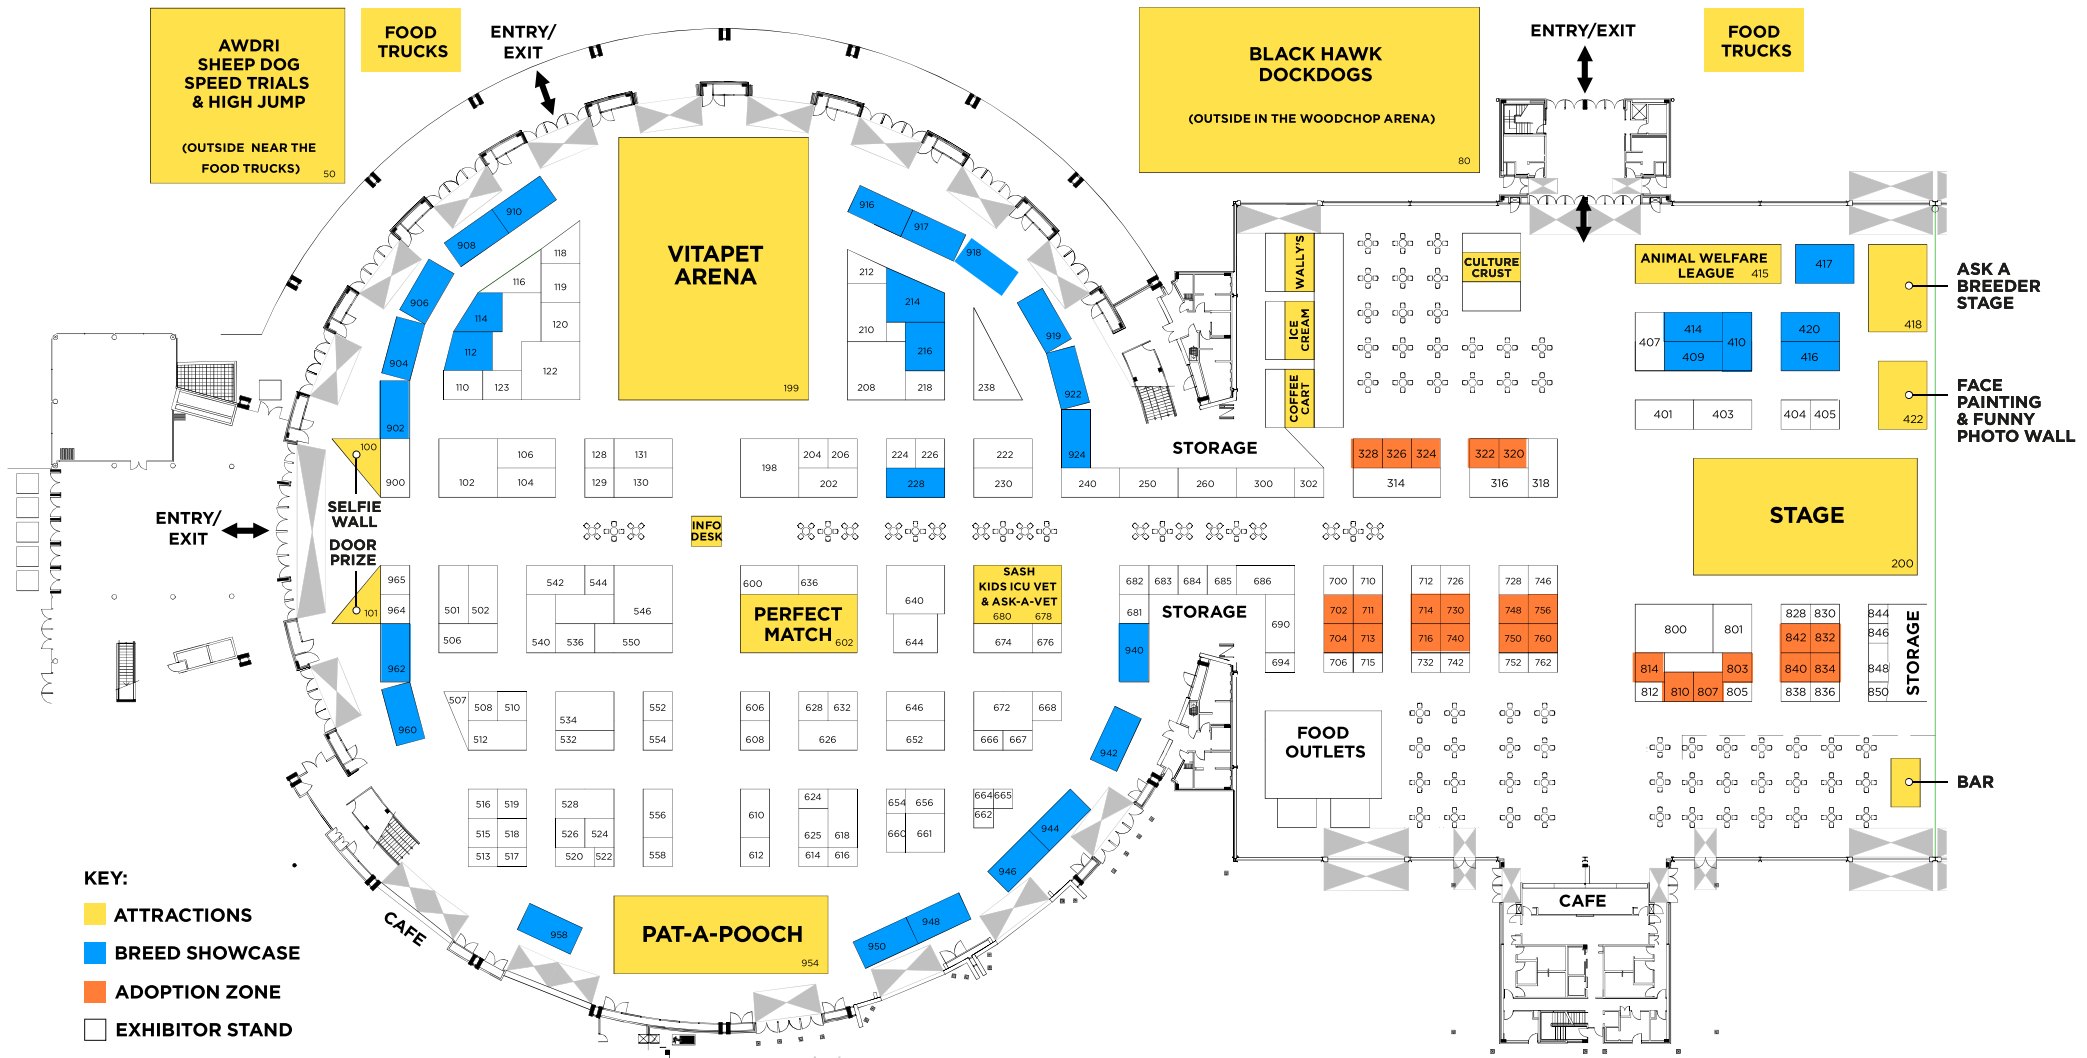

DOG LOVERS SHOW[®]

Sydney 2022 Floor Plan

Please note: Floor Plan and stands subject to change in the best interests of the Show at the Organisers discretion.

2022 SPONSORS & PARTNERS

DOG LOVERS SHOW[®]
Sat 6 & Sun 7 August 2022
 Sydney Showground